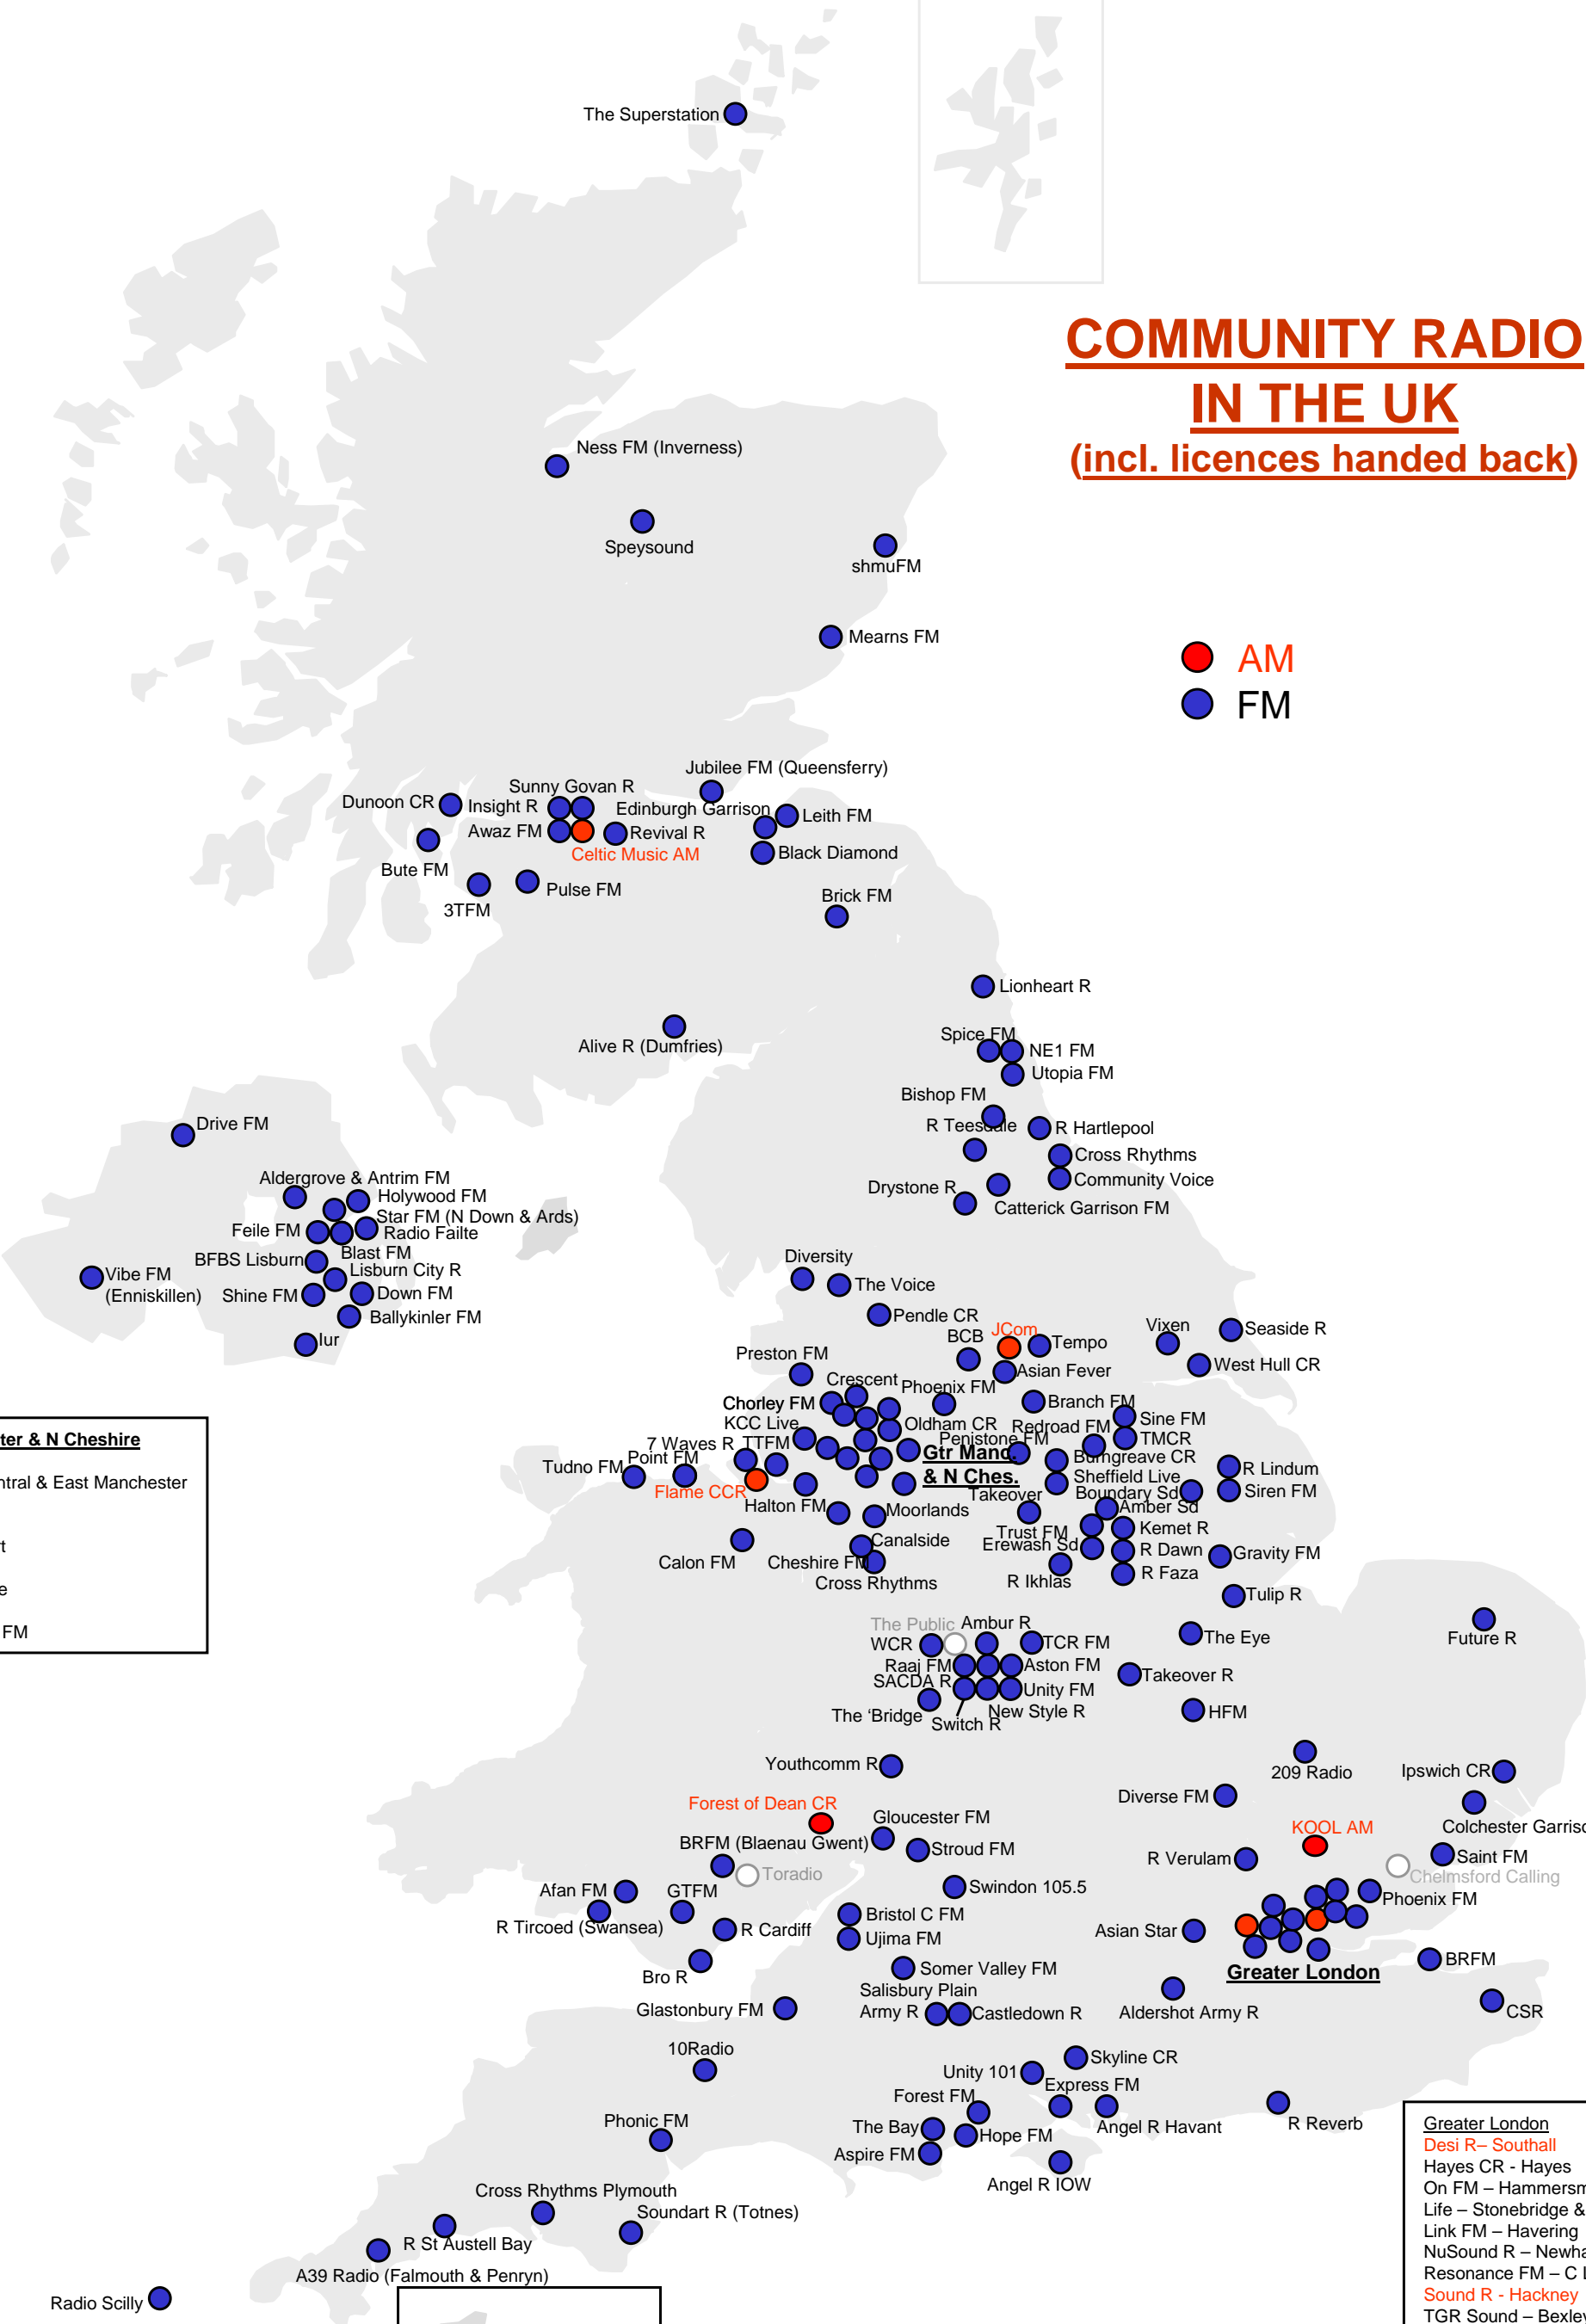

COMMUNITY RADIO IN THE UK (incl. licences handed back)

● AM
● FM

Greater Manchester & N Cheshire
Salford CR
All FM – South central & East Manchester
Wythenshawe FM
Tameside CR
Pure R – Stockport
Bolton FM
Peace FM – Hulme
Rossendale Radio
North Manchester FM

Greater London
Desi R – Southall
Hayes CR - Hayes
On FM – Hammersmith
Life – Stonebridge & Harlesden
Link FM – Havering
NuSound R – Newham
Resonance FM – C London
Sound R - Hackney
TGR Sound – Bexley
R Umma – Newham
Voice of Africa - Newham
Westside CR – Southall