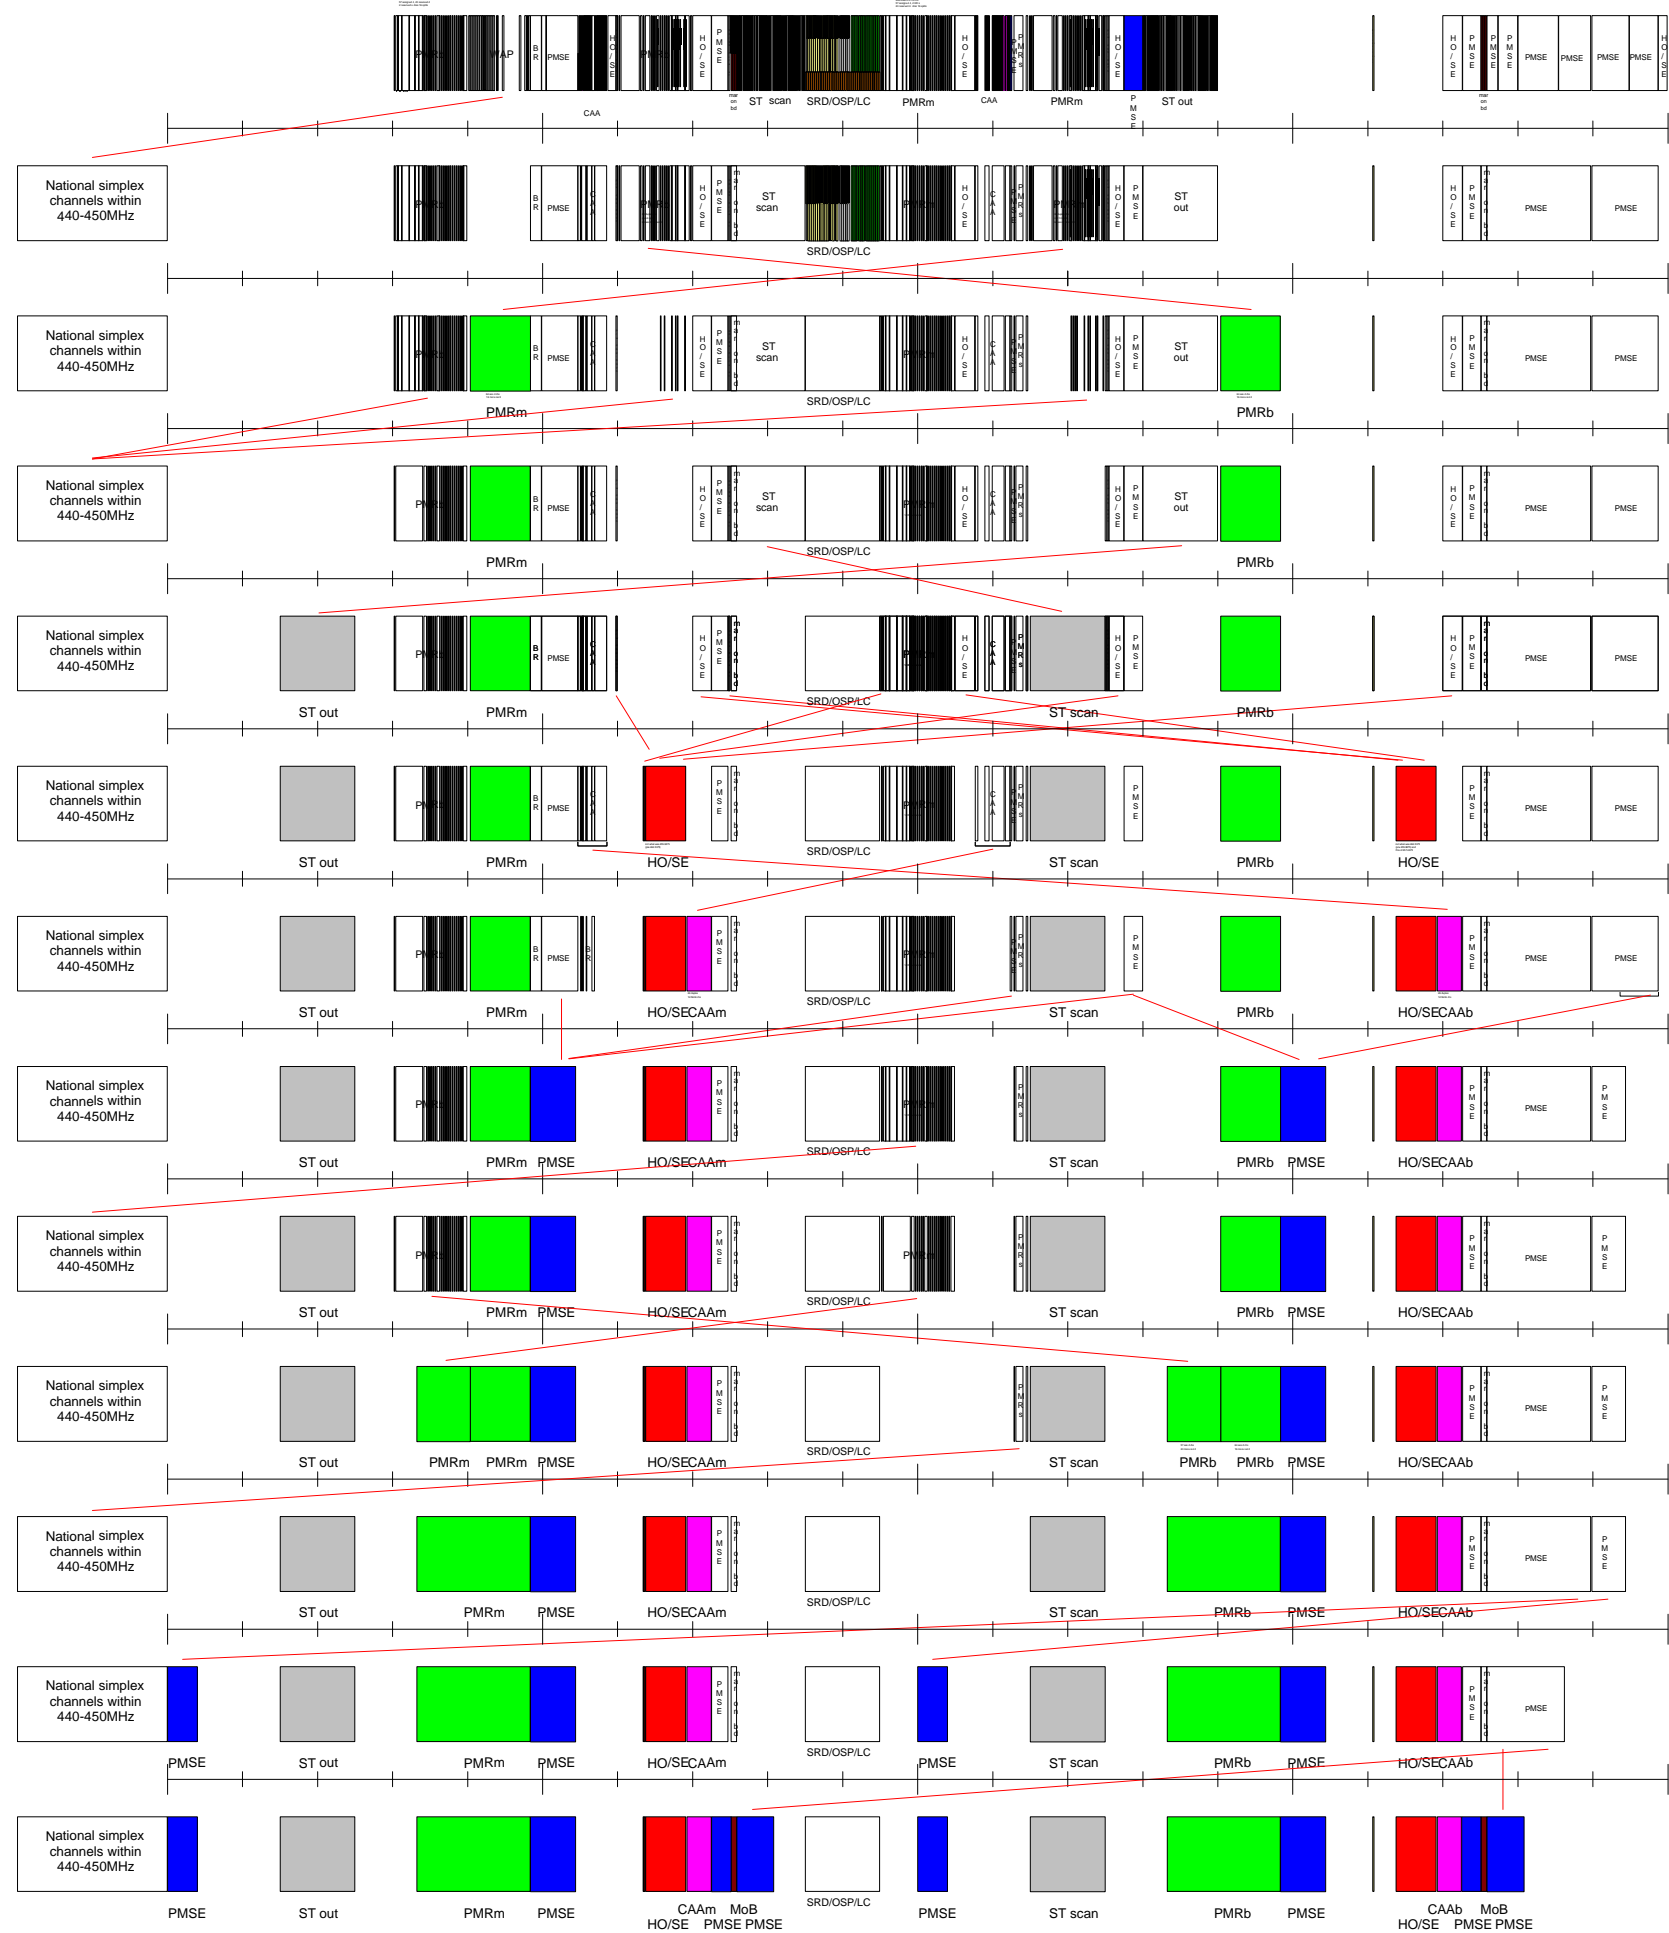

STEP 1
STEP 2
STEP 3
STEP 4
STEP 5
STEP 6
STEP 7
STEP 8
STEP 9
STEP 10
STEP 11
STEP 12

- On Site Paging/Local Comms
- Med & Biol Telem & Telectrl
- Home Office/Scottish Executive
- PMR duplex
- Alarm: mob & t'ptable & lone wrkr safety
- CAA
- Scanning Telemetry
- Maritime on Board
- Programme Making & Special Events
- Alarm: vehicle paging
- PMR Simplex
- Wide Area Paging
- Alarm: Fixed

PMSE ST out PMRm PMSE HO/SECAAm SRD/OSP/LC PMSE ST scan PMRb PMSE HO/SECAAb