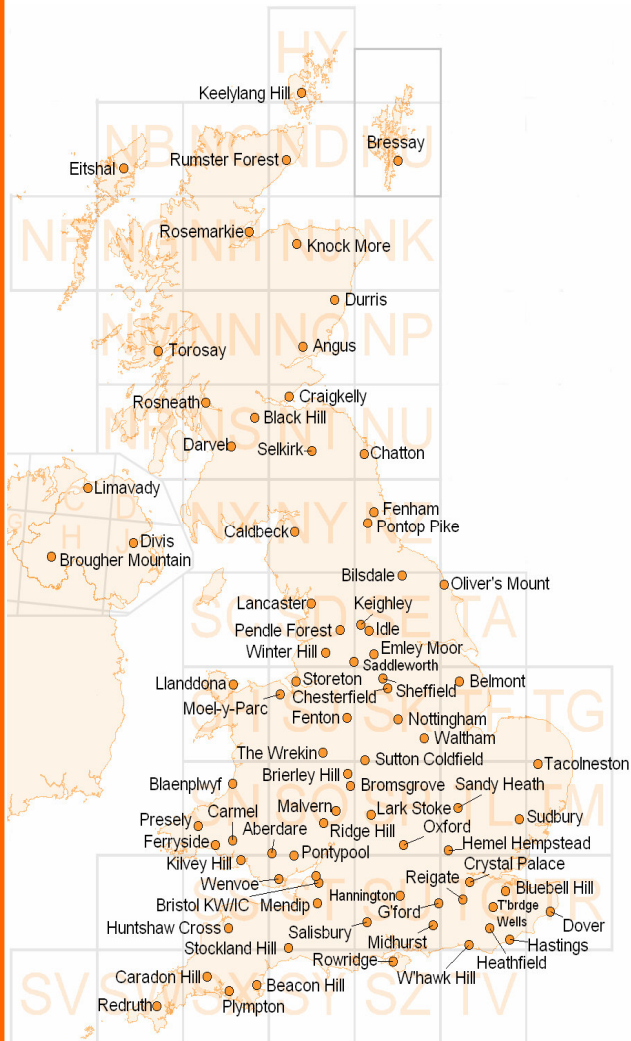

Digital transmitter locations

Ofcom
 Riverside House
 2a Southwark Bridge Road
 London SE1 9HA
 tel: 020 7981 3040 or 0300 123 3333
 fax: 020 7981 3333
 email: broadcast.technical@ofcom.org.uk
 web: www.ofcom.org.uk