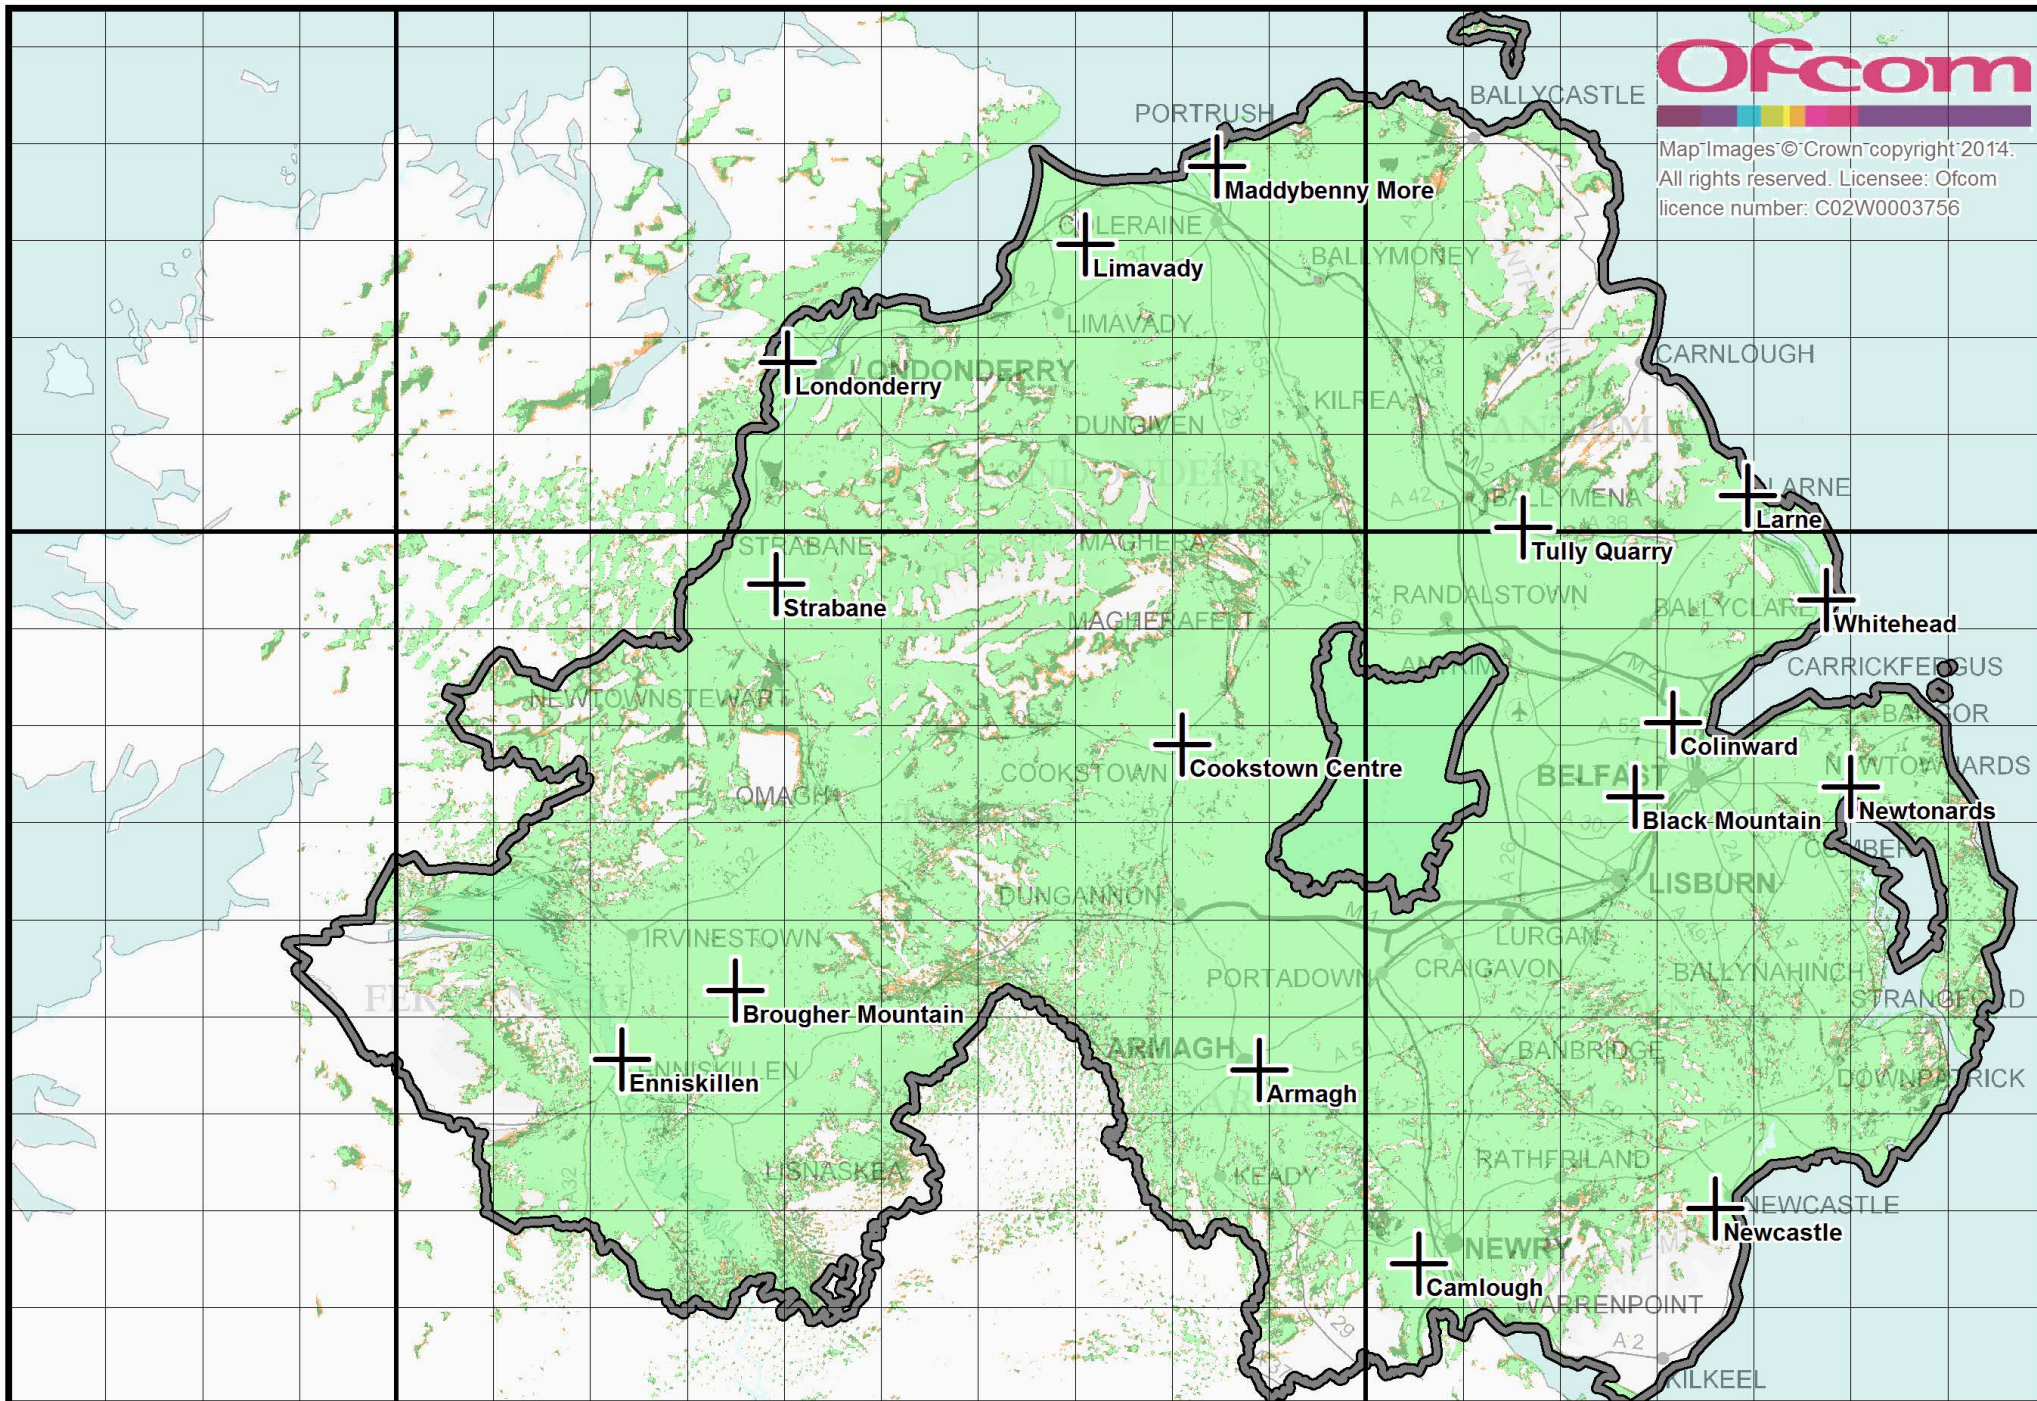

Northern Ireland local DAB multiplex service

Predicted indoor coverage enhanced propagation conditions, Final

Northern Ireland local DAB multiplex service

Predicted indoor coverage normal propagation conditions, Final