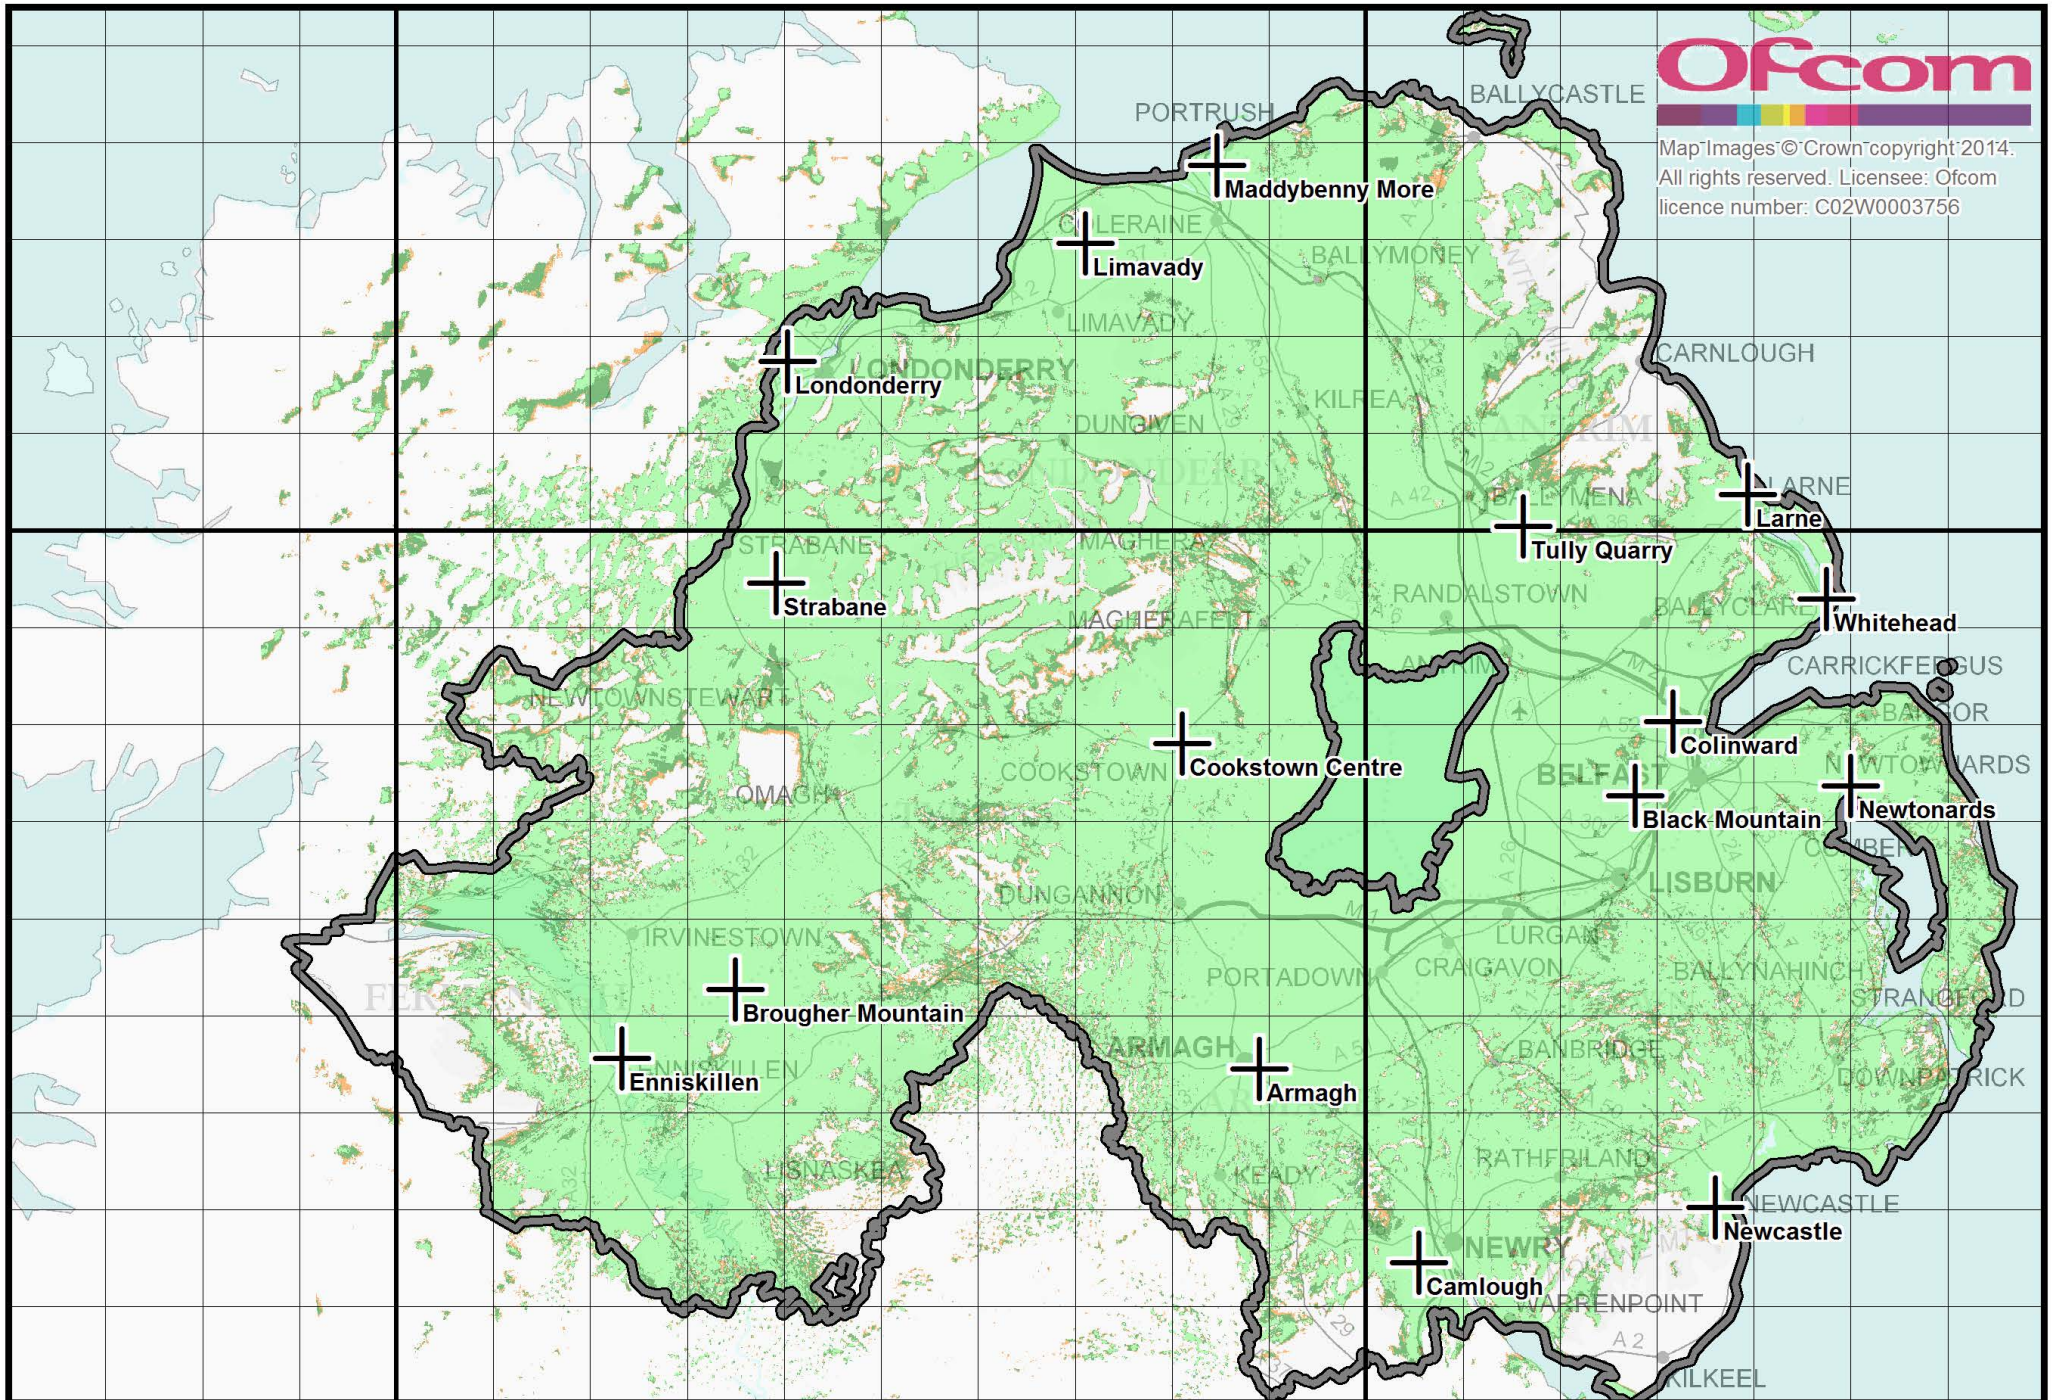

Northern Ireland local DAB multiplex service

Predicted indoor coverage enhanced propagation conditions, Final