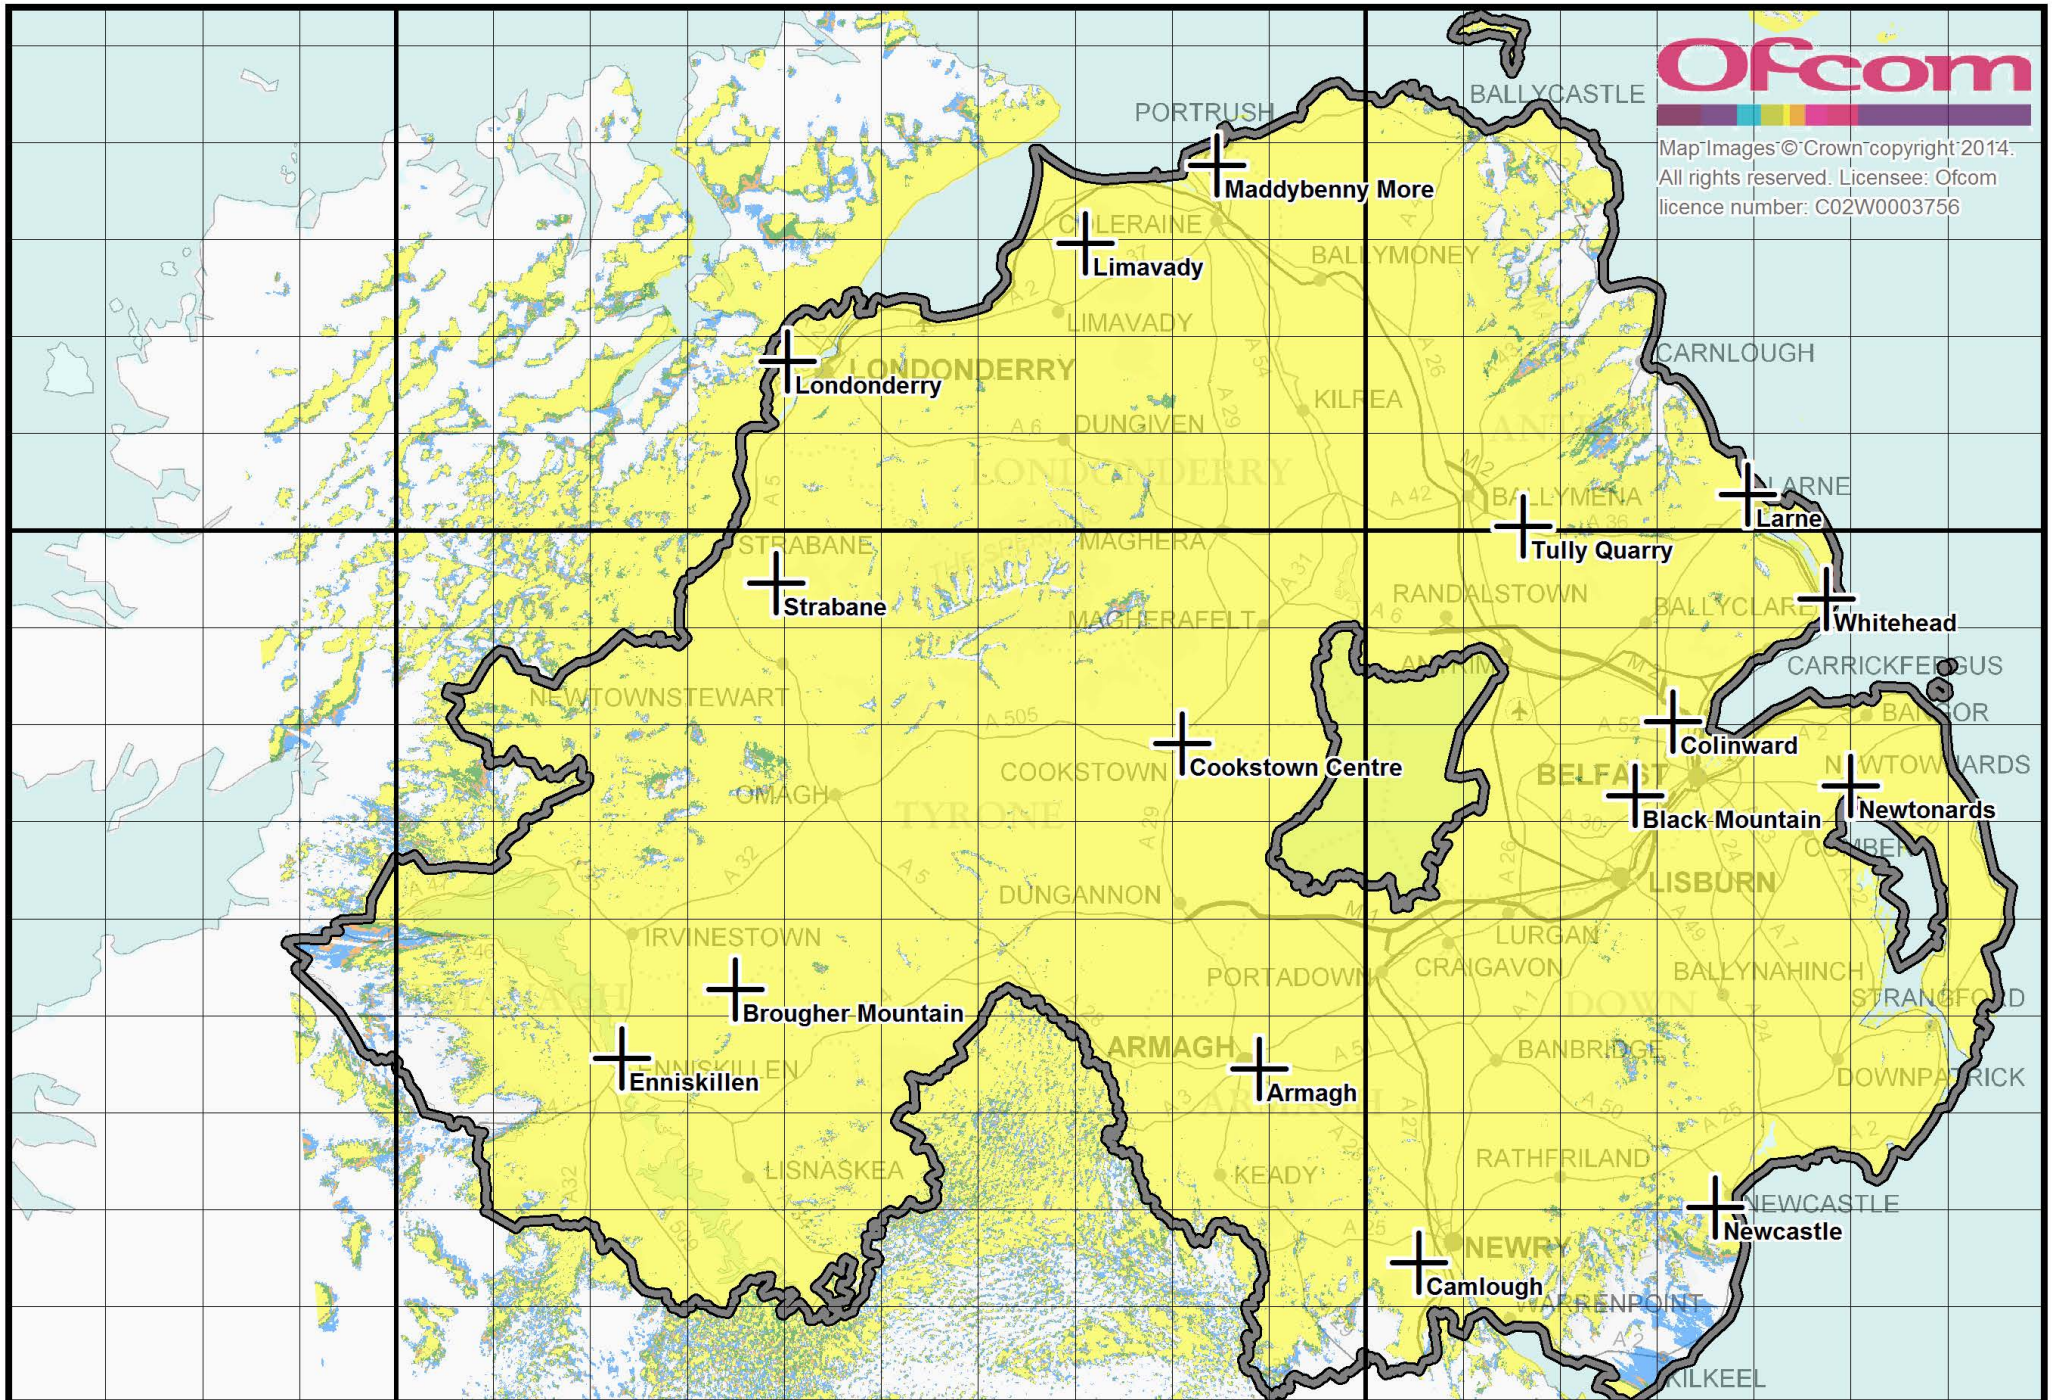

Northern Ireland local DAB multiplex service

Predicted mobile coverage enhanced propagation conditions, Final

Northern Ireland local DAB multiplex service

Predicted mobile coverage normal propagation conditions, Final