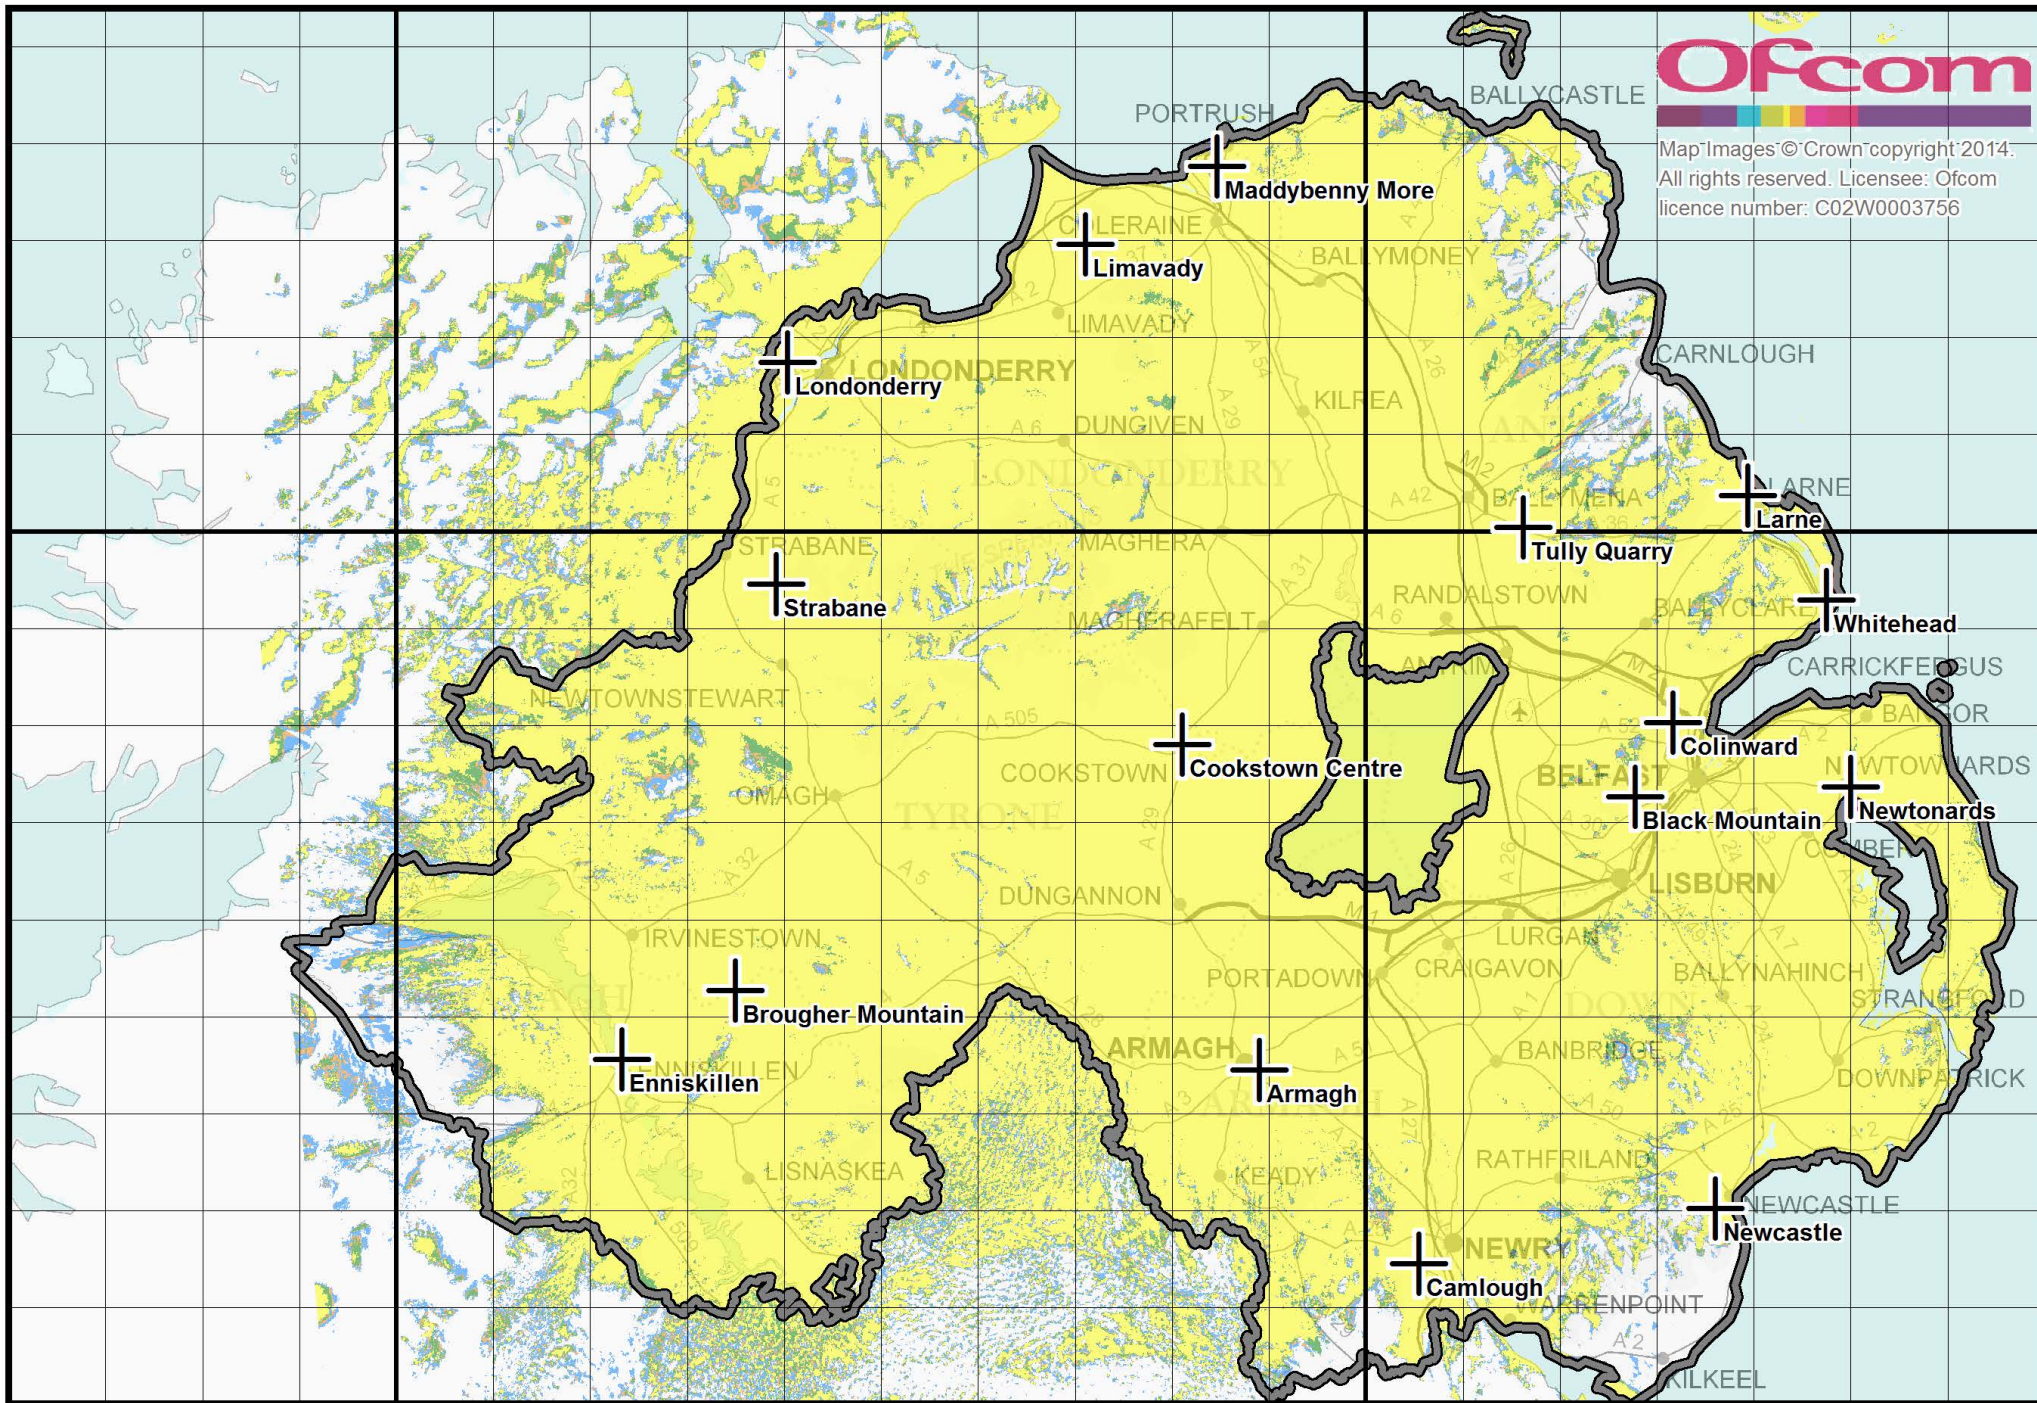

Northern Ireland local DAB multiplex service

Predicted indoor coverage normal propagation conditions, Final

Ofcom

Map Images © Crown copyright 2014.
All rights reserved. Licensee: Ofcom
licence number: C02W0003756

Northern Ireland local DAB multiplex service

Predicted mobile coverage enhanced propagation conditions, Final