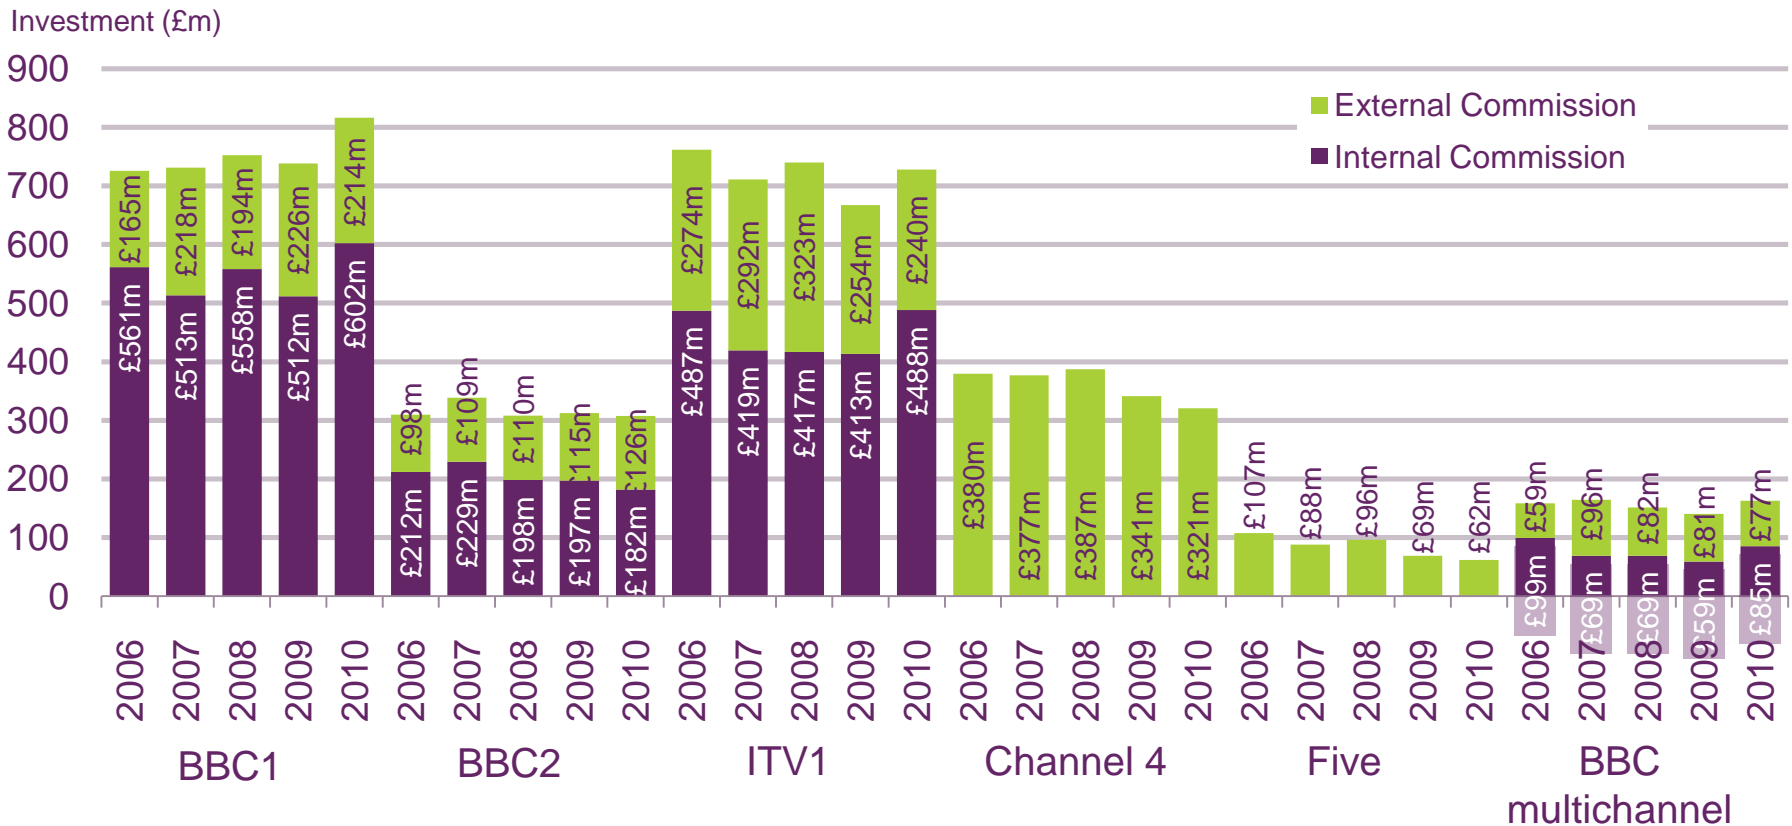

# Spend on first run commissions by PSBs: 2006 to 2010

## Nominal figures.

Source: Ofcom/Broadcasters

Note: Figures expressed in nominal terms. First-run network commissions including news and sports rights. BBC Multichannels included in the chart: BBC Three, BBC Four, CBBC, Cbeebies. ITV1 excludes Daybreak.