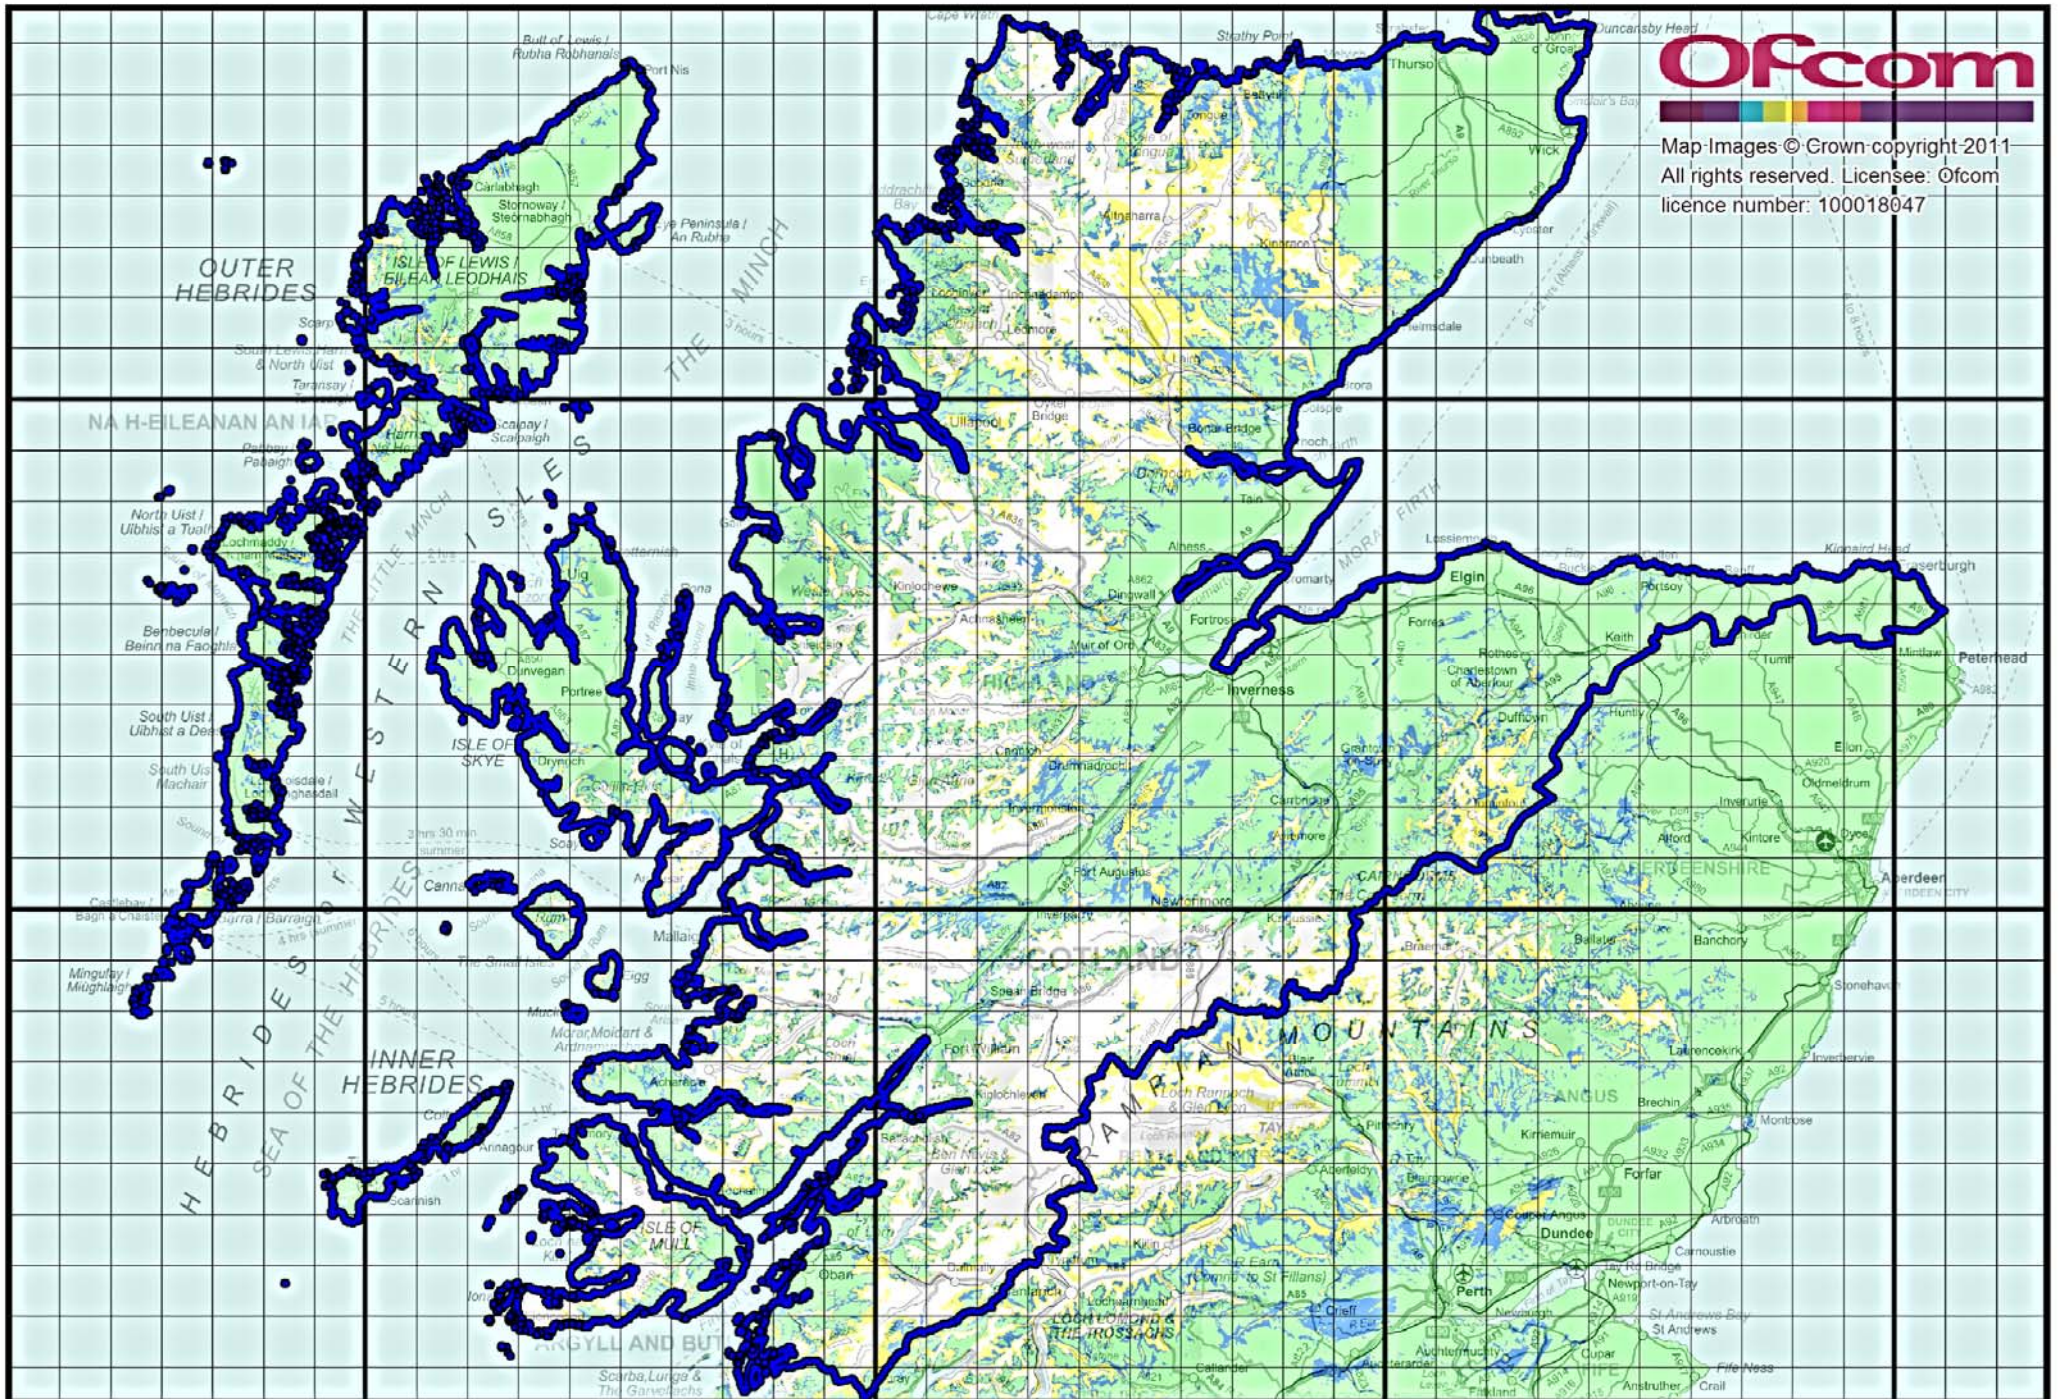

Ofcom

Map Images © Crown copyright 2011
 All rights reserved. Licensee: Ofcom
 licence number: 100018047

Inverness - BBC Radio Scotland

Ofcom

Map Images © Crown copyright 2011
 All rights reserved. Licensee: Ofcom
 licence number: 100018047

Inverness - Moray Firth Radio

Inverness - composite