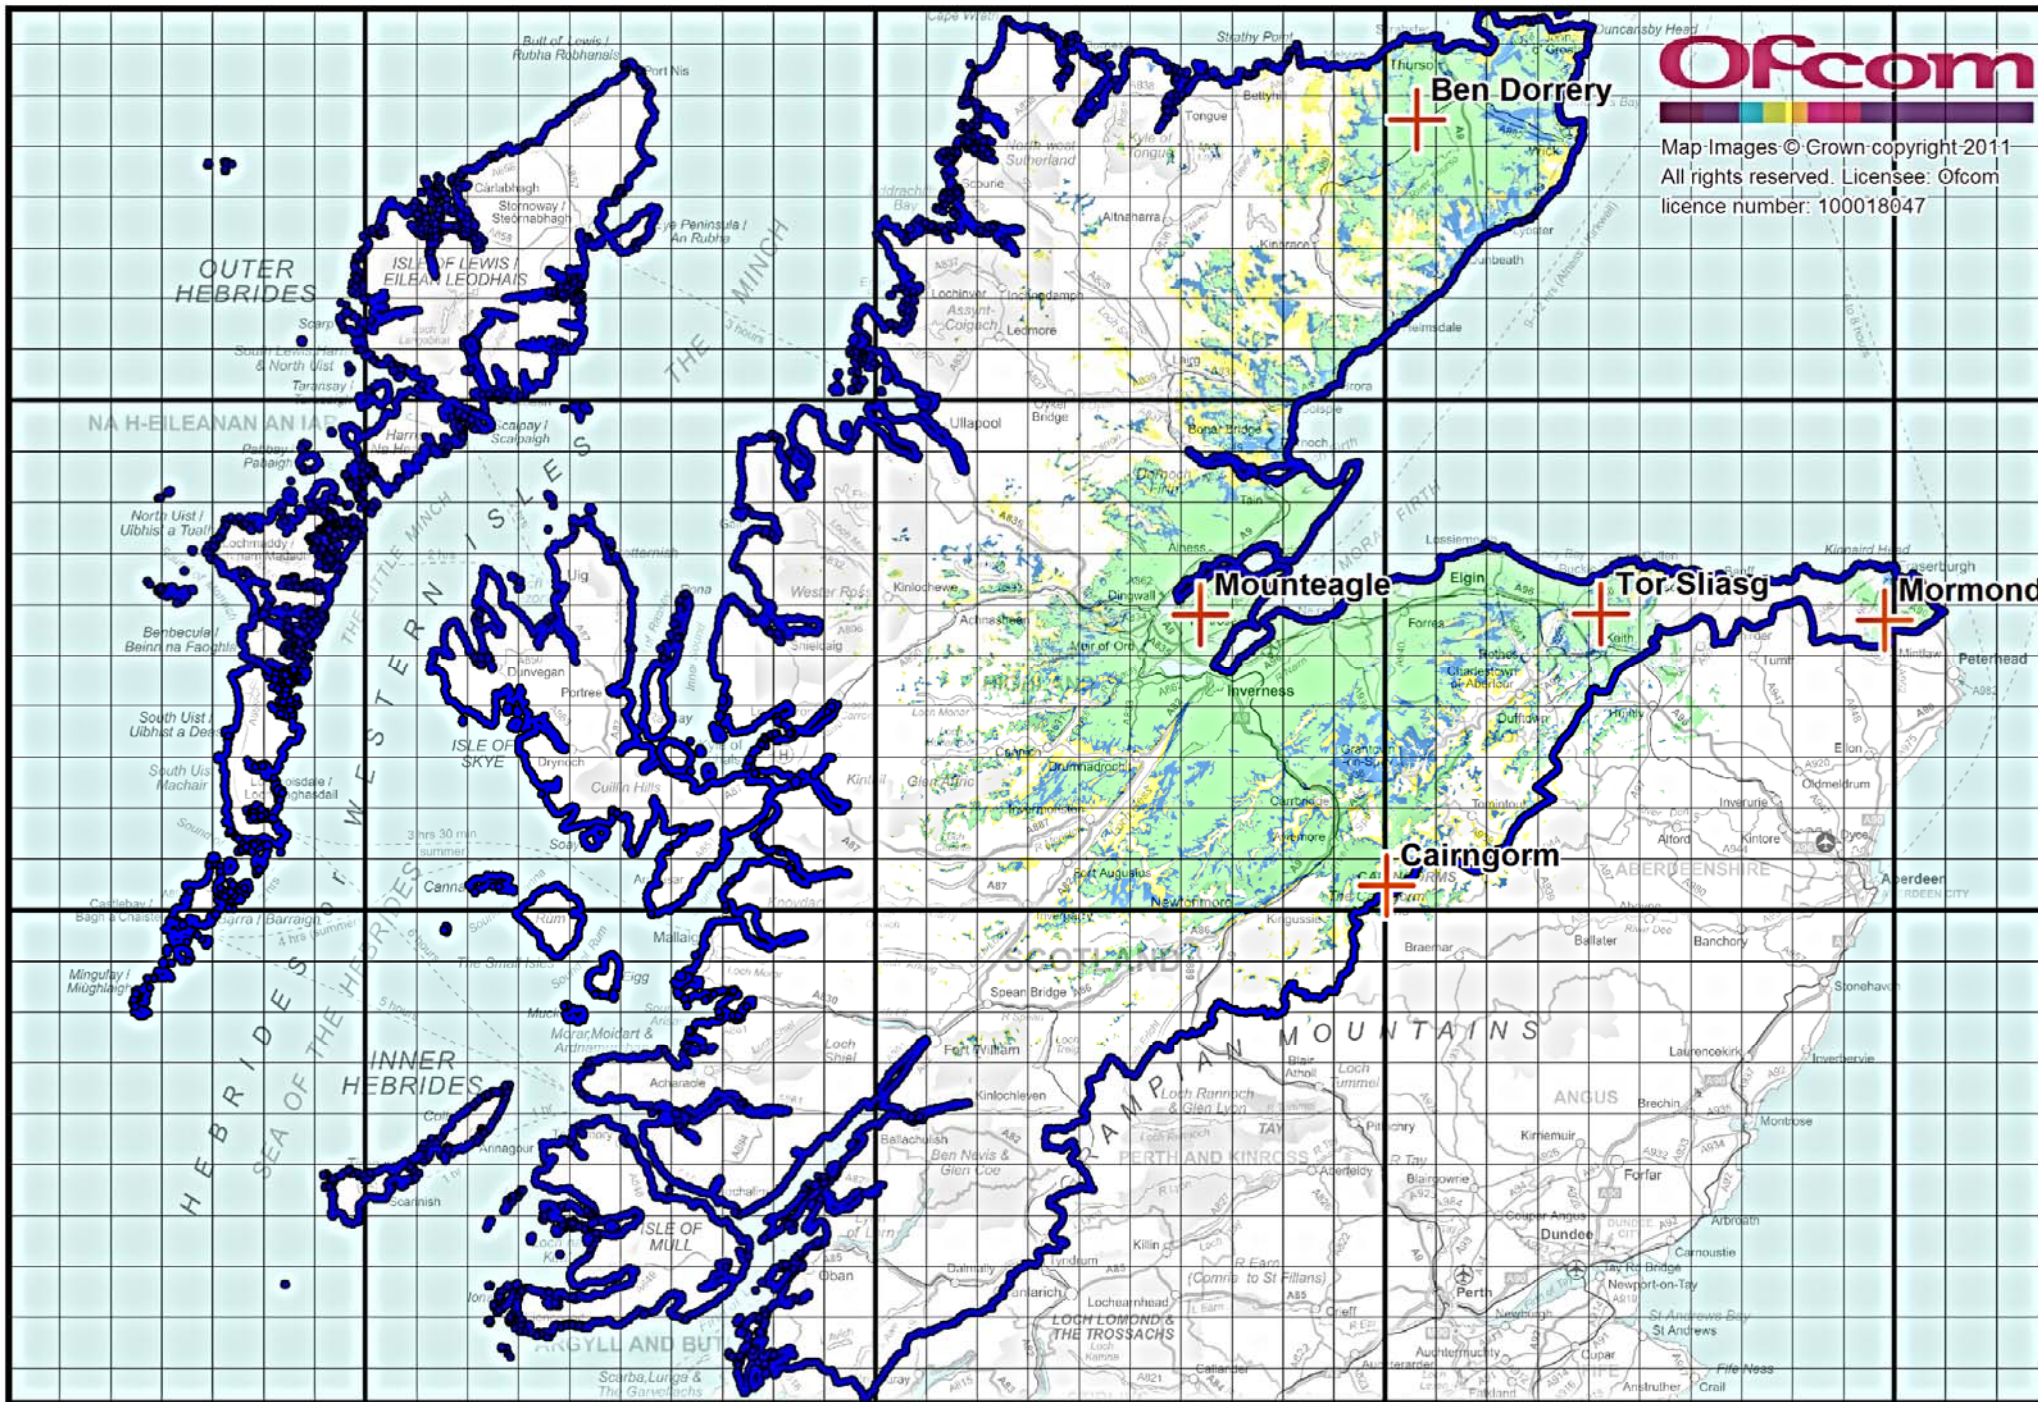

Ofcom

Map Images © Crown copyright 2011
 All rights reserved. Licensee: Ofcom
 licence number: 100018047

Inverness - BBC Radio Scotland

Ofcom

Map Images © Crown copyright 2011
 All rights reserved. Licensee: Ofcom
 licence number: 100018047

Inverness - Moray Firth Radio

Inverness - composite