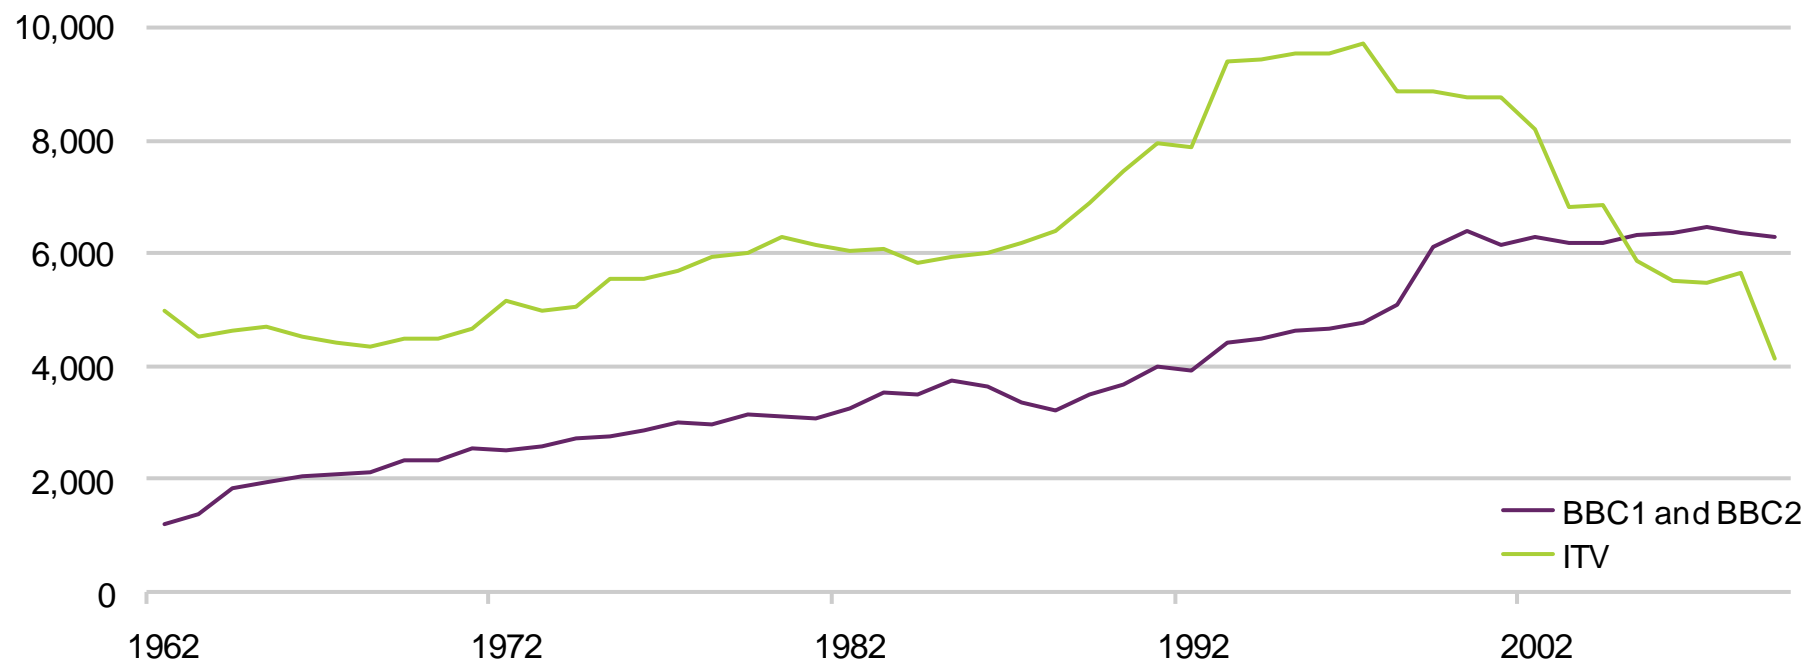

## Total Regional output BBC and ITV1

Hours per year

Source: Annual reports and accounts and broadcaster returns

Note: Pre-1998 the BBC figure excludes London productions. The Chart shows first run totals, apart from ITV 1993 to 1998 which includes repeats