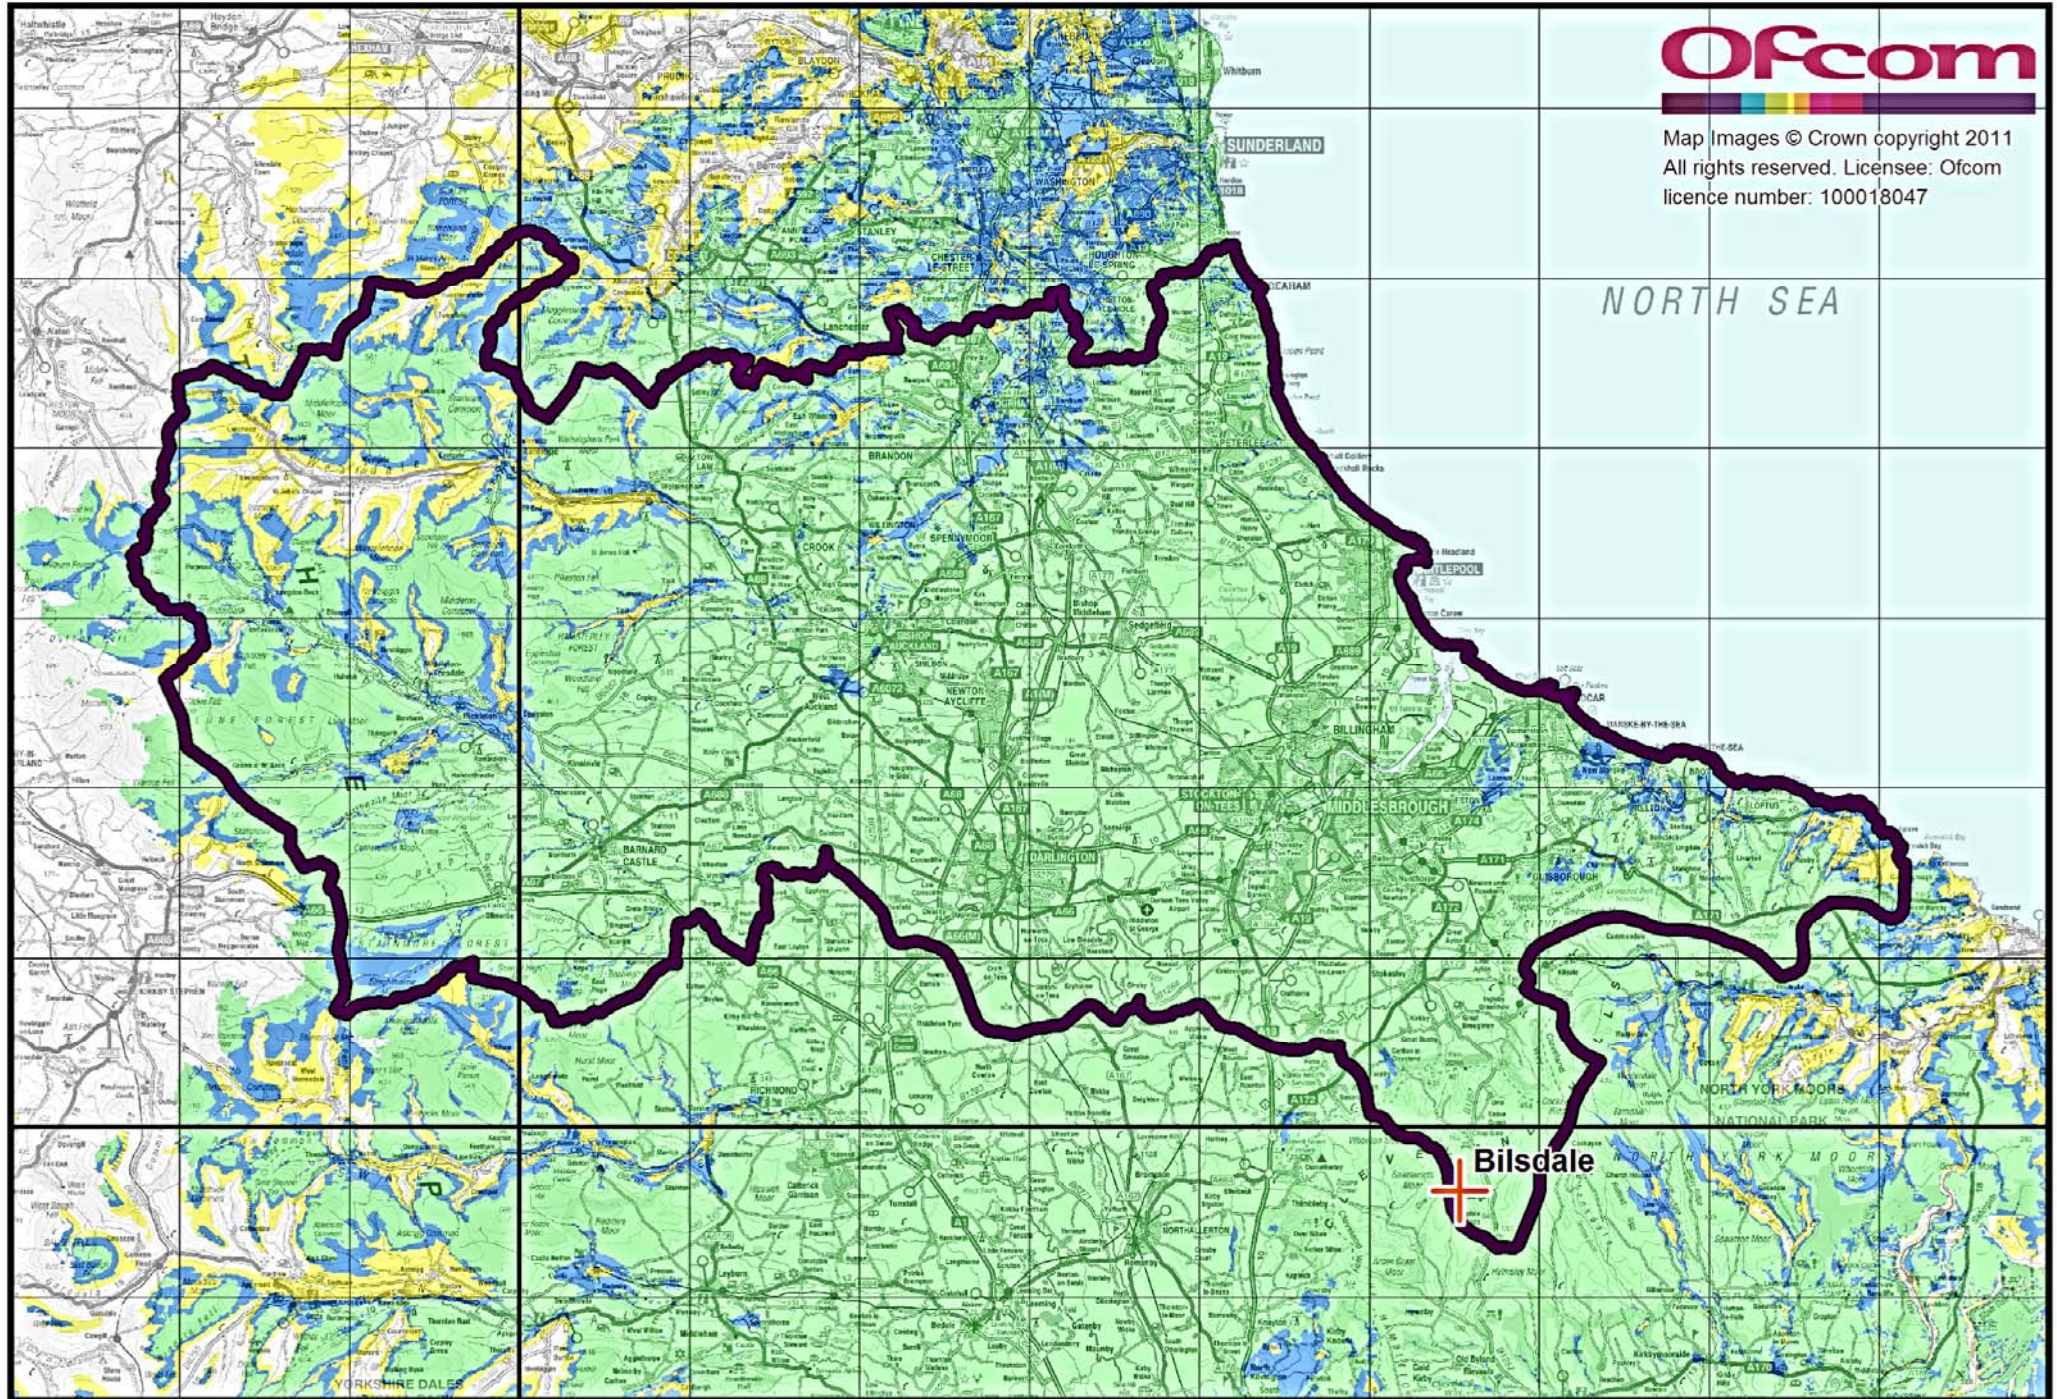

**Ofcom**

Map Images © Crown copyright 2011  
All rights reserved. Licensee: Ofcom  
licence number: 100018047

NORTH SEA

Whitby

Bilsdale

Teesside - BBC Tees

**Ofcom**

Map Images © Crown copyright 2011  
All rights reserved. Licensee: Ofcom  
licence number: 100018047

NORTH SEA

**Bilsdale**

Teesside - TFM

Teesside - composite