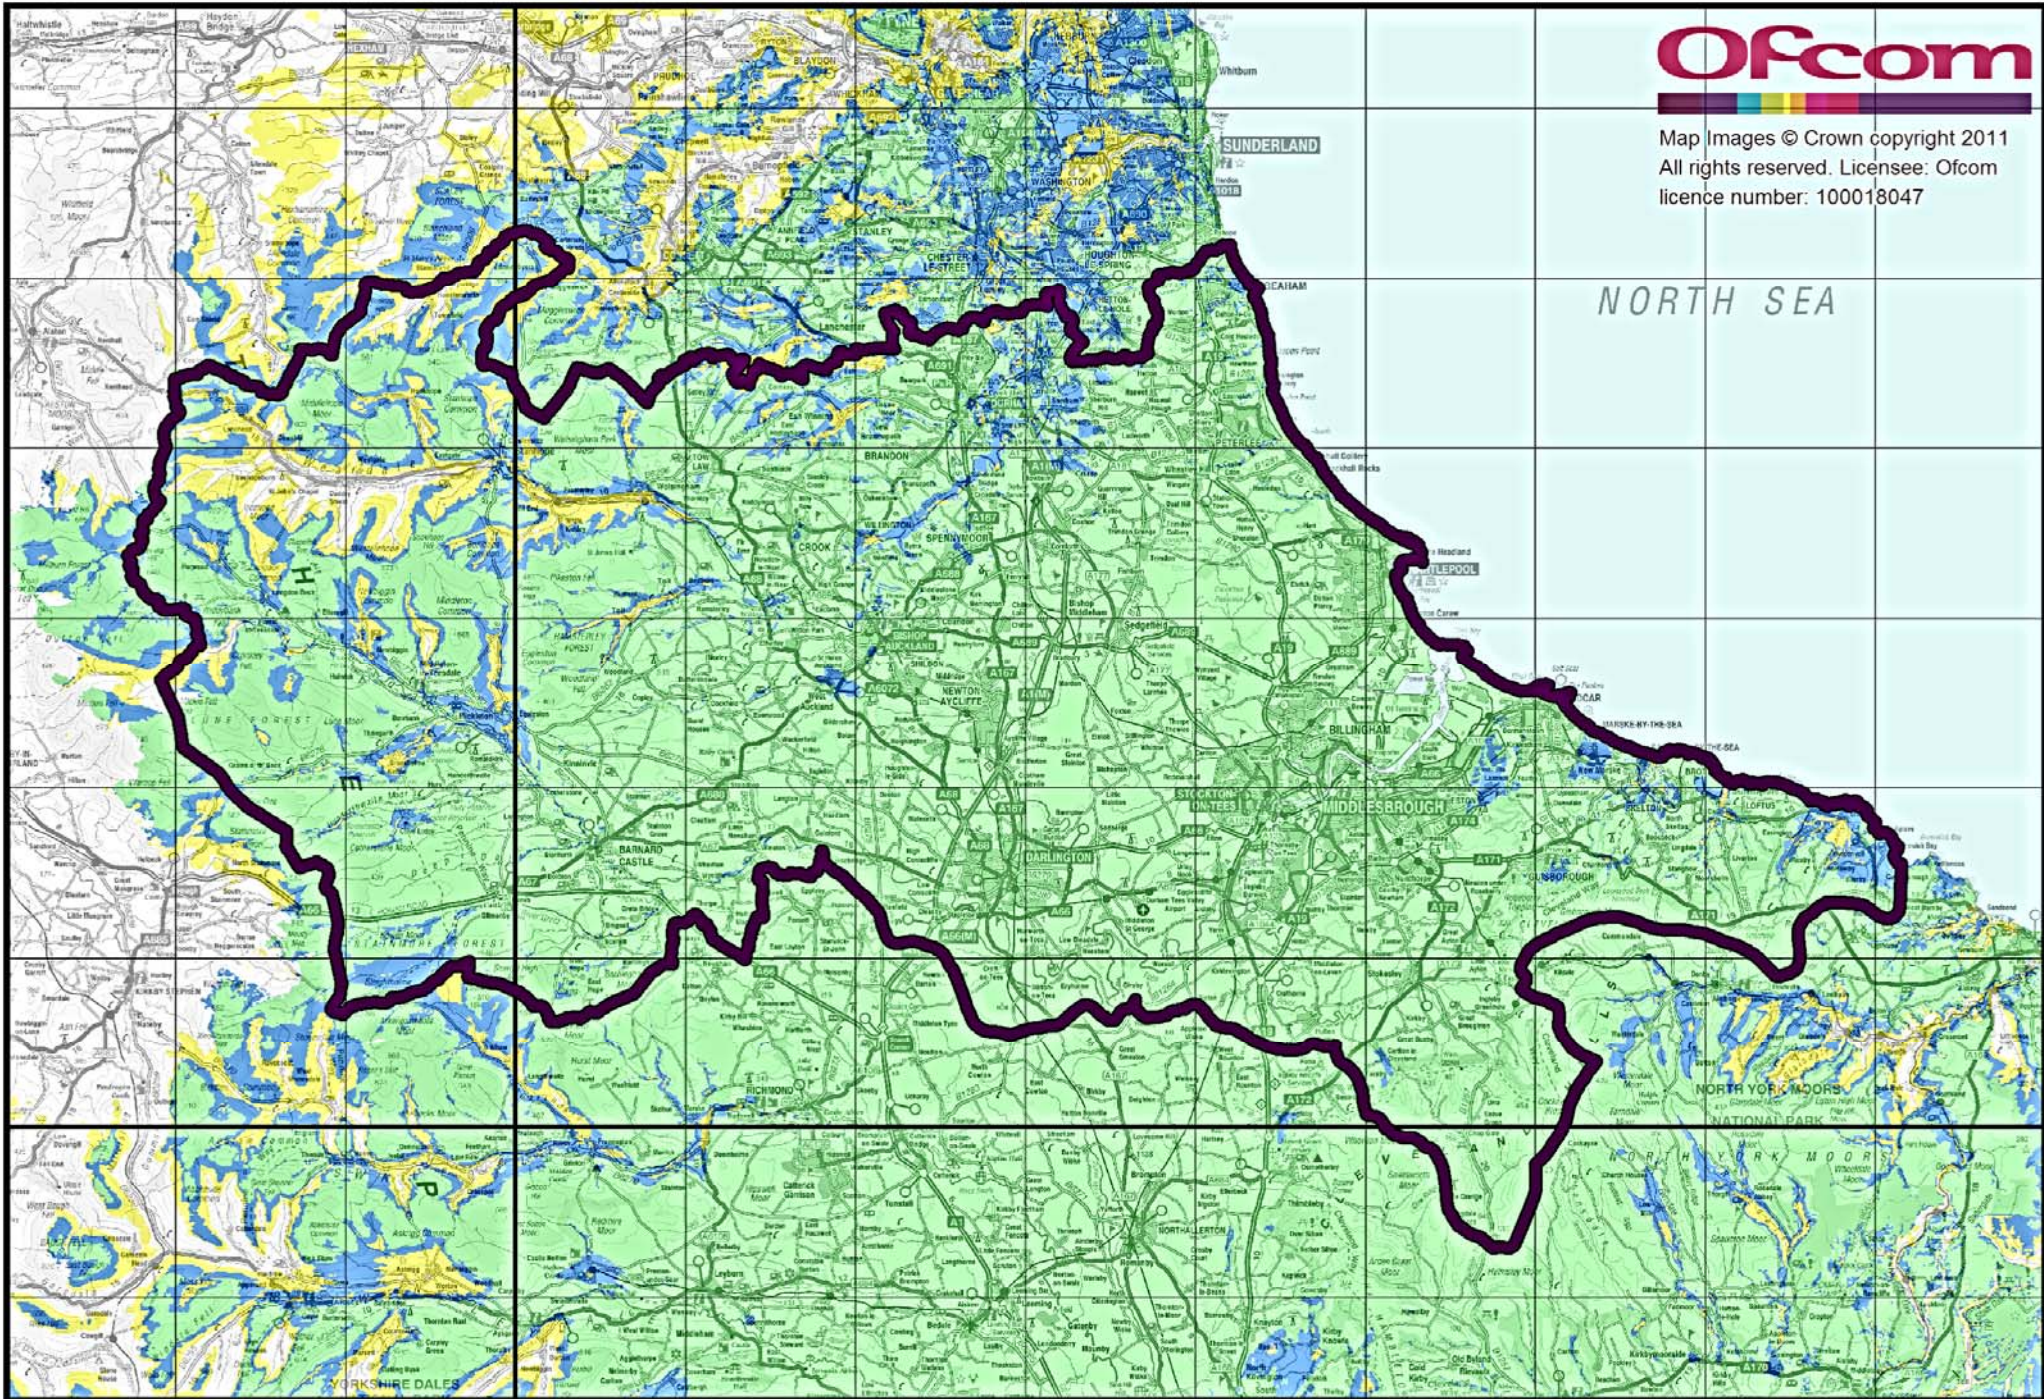

**Ofcom**

Map Images © Crown copyright 2011  
All rights reserved. Licensee: Ofcom  
licence number: 100018047

NORTH SEA

Whitby

Bilsdale

Teesside - BBC Tees

**Ofcom**

Map Images © Crown copyright 2011  
All rights reserved. Licensee: Ofcom  
licence number: 100018047

NORTH SEA

**Bilsdale**

Teesside - TFM

Teesside - composite