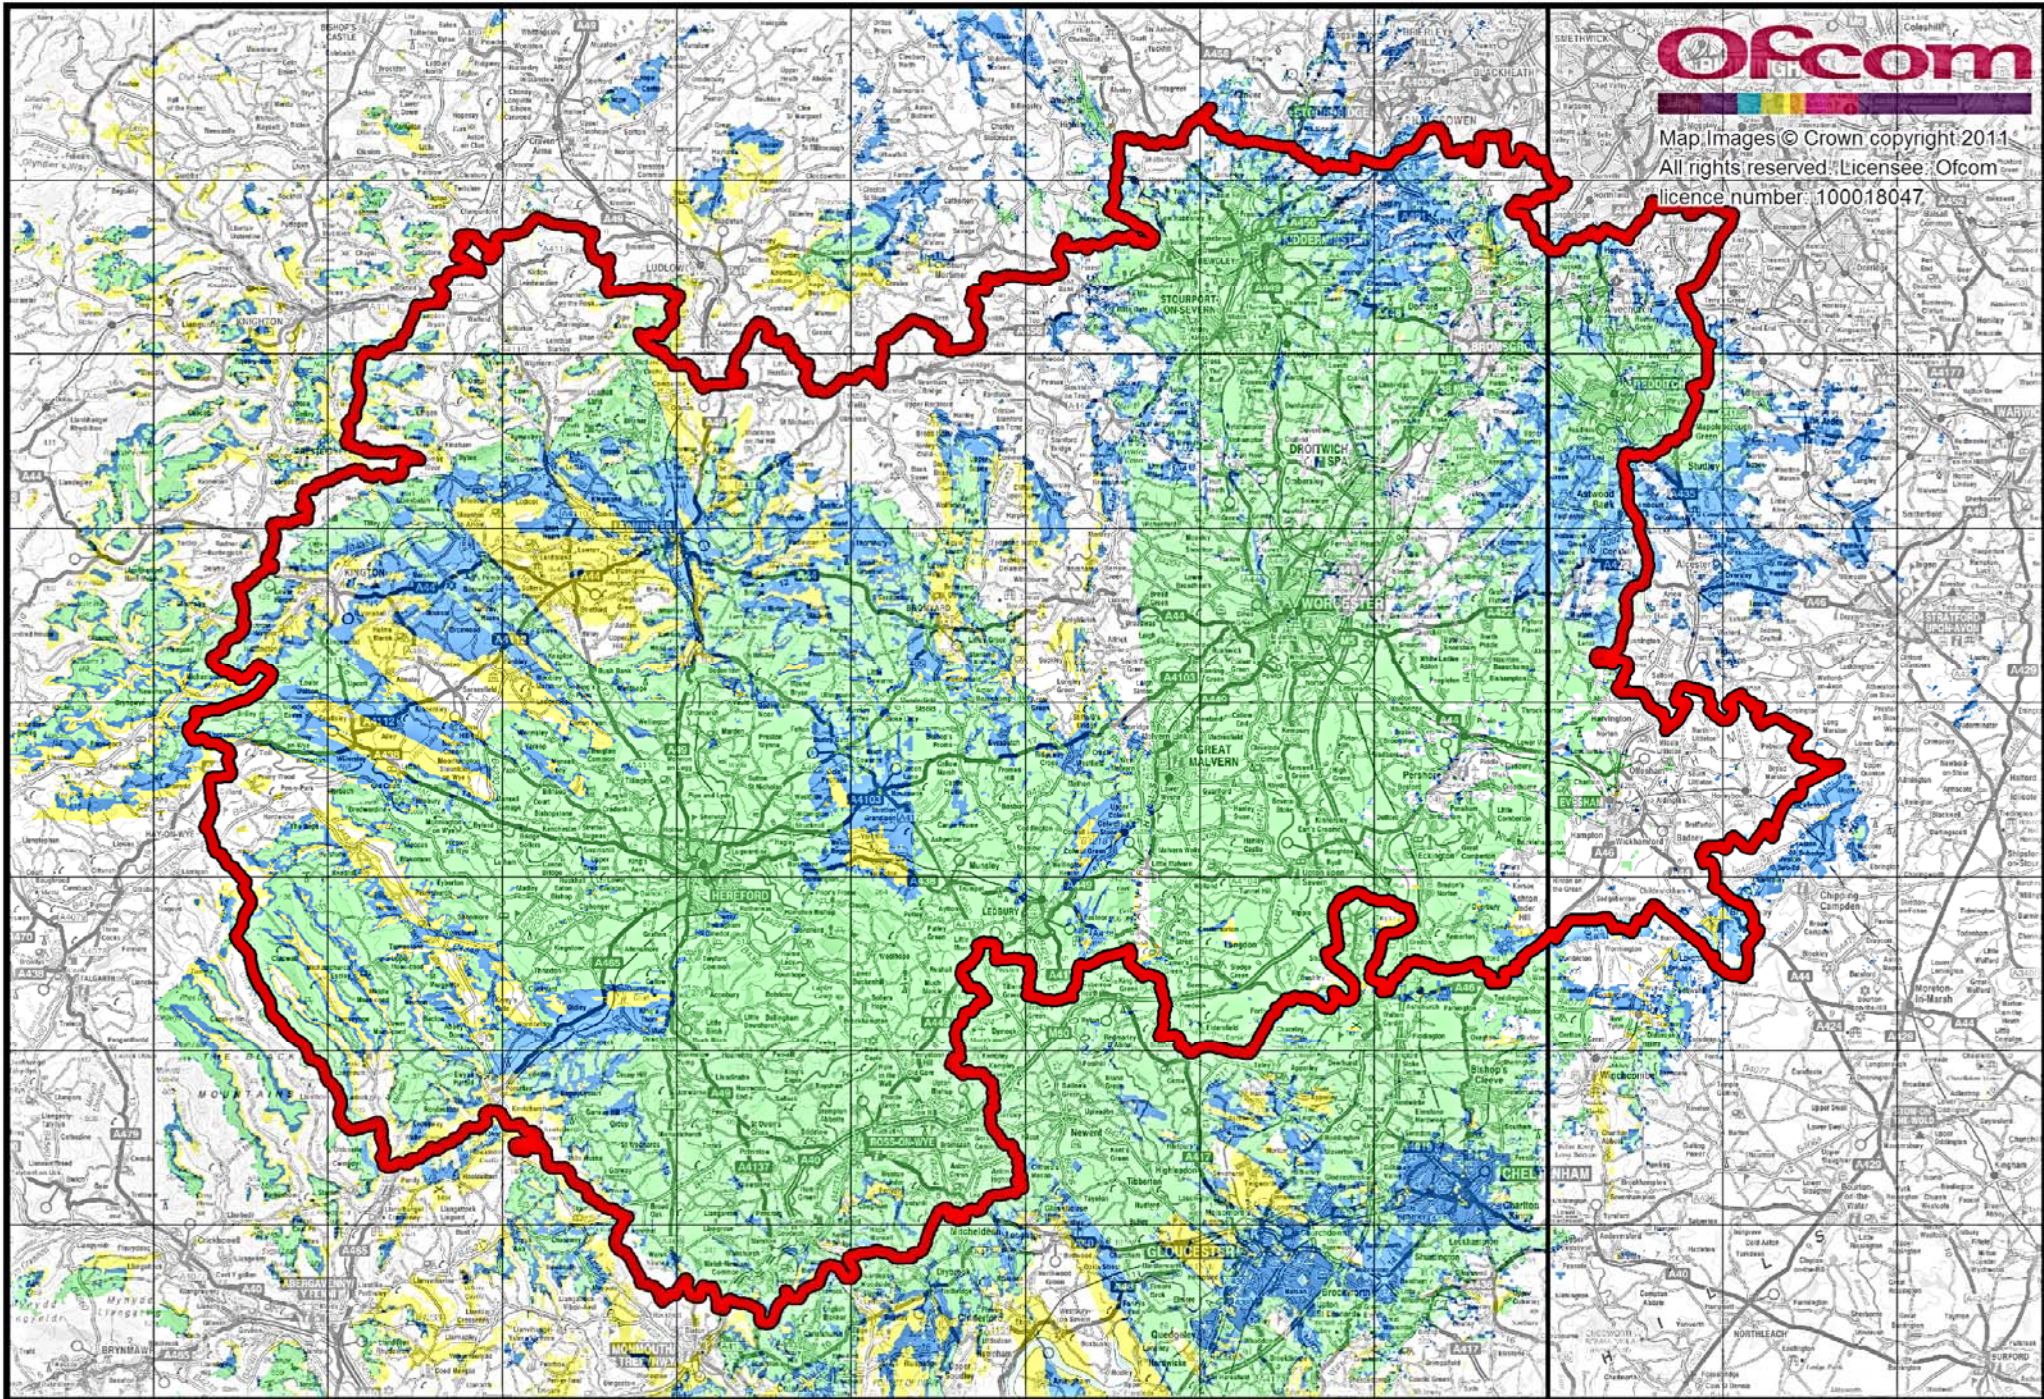

**Ofcom**

Map Images © Crown copyright 2011  
All rights reserved. Licensee: Ofcom  
licence number: 100018047

Hereford & Worcester - BBC Hereford & Worcester

**Ofcom**

Map Images © Crown copyright 2011  
All rights reserved. Licensee: Ofcom  
licence number: 100018047

Kidderminster

Great Malvern

Ridge Hill

Hereford & Worcester - Wyvern FM

**Ofcom**

Map Images © Crown copyright 2011  
All rights reserved. Licensee: Ofcom  
licence number: 100018047

Hereford & Worcester - composite