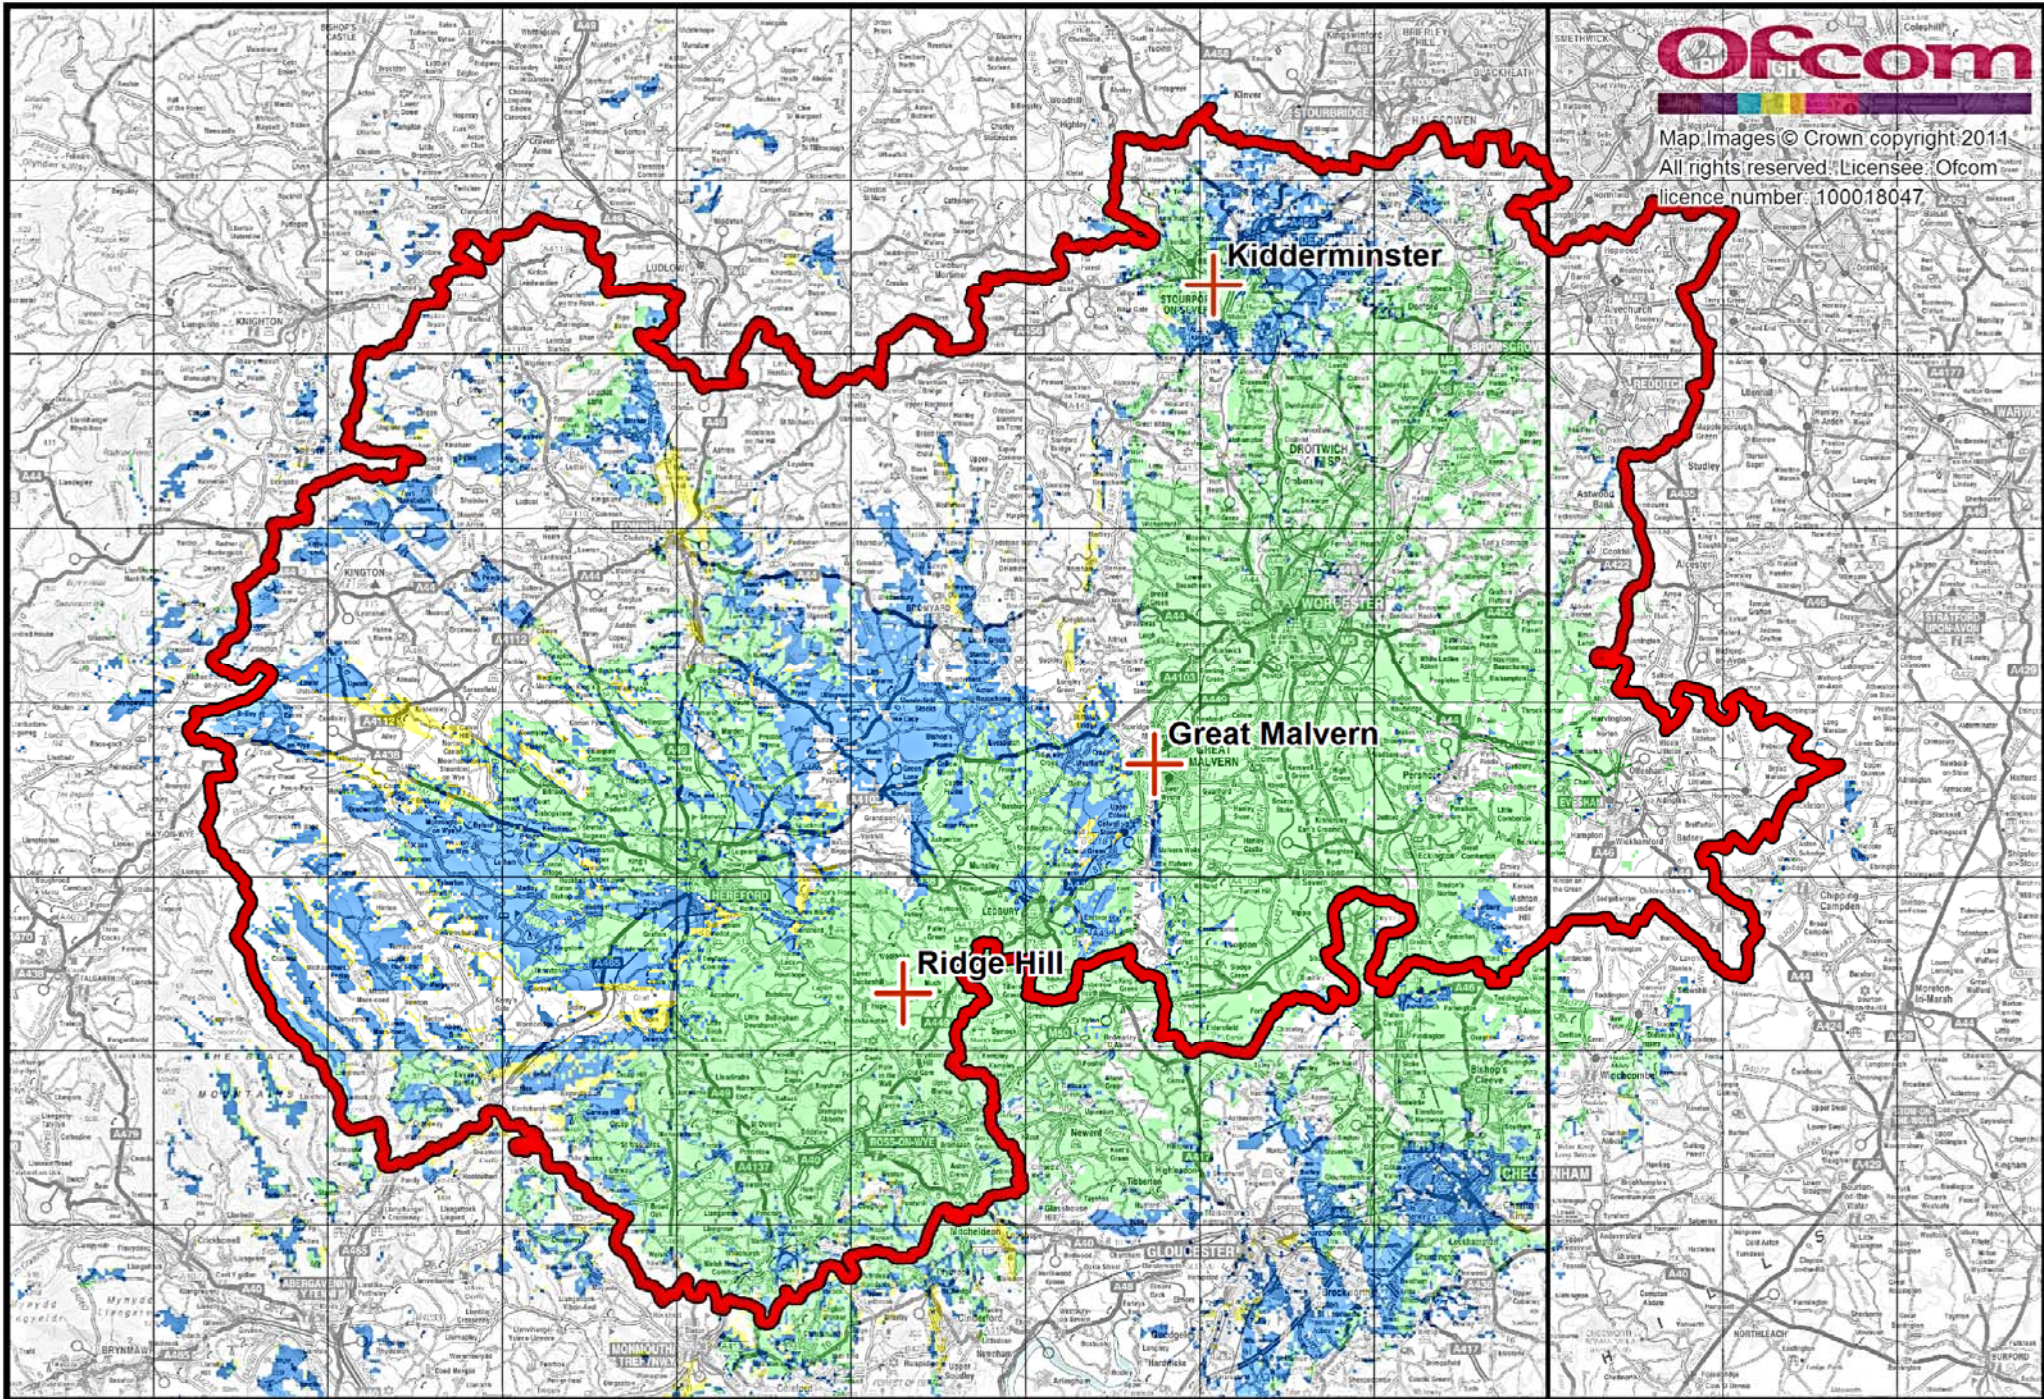

**Ofcom**

Map Images © Crown copyright 2011  
All rights reserved. Licensee: Ofcom  
licence number: 100018047

Hereford & Worcester - BBC Hereford & Worcester

**Ofcom**

Map Images © Crown copyright 2011  
All rights reserved. Licensee: Ofcom  
licence number: 100018047

Kidderminster

Great Malvern

Ridge Hill

Hereford & Worcester - Wyvern FM

**Ofcom**

Map Images © Crown copyright 2011  
All rights reserved. Licensee: Ofcom  
licence number: 100018047

Hereford & Worcester - composite