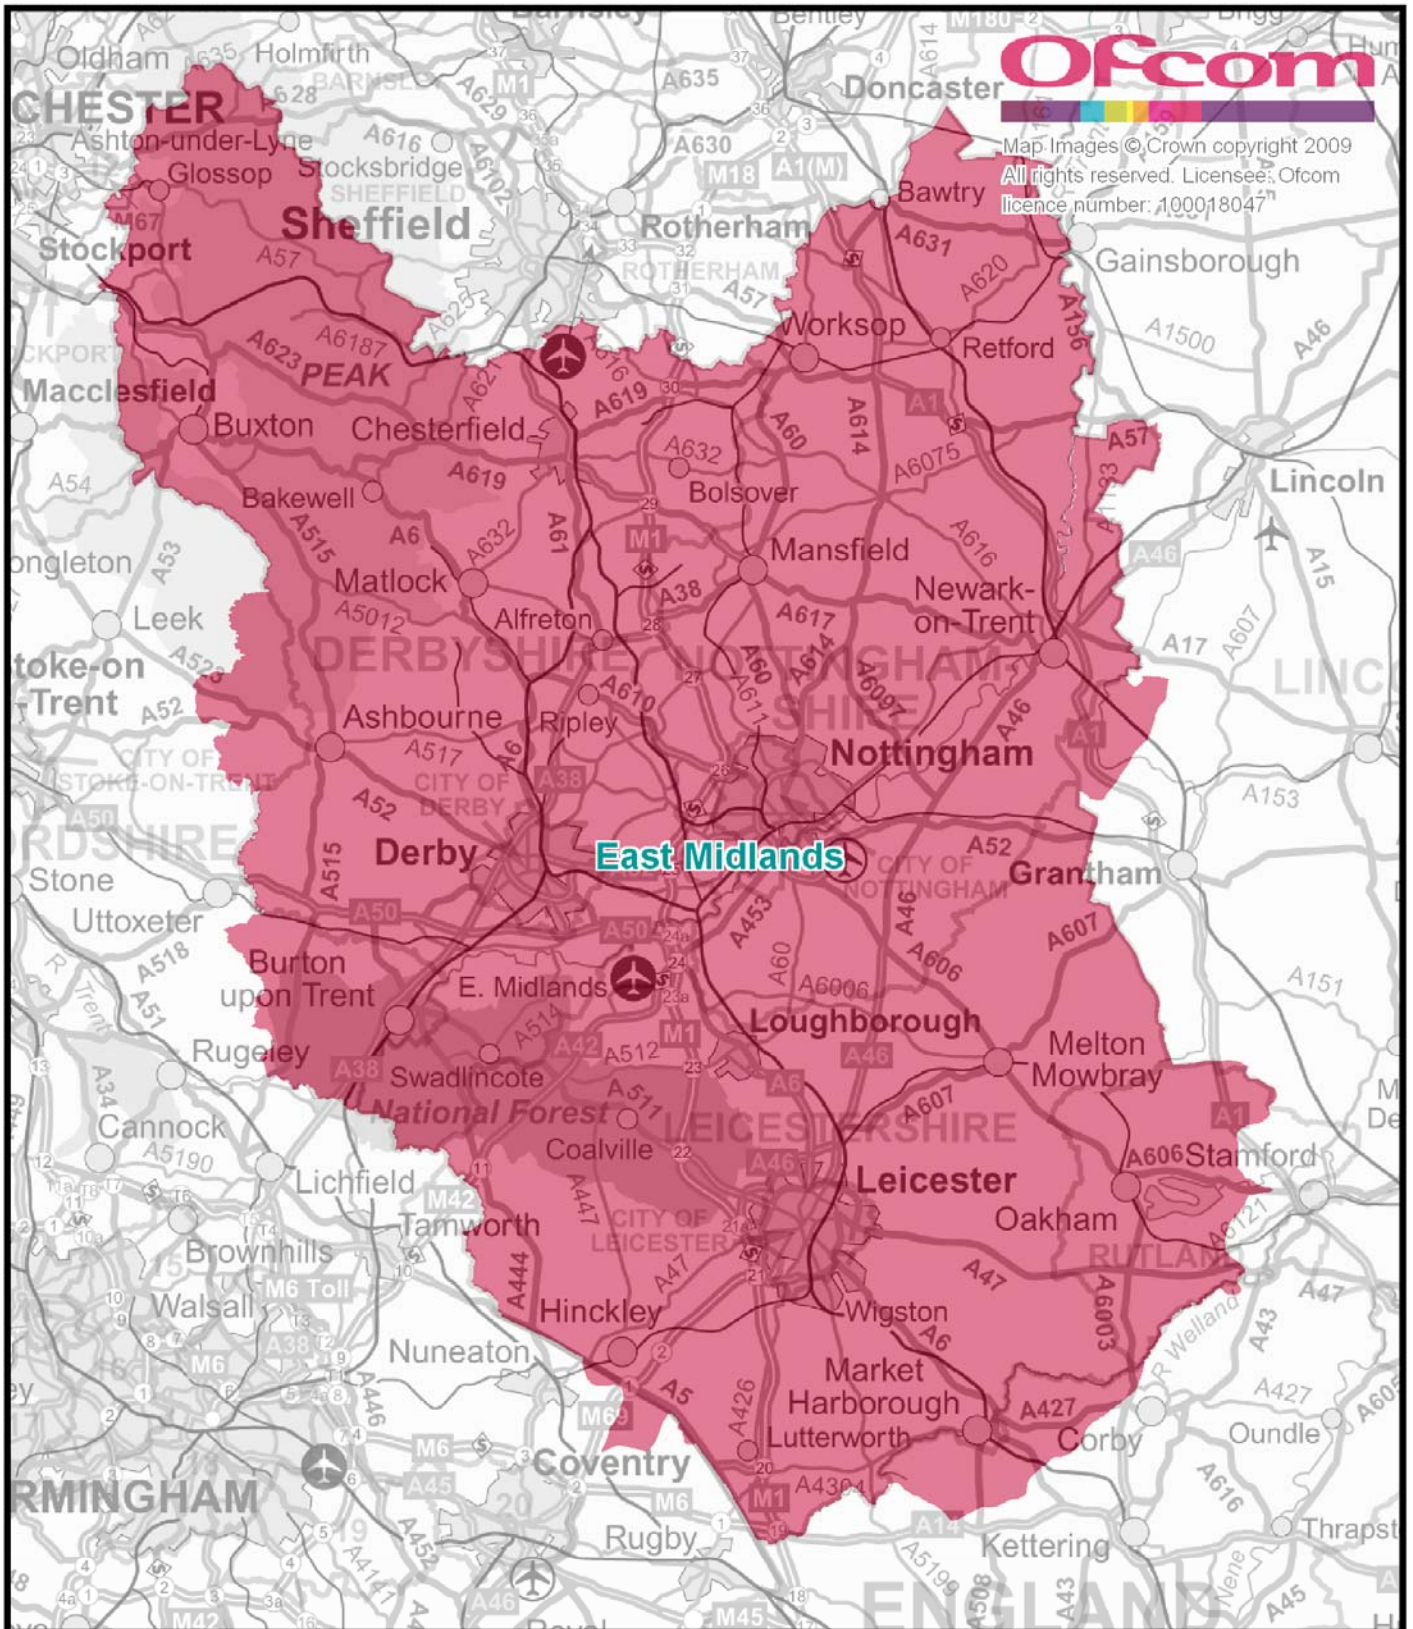

Birmingham & Warwickshire - proposed defined area

Ofcom

Map Images © Crown copyright 2009
 All rights reserved. Licensee: Ofcom
 licence number: 100018047

Cambridgeshire - proposed defined area

East Anglia - proposed defined area

East Midlands - proposed defined area

Ofcom

Map Images © Crown copyright 2009
 All rights reserved. Licensee: Ofcom
 licence number: 100018047

East Riding & Lincolnshire - proposed defined area

Edinburgh and the Borders - proposed defined area

Glasgow & SW Scotland - proposed defined area

Home Counties - proposed defined area

Liverpool - proposed defined area

London - proposed defined area

Manchester - proposed defined area

North East England - proposed defined area

Stoke-on-Trent - proposed defined area

Surrey & Sussex - proposed defined area

Thames Valley - proposed defined area

West of England - proposed defined area

West Wales - proposed define area

West Yorkshire - proposed defined area