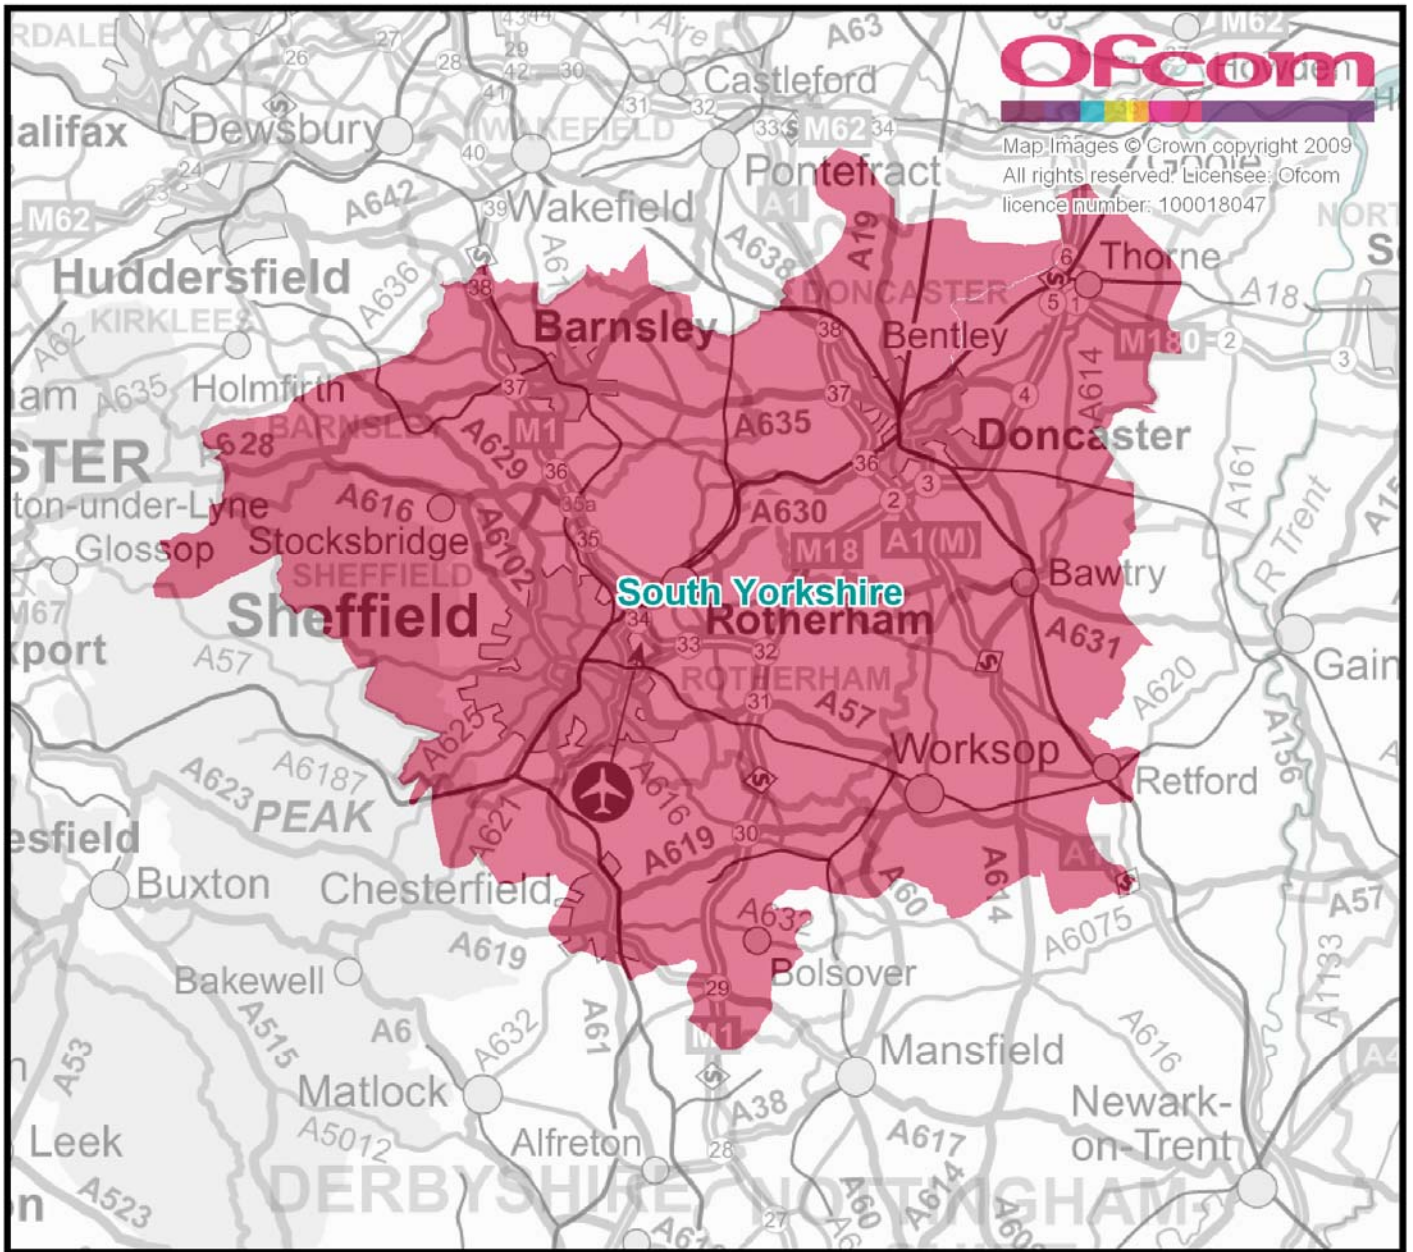

Glasgow & SW Scotland - proposed defined area

Home Counties - proposed defined area

Liverpool - proposed defined area

London - proposed defined area

Manchester - proposed defined area

North East England - proposed defined area

Northern Scotland - proposed defined area

Solent - proposed defined area

South Wales - proposed defined area

South West - proposed defined area

South West Midlands - proposed defined area

South Yorkshire - proposed defined area

Stoke-on-Trent - proposed defined area

Surrey & Sussex - proposed defined area

Thames Valley - proposed defined area

West of England - proposed defined area

West Wales - proposed define area

West Yorkshire - proposed defined area

Wiltshire - proposed defined area