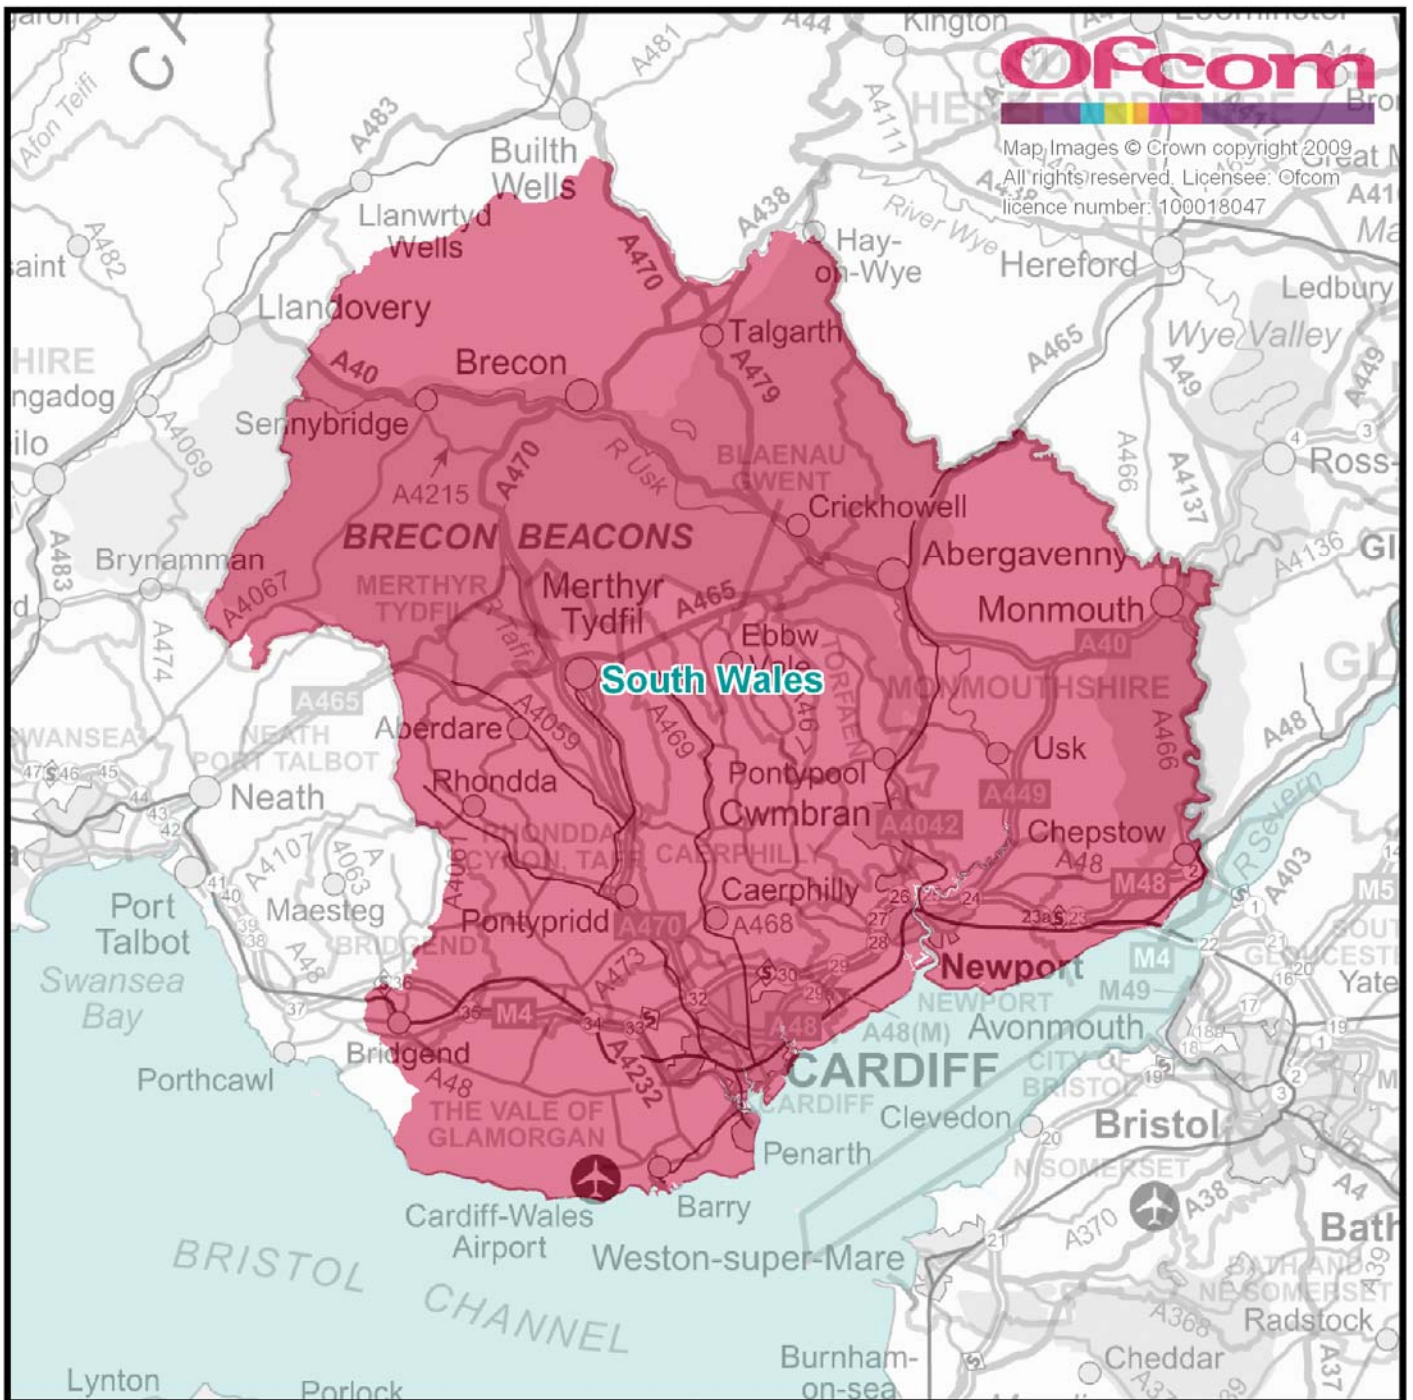

Birmingham & Warwickshire - proposed defined area

Ofcom

Map Images © Crown copyright 2009
 All rights reserved. Licensee: Ofcom
 licence number: 100018047

Cambridgeshire - proposed defined area

East Anglia - proposed defined area

Glasgow & SW Scotland - proposed defined area

Home Counties - proposed defined area

Liverpool - proposed defined area

London - proposed defined area

Manchester - proposed defined area

North East England - proposed defined area

Northern Scotland - proposed defined area

Solent - proposed defined area

South Wales - proposed defined area

South West - proposed defined area

South West Midlands - proposed defined area

South Yorkshire - proposed defined area

Stoke-on-Trent - proposed defined area

Surrey & Sussex - proposed defined area

Thames Valley - proposed defined area

West of England - proposed defined area

West Wales - proposed define area

West Yorkshire - proposed defined area