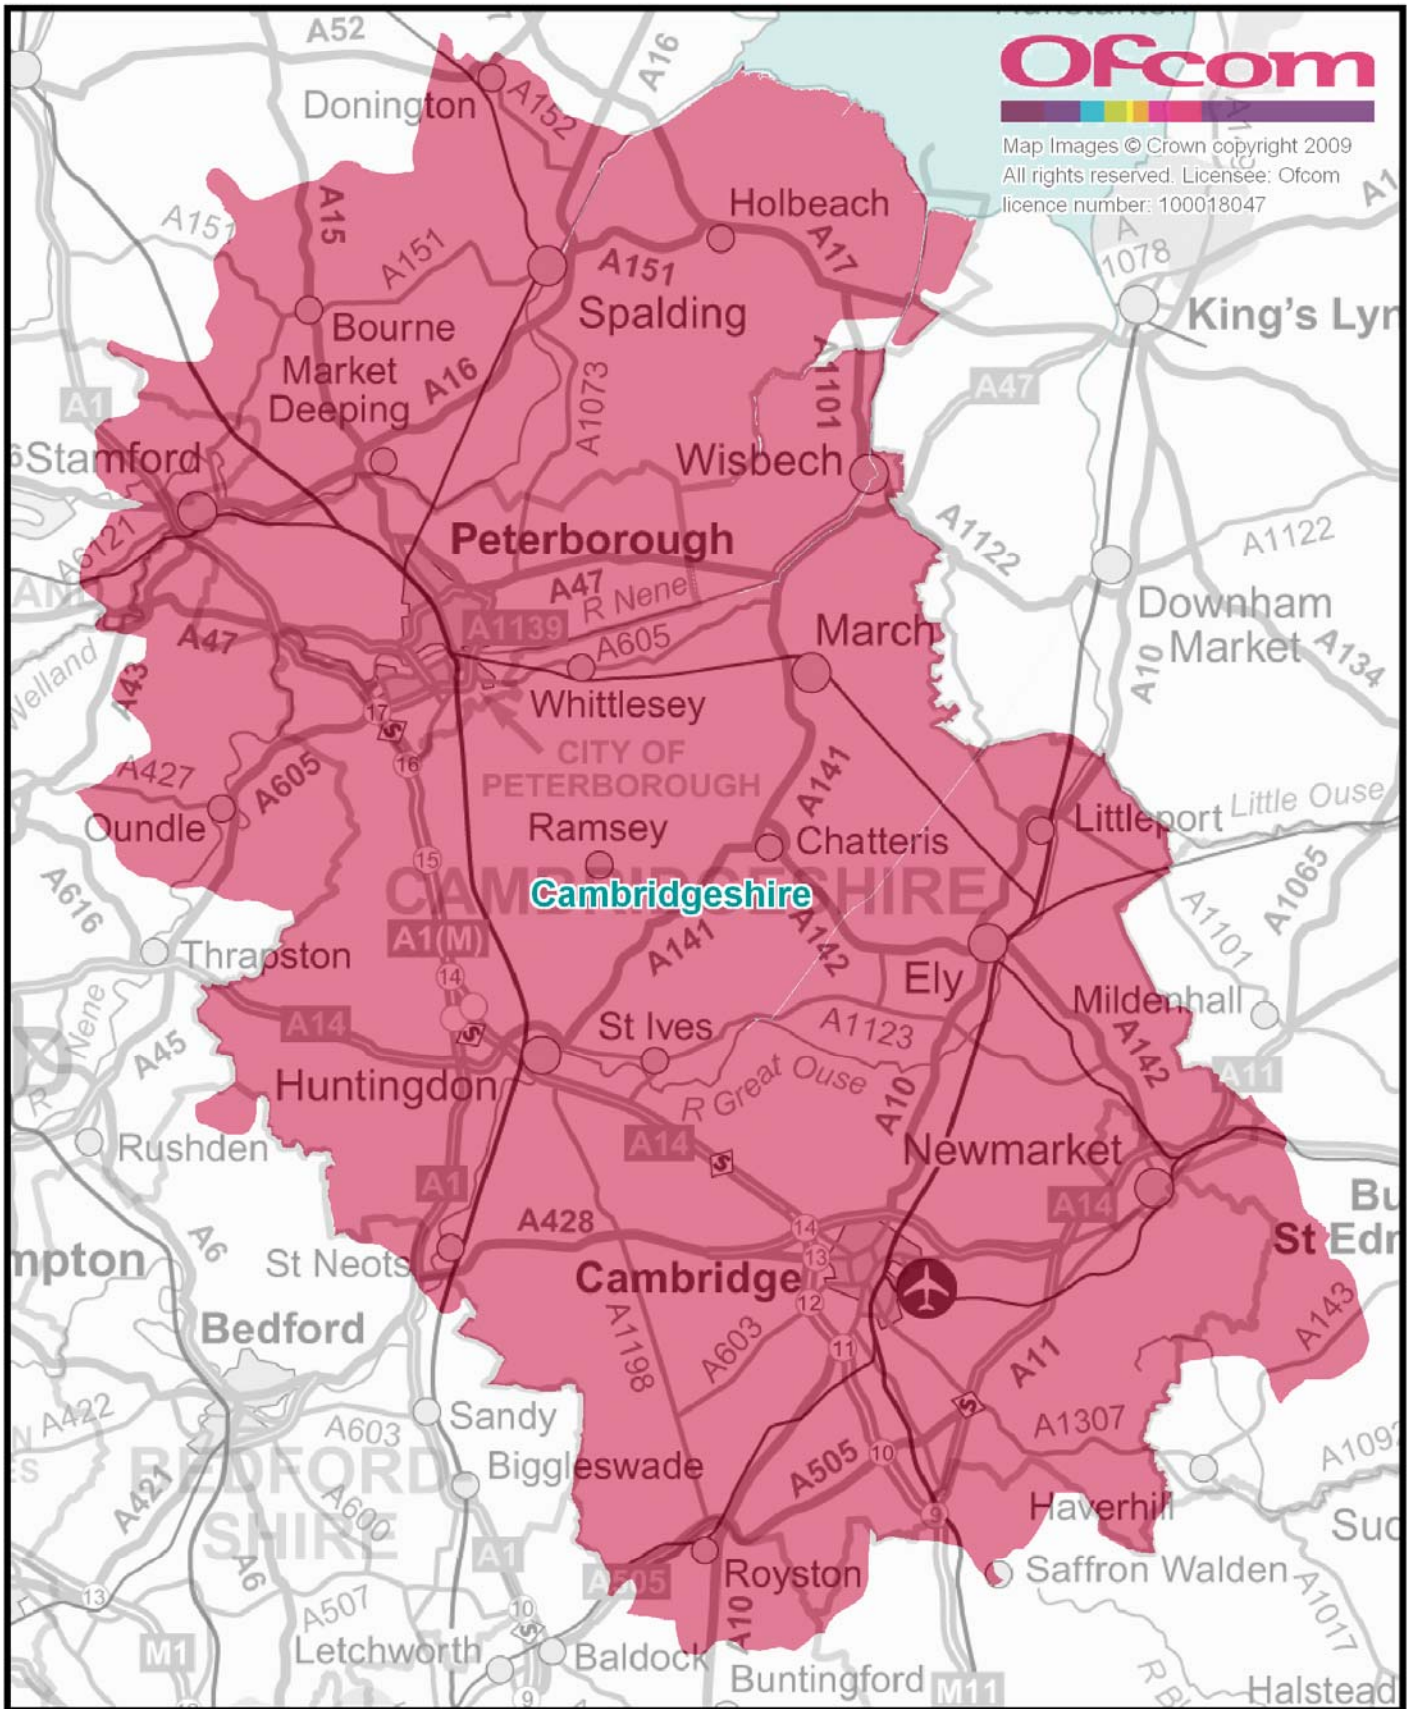

Birmingham & Warwickshire - proposed defined area

Ofcom

Map Images © Crown copyright 2009
 All rights reserved. Licensee: Ofcom
 licence number: 100018047

Cambridgeshire - proposed defined area

East Anglia - proposed defined area

East Midlands - proposed defined area

Ofcom

Map Images © Crown copyright 2009
 All rights reserved. Licensee: Ofcom
 licence number: 100018047

East Riding & Lincolnshire - proposed defined area

Edinburgh and the Borders - proposed defined area

Glasgow & SW Scotland - proposed defined area

Home Counties - proposed defined area

Liverpool - proposed defined area

London - proposed defined area

Manchester - proposed defined area

North East England - proposed defined area

Stoke-on-Trent - proposed defined area

Surrey & Sussex - proposed defined area

Thames Valley - proposed defined area

West of England - proposed defined area

West Wales - proposed define area

West Yorkshire - proposed defined area