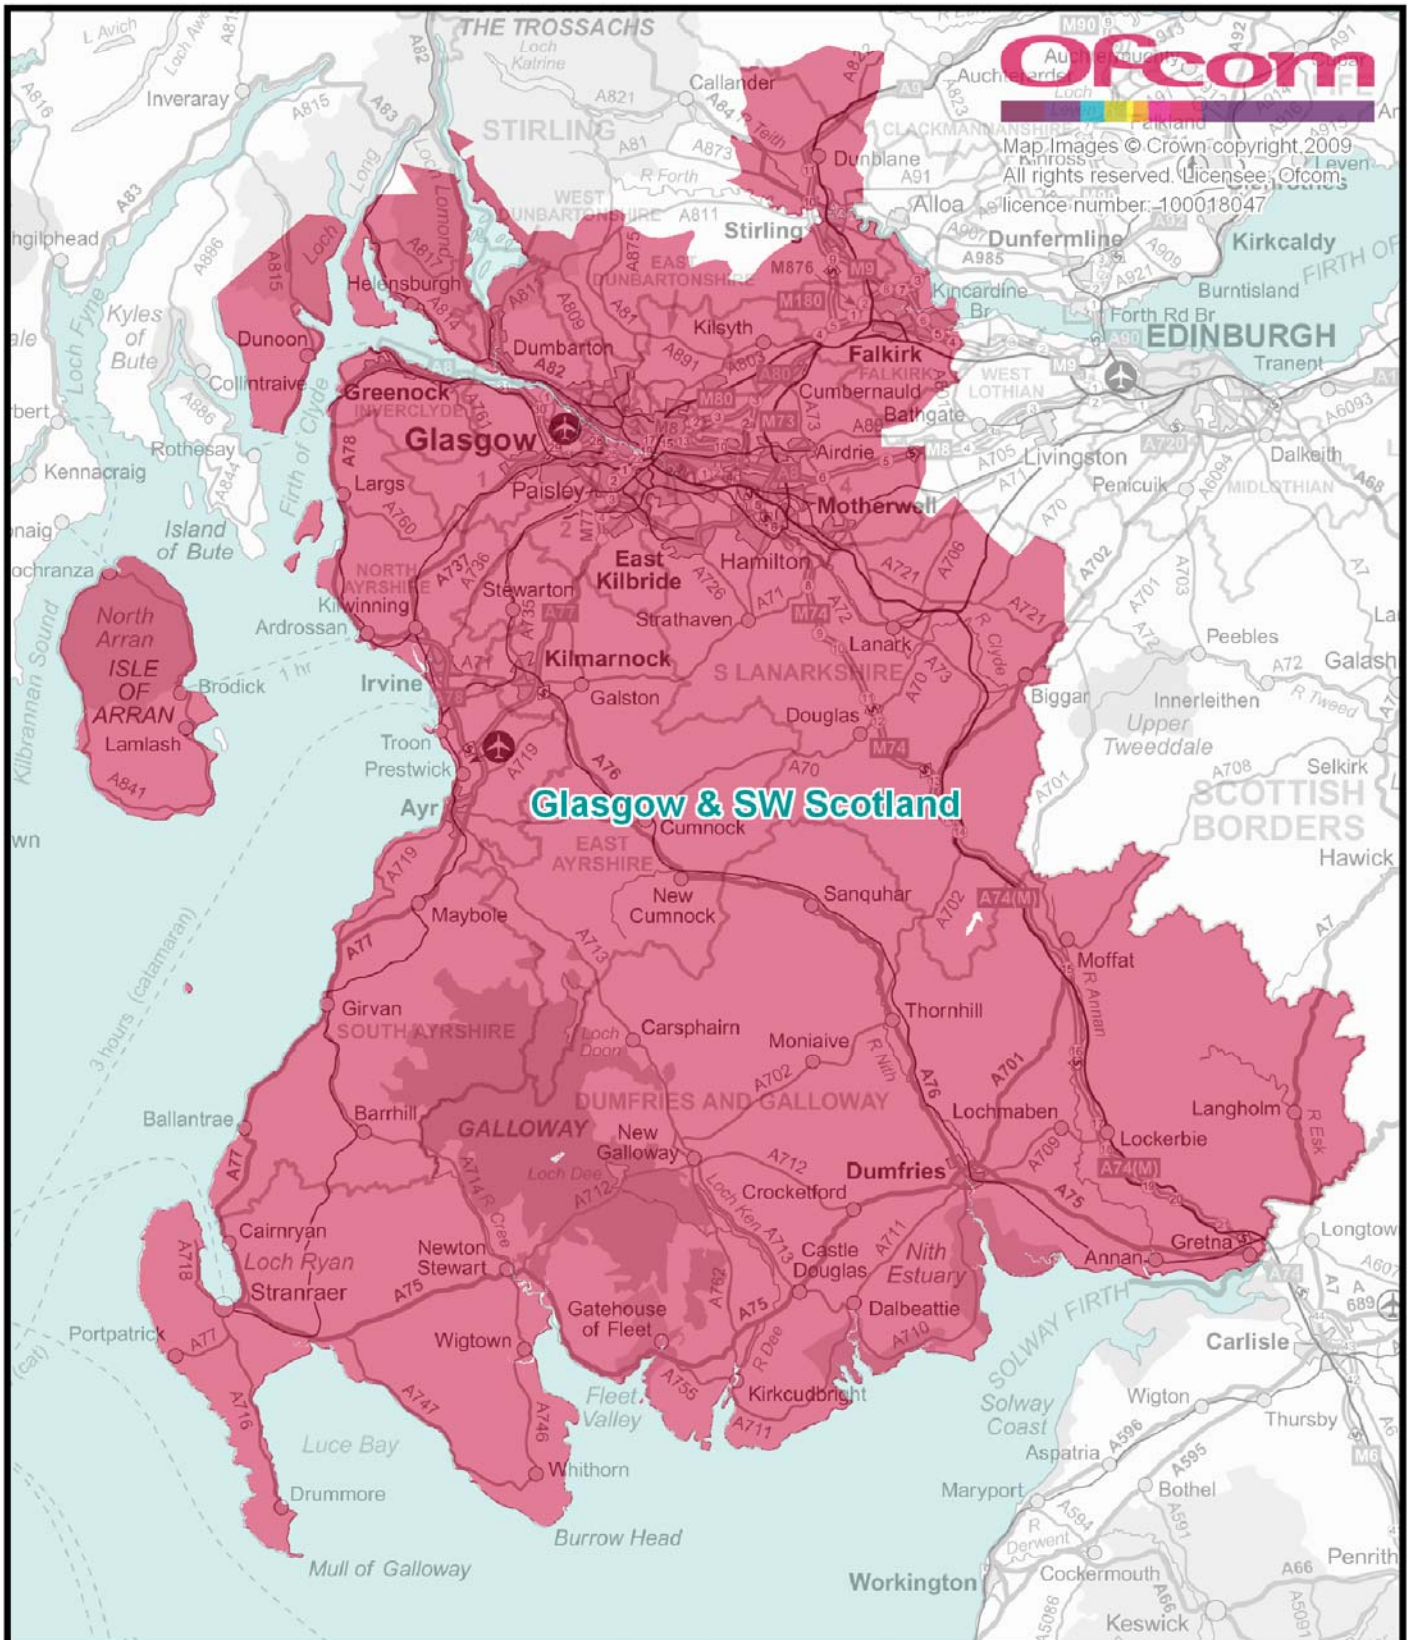

East Midlands - proposed defined area

Ofcom

Map Images © Crown copyright 2009
 All rights reserved. Licensee: Ofcom
 licence number: 100018047

East Riding & Lincolnshire - proposed defined area

Edinburgh and the Borders - proposed defined area

Glasgow & SW Scotland - proposed defined area

Home Counties - proposed defined area

Liverpool - proposed defined area

London - proposed defined area

Manchester - proposed defined area

North East England - proposed defined area

Stoke-on-Trent - proposed defined area

Surrey & Sussex - proposed defined area

Thames Valley - proposed defined area

West of England - proposed defined area

West Wales - proposed define area

West Yorkshire - proposed defined area

Wiltshire - proposed defined area