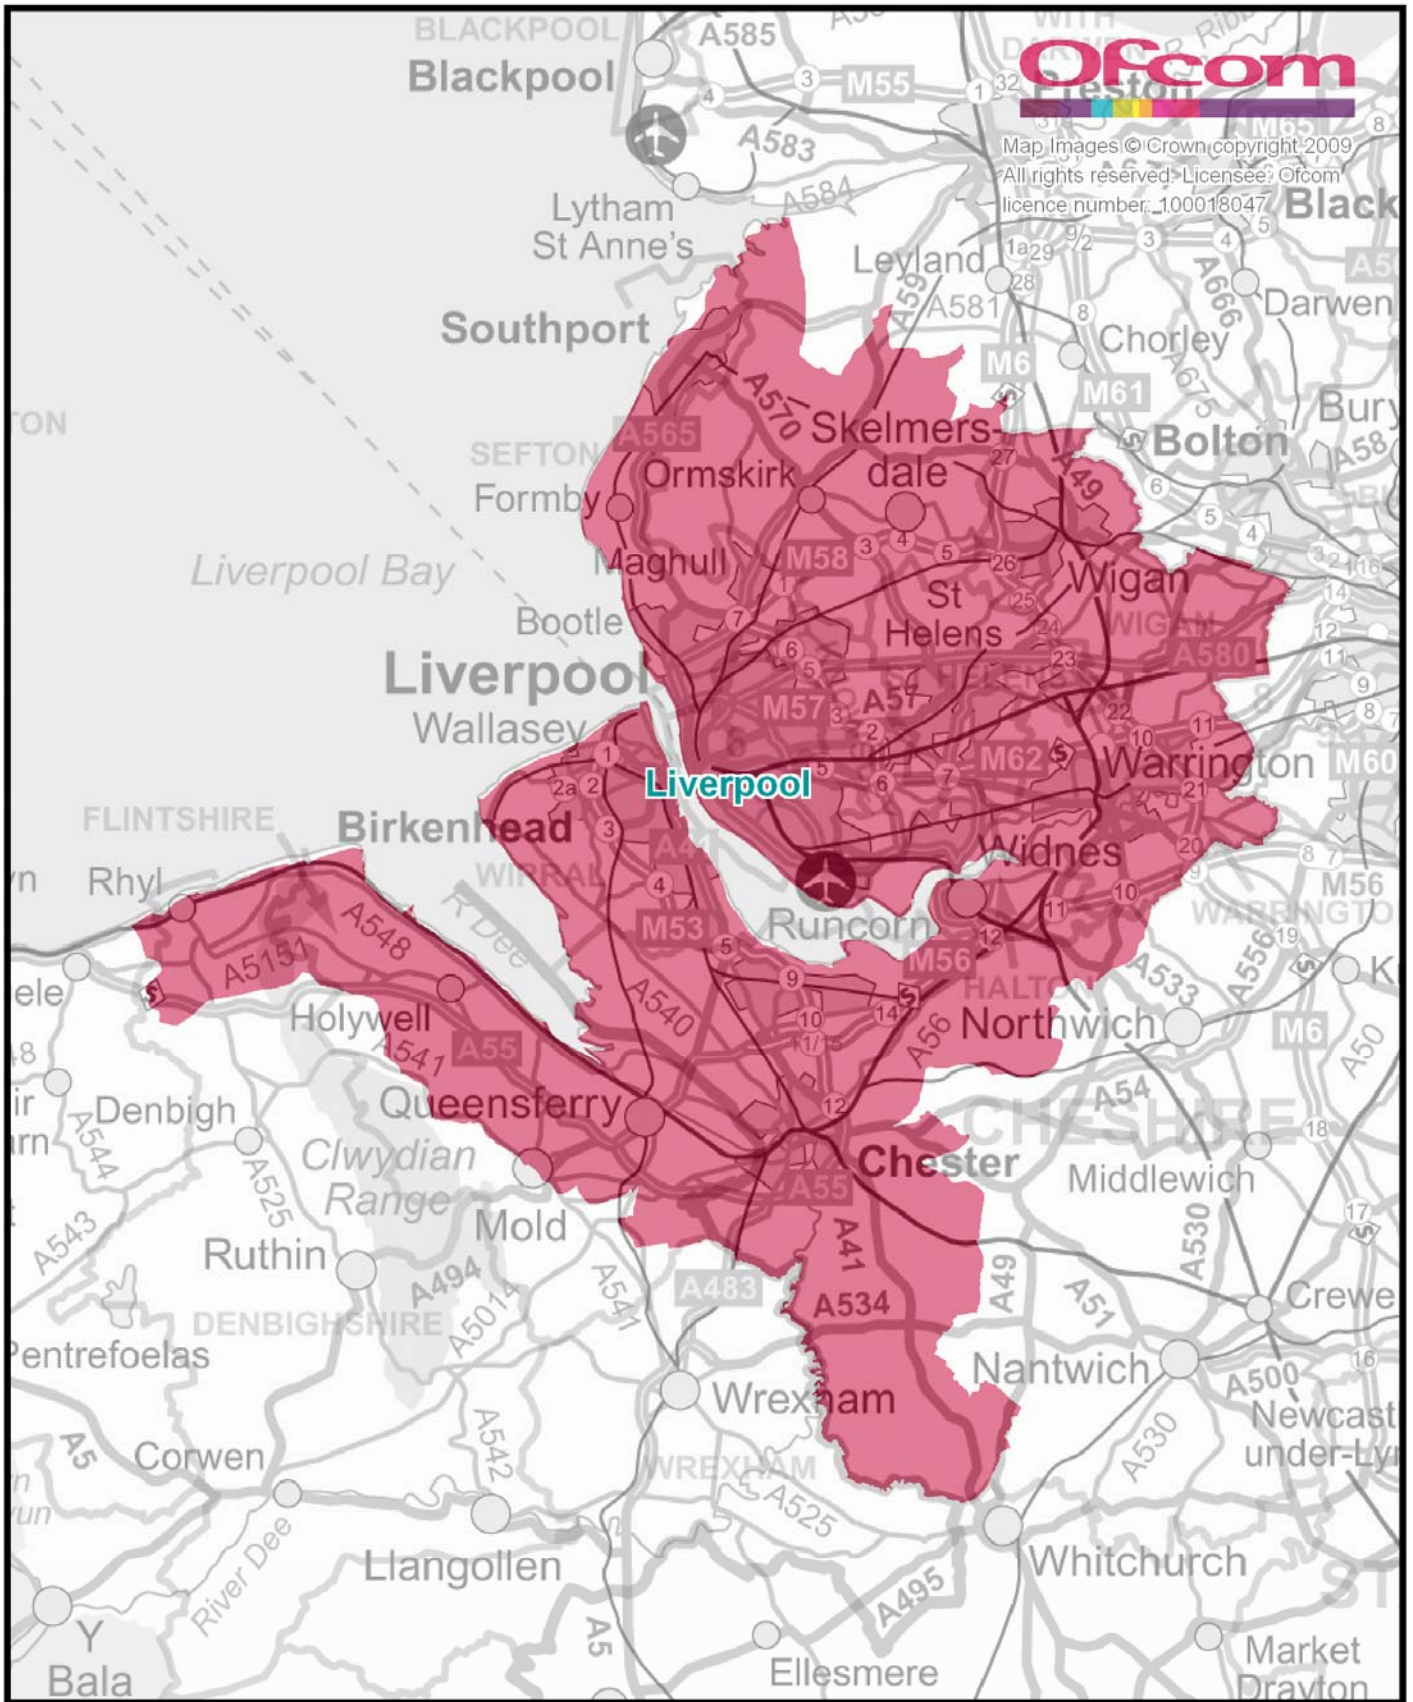

East Midlands - proposed defined area

Ofcom

Map Images © Crown copyright 2009
 All rights reserved. Licensee: Ofcom
 licence number: 100018047

East Riding & Lincolnshire - proposed defined area

Edinburgh and the Borders - proposed defined area

Glasgow & SW Scotland - proposed defined area

Home Counties - proposed defined area

Liverpool - proposed defined area

London - proposed defined area

Manchester - proposed defined area

North East England - proposed defined area

Stoke-on-Trent - proposed defined area

Surrey & Sussex - proposed defined area

Thames Valley - proposed defined area

West of England - proposed defined area

West Wales - proposed define area

West Yorkshire - proposed defined area

Wiltshire - proposed defined area