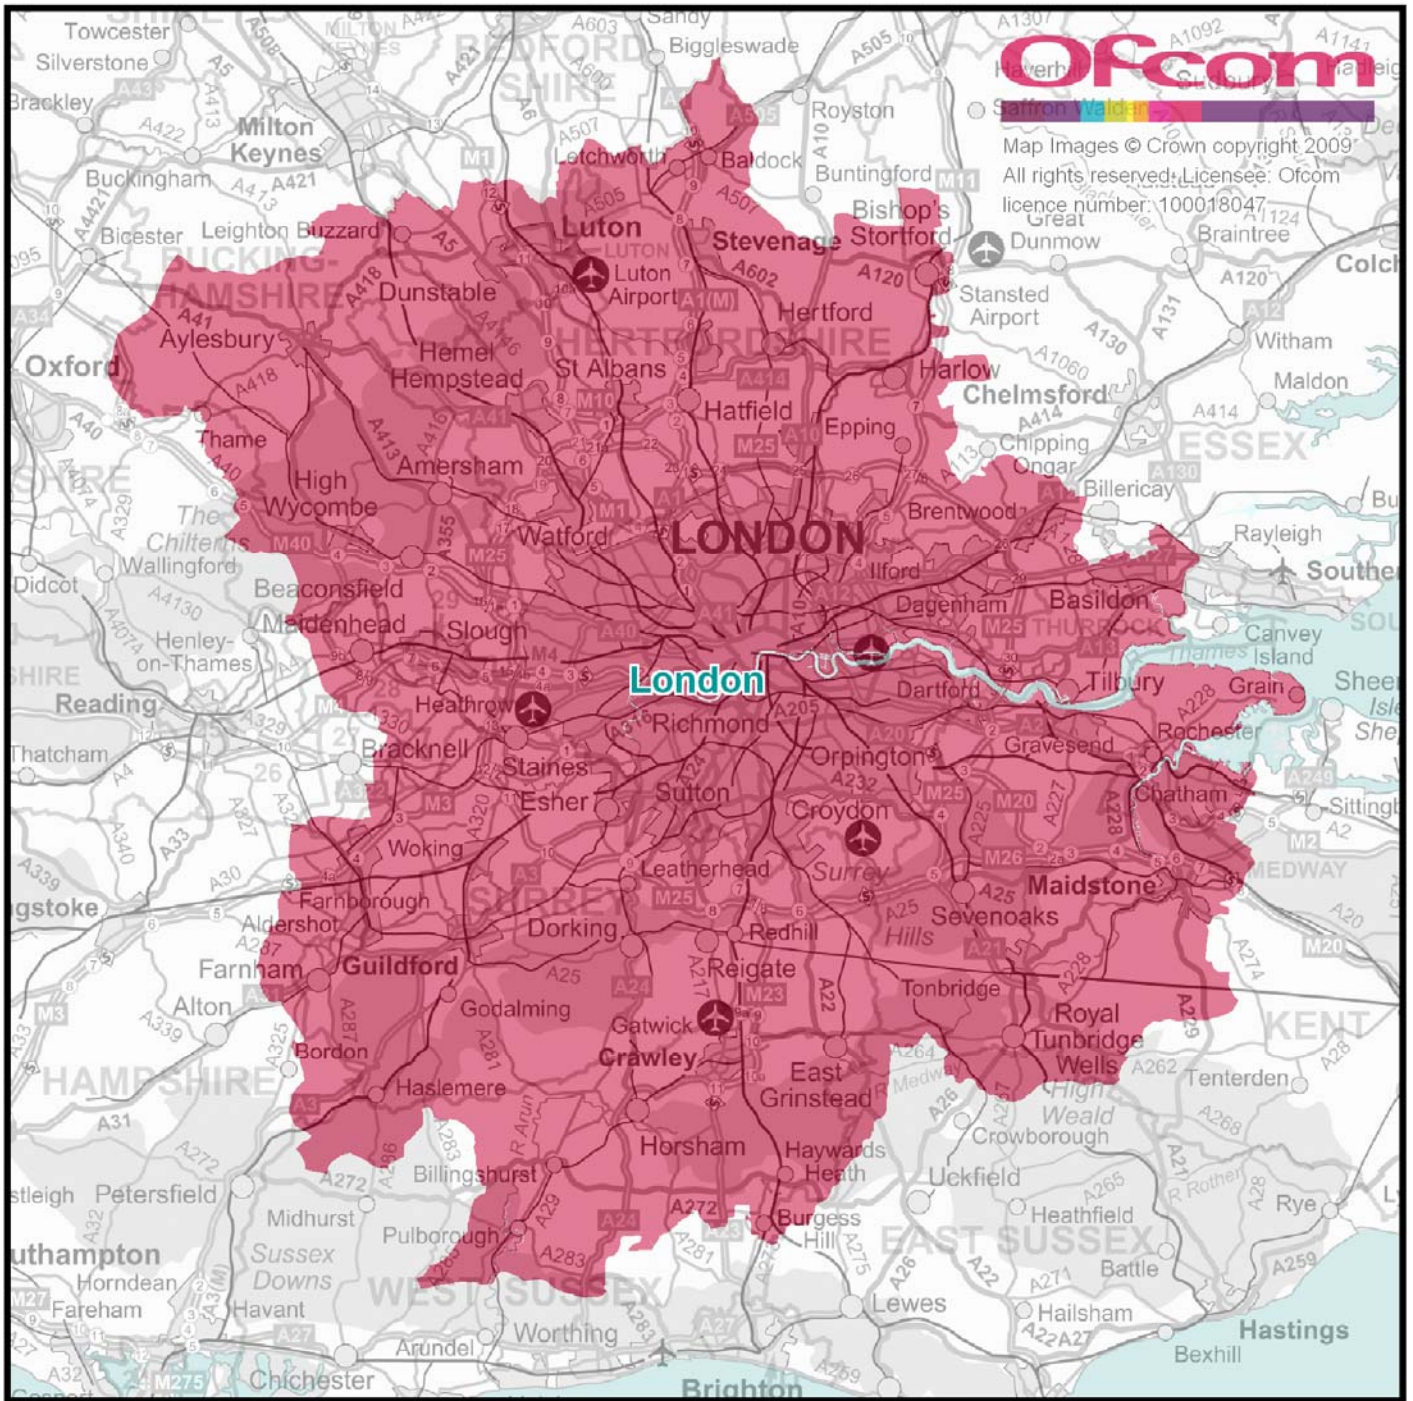

East Midlands - proposed defined area

Ofcom

Map Images © Crown copyright 2009
 All rights reserved. Licensee: Ofcom
 licence number: 100018047

East Riding & Lincolnshire - proposed defined area

Edinburgh and the Borders - proposed defined area

Glasgow & SW Scotland - proposed defined area

Home Counties - proposed defined area

Liverpool - proposed defined area

London - proposed defined area

Manchester - proposed defined area

North East England - proposed defined area