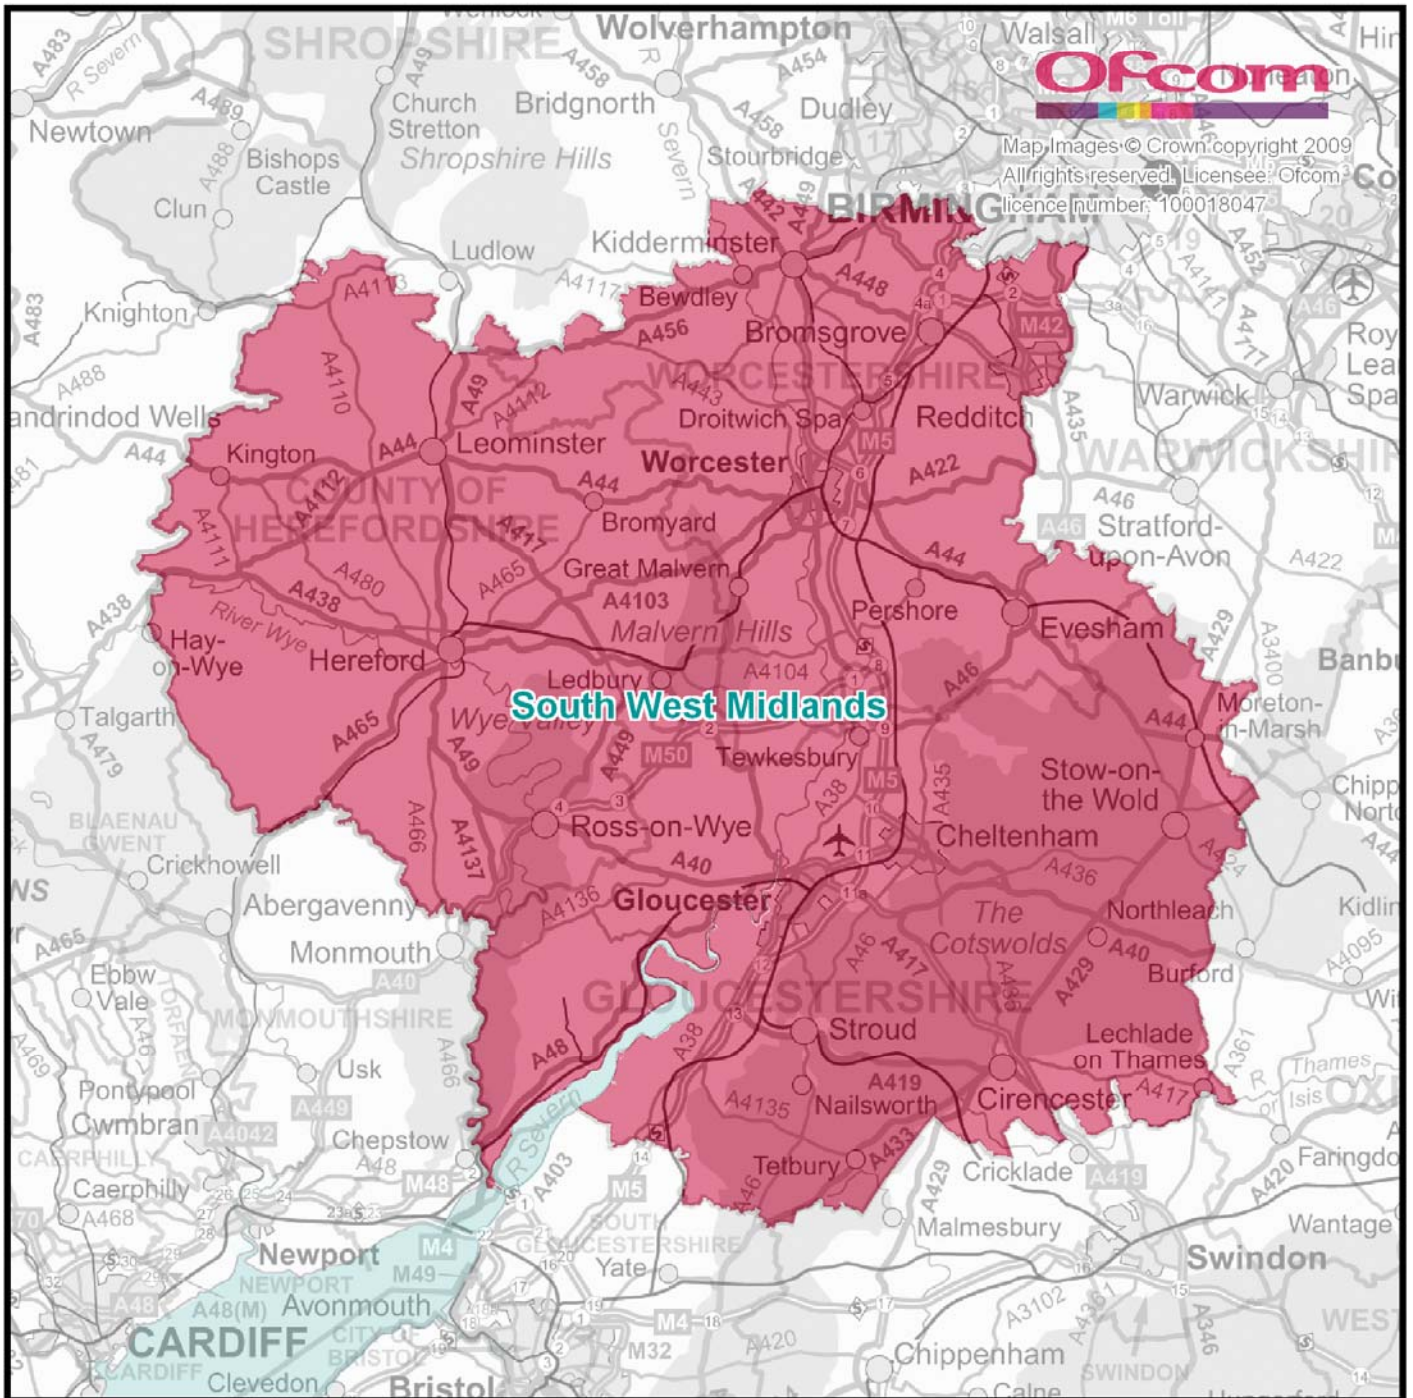

Glasgow & SW Scotland - proposed defined area

Home Counties - proposed defined area

Liverpool - proposed defined area

London - proposed defined area

Manchester - proposed defined area

North East England - proposed defined area

Northern Scotland - proposed defined area

Solent - proposed defined area

South Wales - proposed defined area

South West - proposed defined area

South West Midlands - proposed defined area

South Yorkshire - proposed defined area

Stoke-on-Trent - proposed defined area

Surrey & Sussex - proposed defined area

Thames Valley - proposed defined area

West of England - proposed defined area

West Wales - proposed define area

West Yorkshire - proposed defined area

Wiltshire - proposed defined area