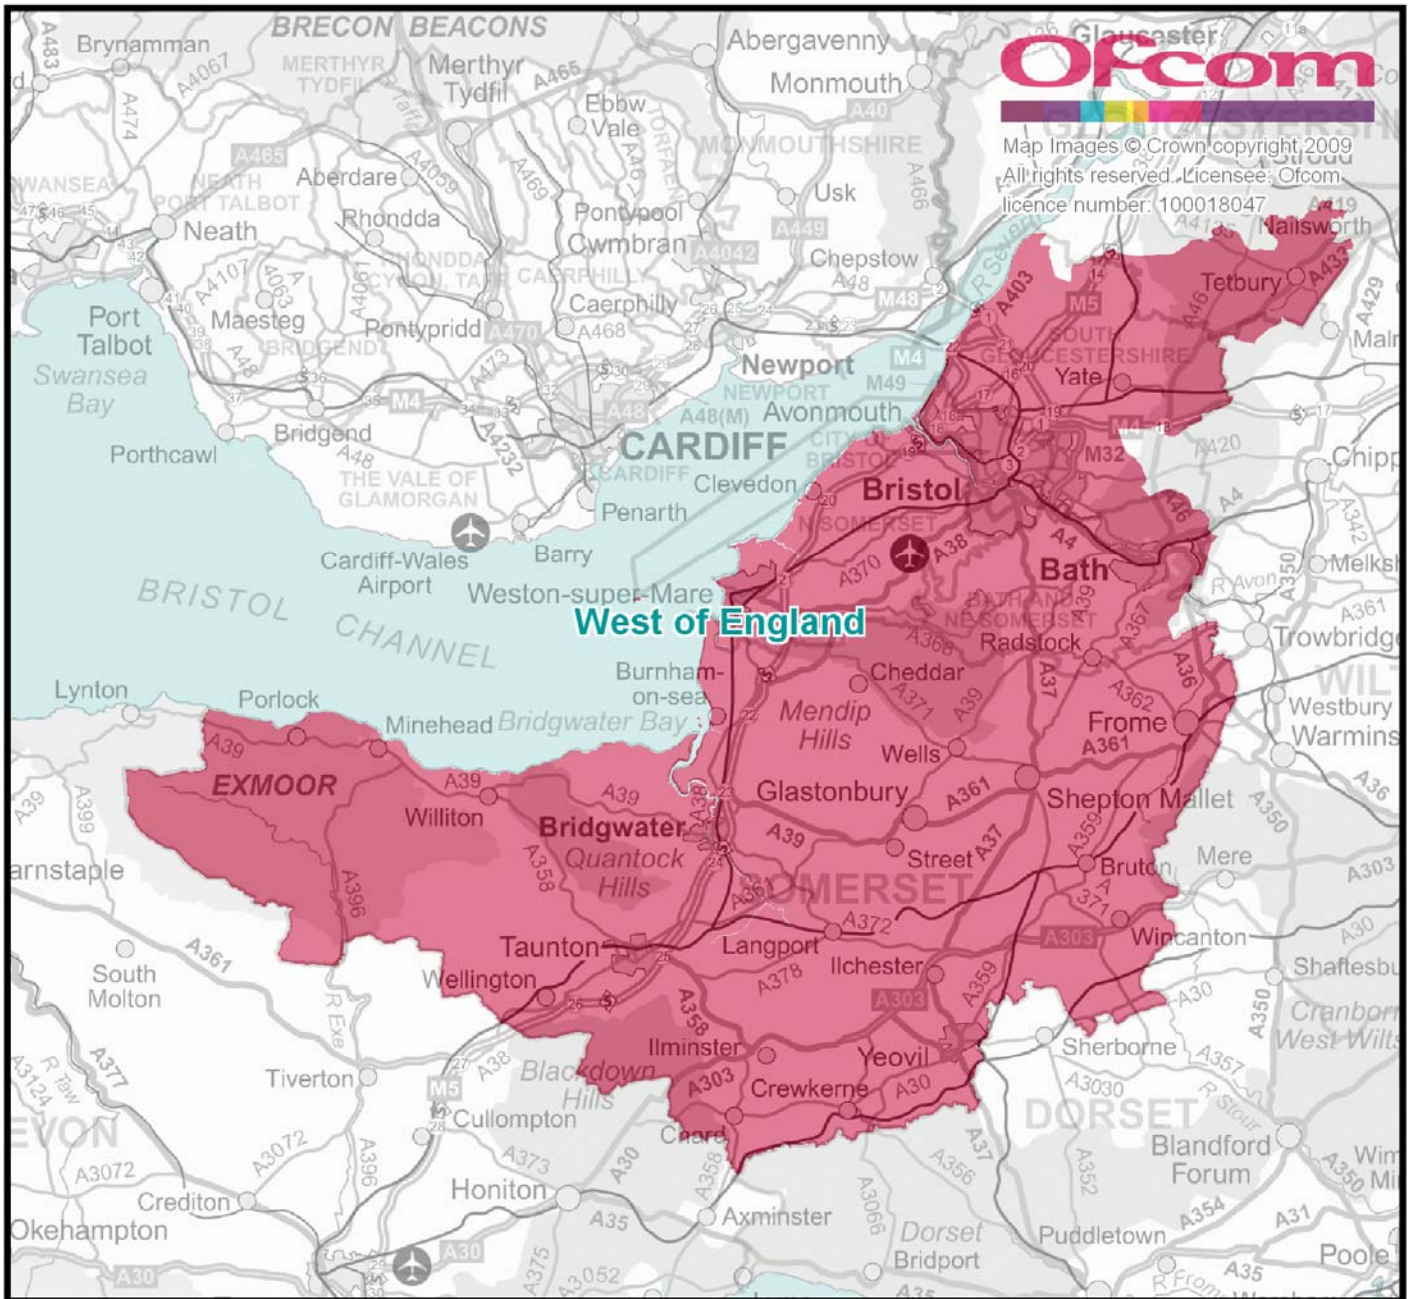

Glasgow & SW Scotland - proposed defined area

Home Counties - proposed defined area

Liverpool - proposed defined area

London - proposed defined area

Manchester - proposed defined area

North East England - proposed defined area

Northern Scotland - proposed defined area

Solent - proposed defined area

South Wales - proposed defined area

South West - proposed defined area

South West Midlands - proposed defined area

South Yorkshire - proposed defined area

Stoke-on-Trent - proposed defined area

Surrey & Sussex - proposed defined area

Thames Valley - proposed defined area

West of England - proposed defined area

West Wales - proposed define area

West Yorkshire - proposed defined area

Wiltshire - proposed defined area