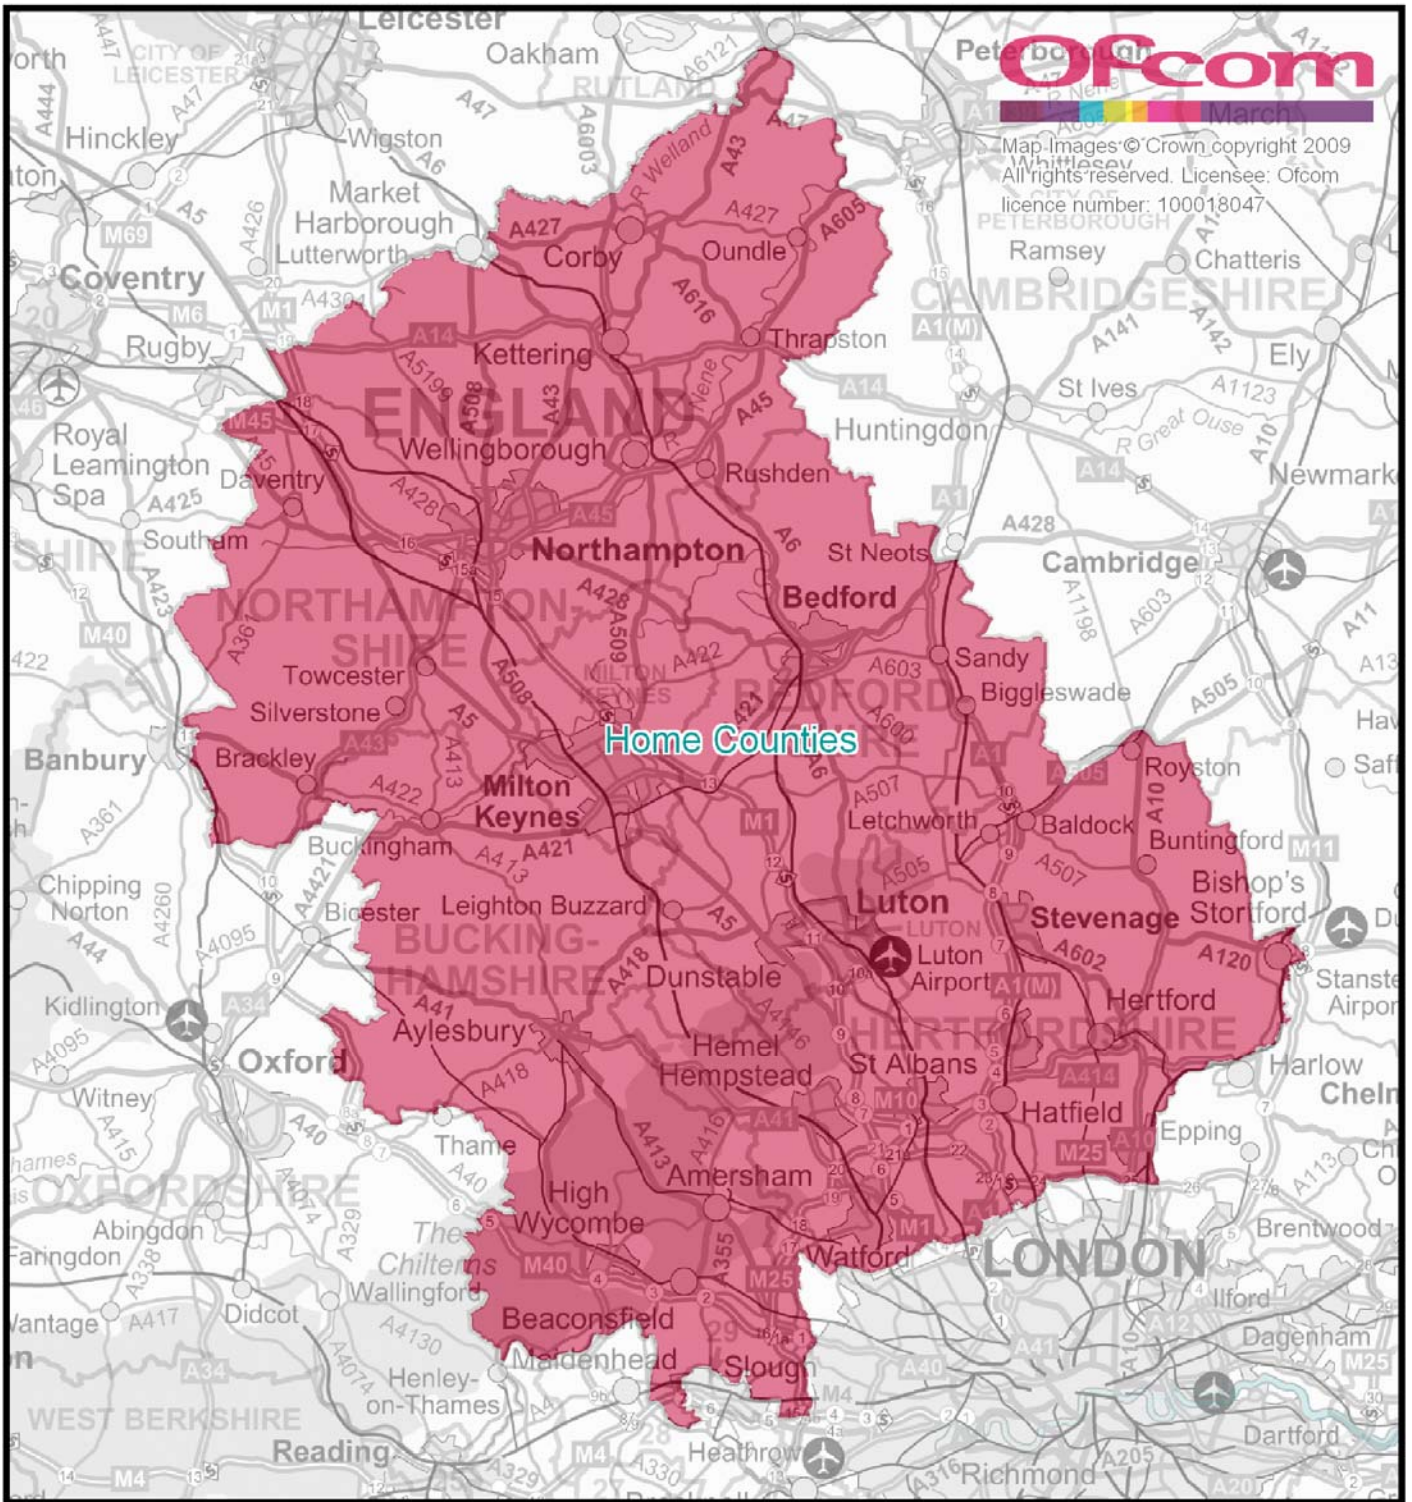

East Midlands - proposed defined area

Ofcom

Map Images © Crown copyright 2009
 All rights reserved. Licensee: Ofcom
 licence number: 100018047

East Riding & Lincolnshire - proposed defined area

Edinburgh and the Borders - proposed defined area

Glasgow & SW Scotland - proposed defined area

Home Counties - proposed defined area

Liverpool - proposed defined area

London - proposed defined area

Manchester - proposed defined area

North East England - proposed defined area

Stoke-on-Trent - proposed defined area

Surrey & Sussex - proposed defined area

Thames Valley - proposed defined area

West of England - proposed defined area

West Wales - proposed define area

West Yorkshire - proposed defined area

Wiltshire - proposed defined area