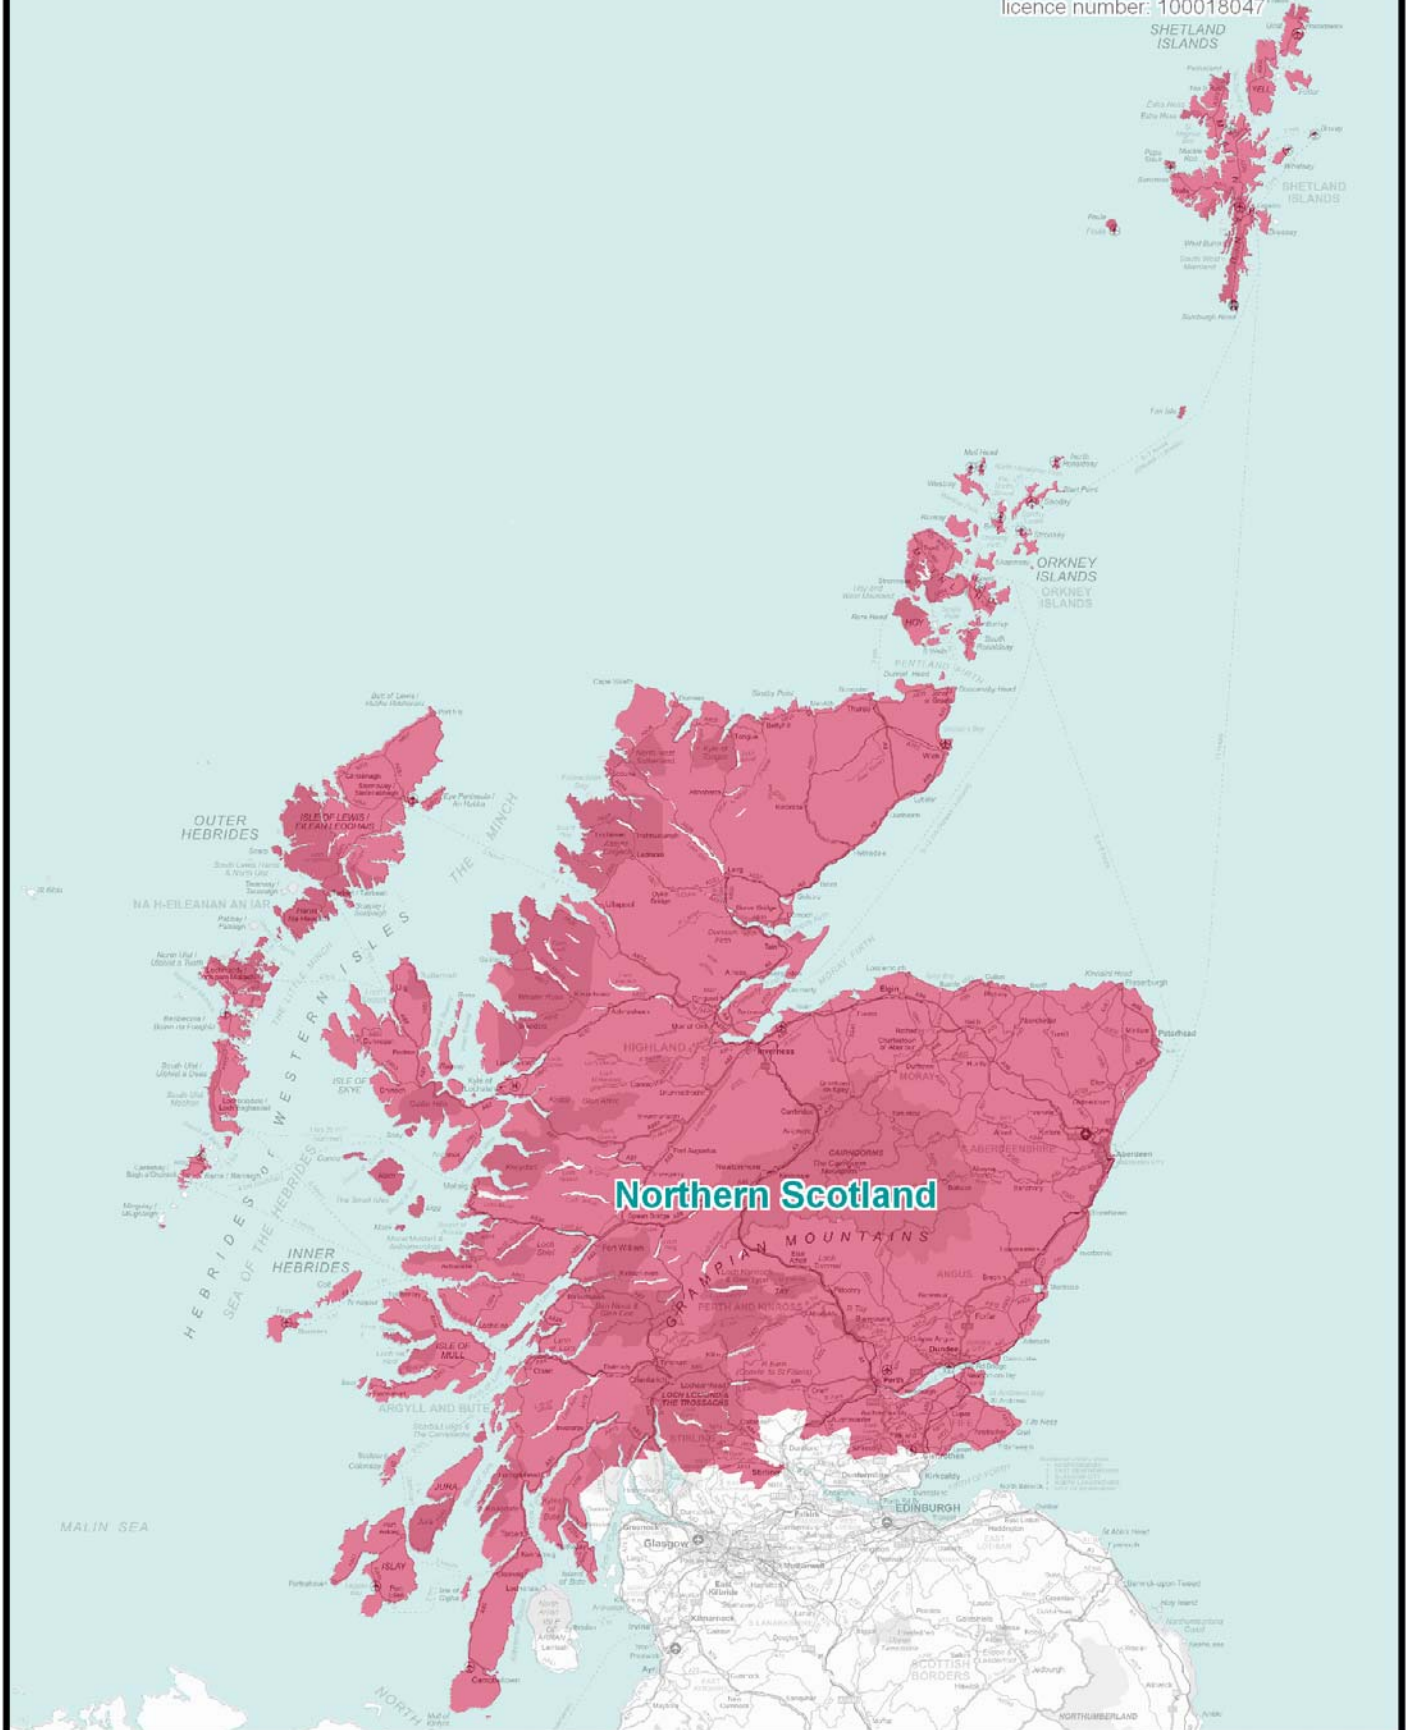

Glasgow & SW Scotland - proposed defined area

Home Counties - proposed defined area

Liverpool - proposed defined area

London - proposed defined area

Manchester - proposed defined area

North East England - proposed defined area

Northern Scotland - proposed defined area

Solent - proposed defined area

South Wales - proposed defined area

South West - proposed defined area

South West Midlands - proposed defined area

South Yorkshire - proposed defined area

Stoke-on-Trent - proposed defined area

Surrey & Sussex - proposed defined area

Thames Valley - proposed defined area

West of England - proposed defined area

West Wales - proposed define area

West Yorkshire - proposed defined area

Wiltshire - proposed defined area