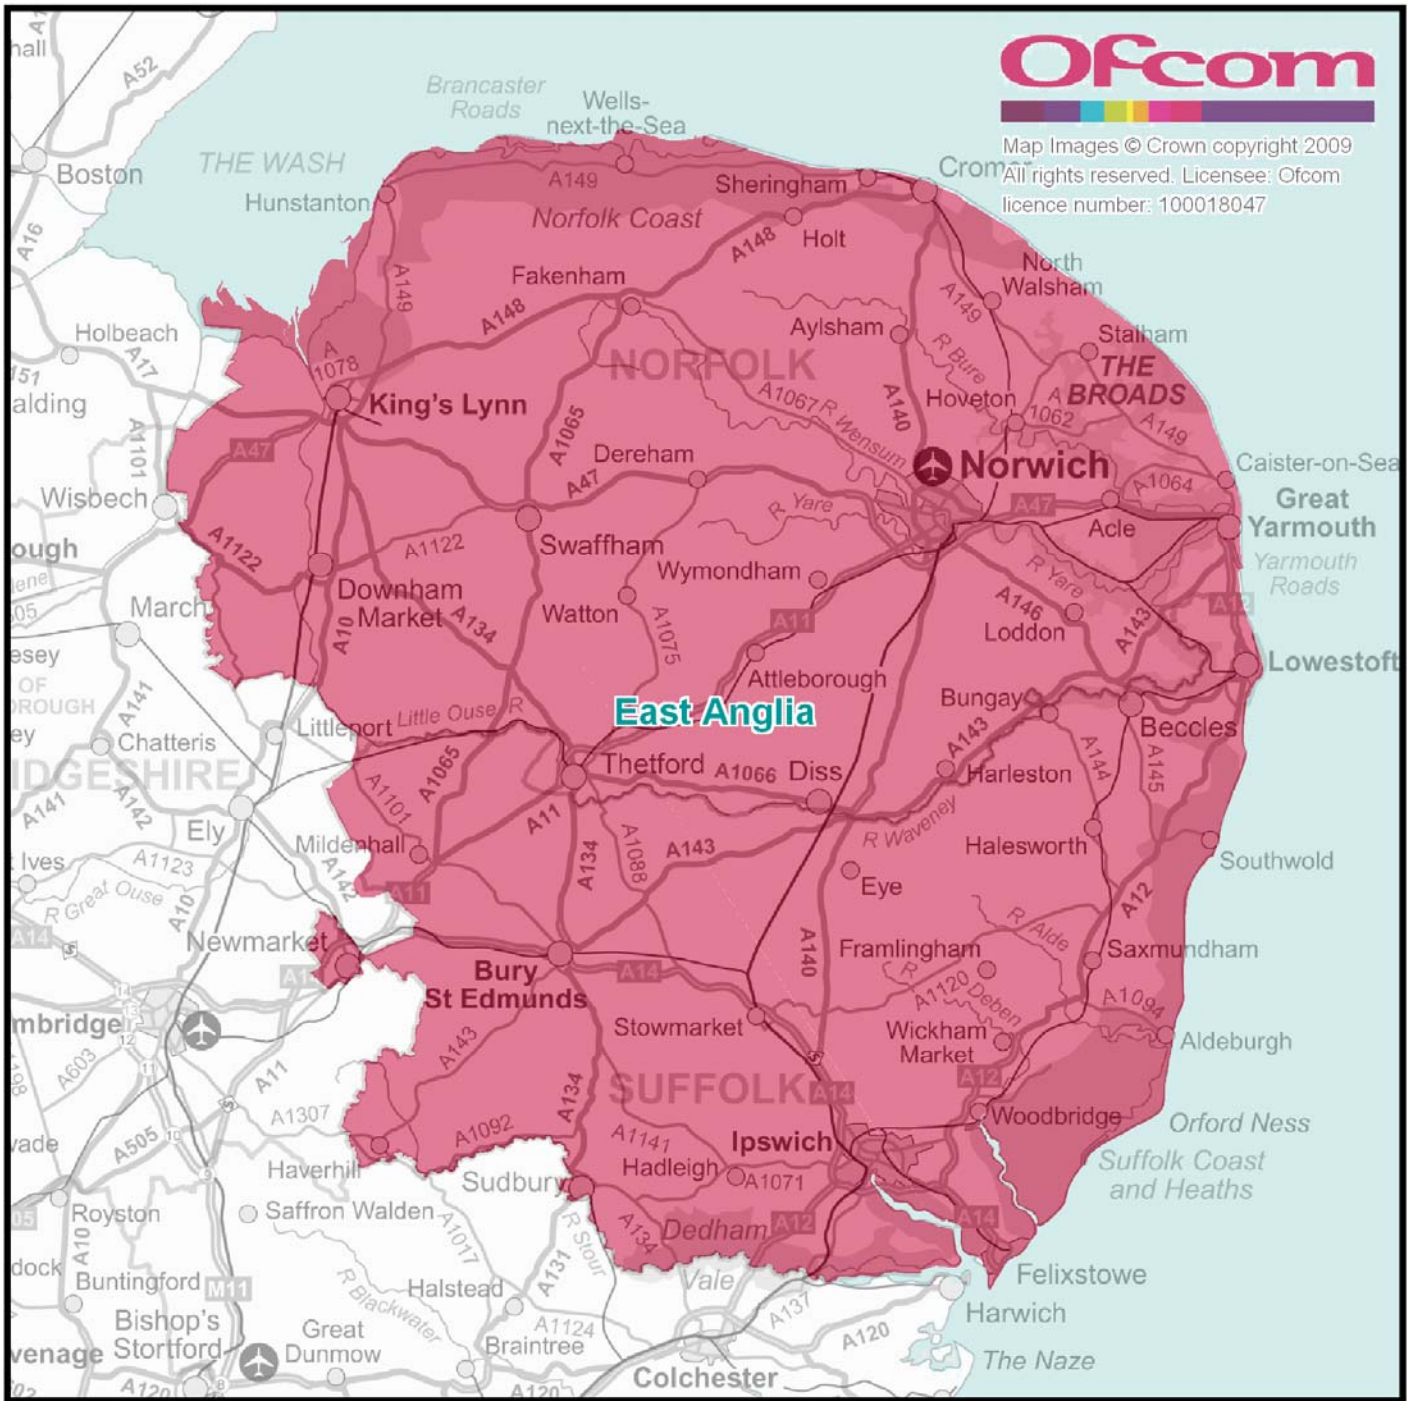

Birmingham & Warwickshire - proposed defined area

Ofcom

Map Images © Crown copyright 2009
 All rights reserved. Licensee: Ofcom
 licence number: 100018047

Cambridgeshire - proposed defined area

East Anglia - proposed defined area

East Midlands - proposed defined area

Ofcom

Map Images © Crown copyright 2009
 All rights reserved. Licensee: Ofcom
 licence number: 100018047

East Riding & Lincolnshire - proposed defined area

Edinburgh and the Borders - proposed defined area

Glasgow & SW Scotland - proposed defined area

Home Counties - proposed defined area

Liverpool - proposed defined area

London - proposed defined area

Manchester - proposed defined area

North East England - proposed defined area

Stoke-on-Trent - proposed defined area

Surrey & Sussex - proposed defined area

Thames Valley - proposed defined area

West of England - proposed defined area

West Wales - proposed define area

West Yorkshire - proposed defined area