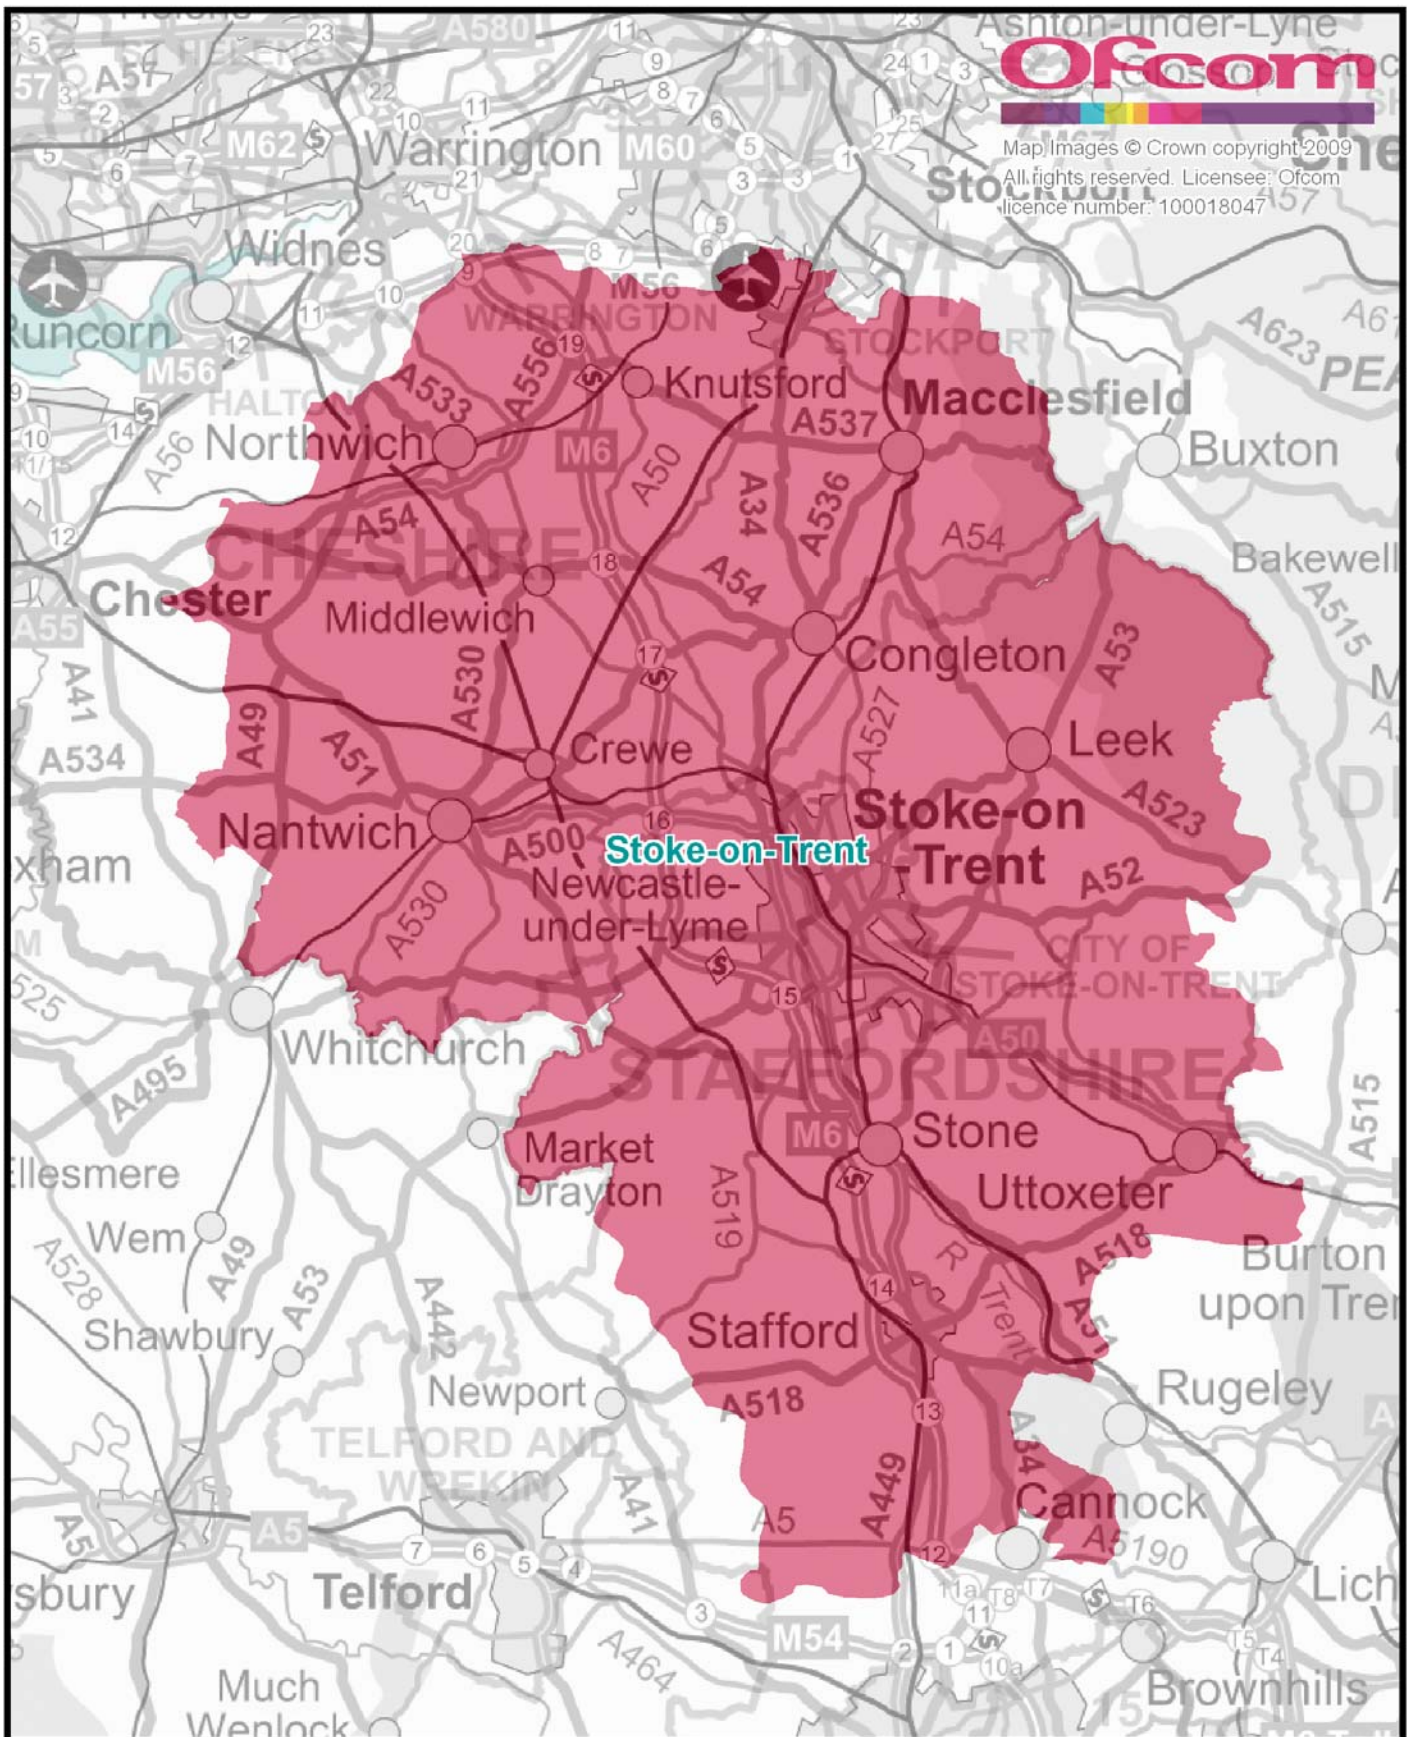

Glasgow & SW Scotland - proposed defined area

Home Counties - proposed defined area

Liverpool - proposed defined area

London - proposed defined area

Manchester - proposed defined area

North East England - proposed defined area

Northern Scotland - proposed defined area

Solent - proposed defined area

South Wales - proposed defined area

South West - proposed defined area

South West Midlands - proposed defined area

South Yorkshire - proposed defined area

Stoke-on-Trent - proposed defined area

Surrey & Sussex - proposed defined area

Thames Valley - proposed defined area

West of England - proposed defined area

West Wales - proposed define area

West Yorkshire - proposed defined area

Wiltshire - proposed defined area