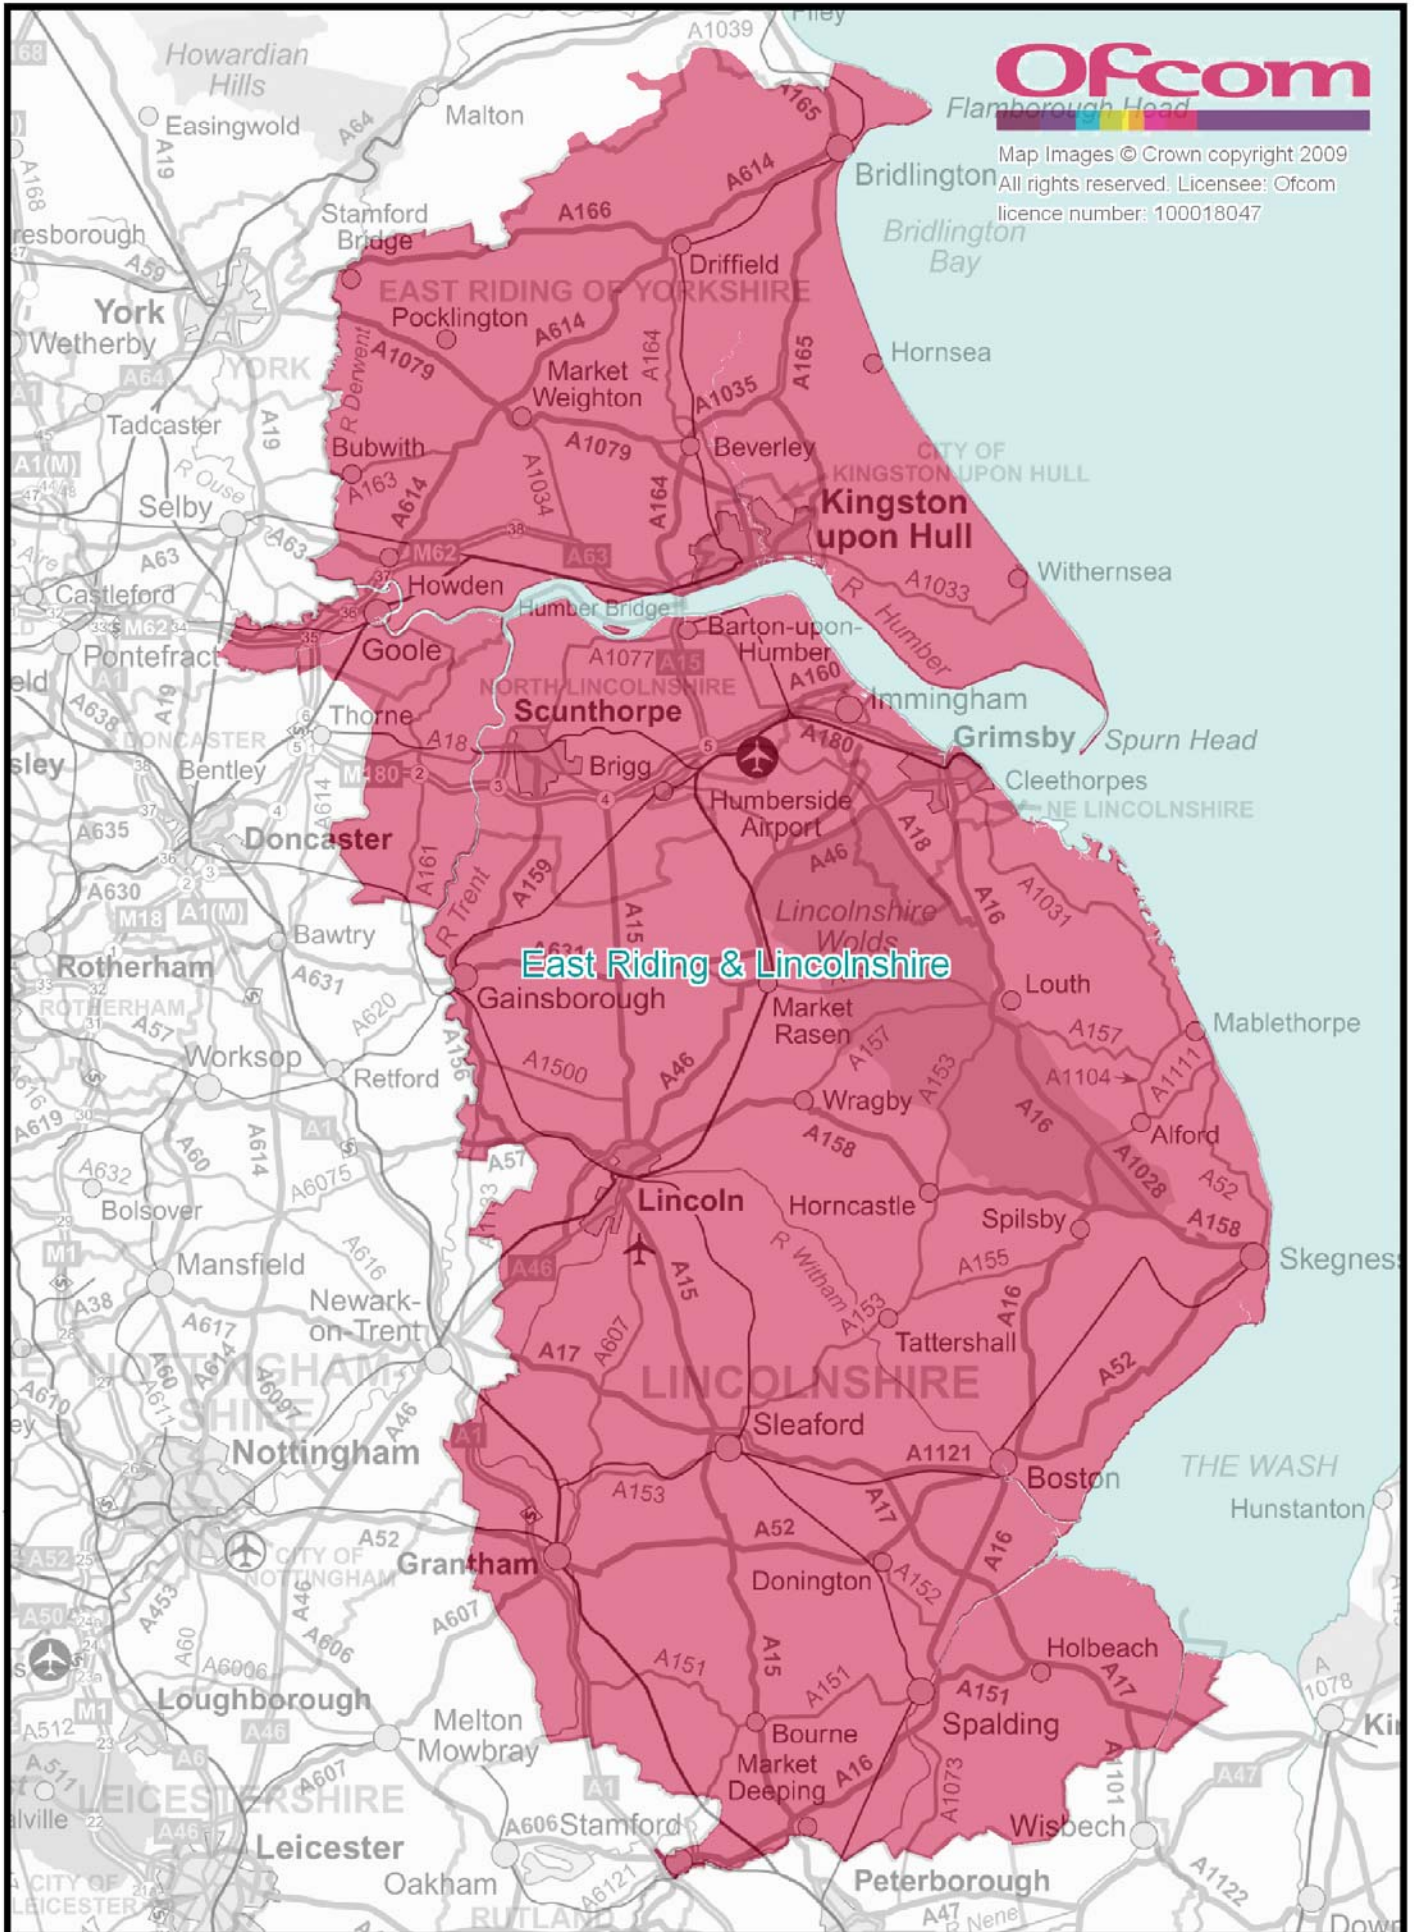

Birmingham & Warwickshire - proposed defined area

Ofcom

Map Images © Crown copyright 2009
 All rights reserved. Licensee: Ofcom
 licence number: 100018047

Cambridgeshire - proposed defined area

East Anglia - proposed defined area

East Midlands - proposed defined area

Ofcom

Map Images © Crown copyright 2009
 All rights reserved. Licensee: Ofcom
 licence number: 100018047

East Riding & Lincolnshire - proposed defined area

Edinburgh and the Borders - proposed defined area

Glasgow & SW Scotland - proposed defined area

Home Counties - proposed defined area

Liverpool - proposed defined area

London - proposed defined area

Manchester - proposed defined area

North East England - proposed defined area

Northern Scotland - proposed defined area

Solent - proposed defined area

South Wales - proposed defined area

South West - proposed defined area

South West Midlands - proposed defined area

South Yorkshire - proposed defined area