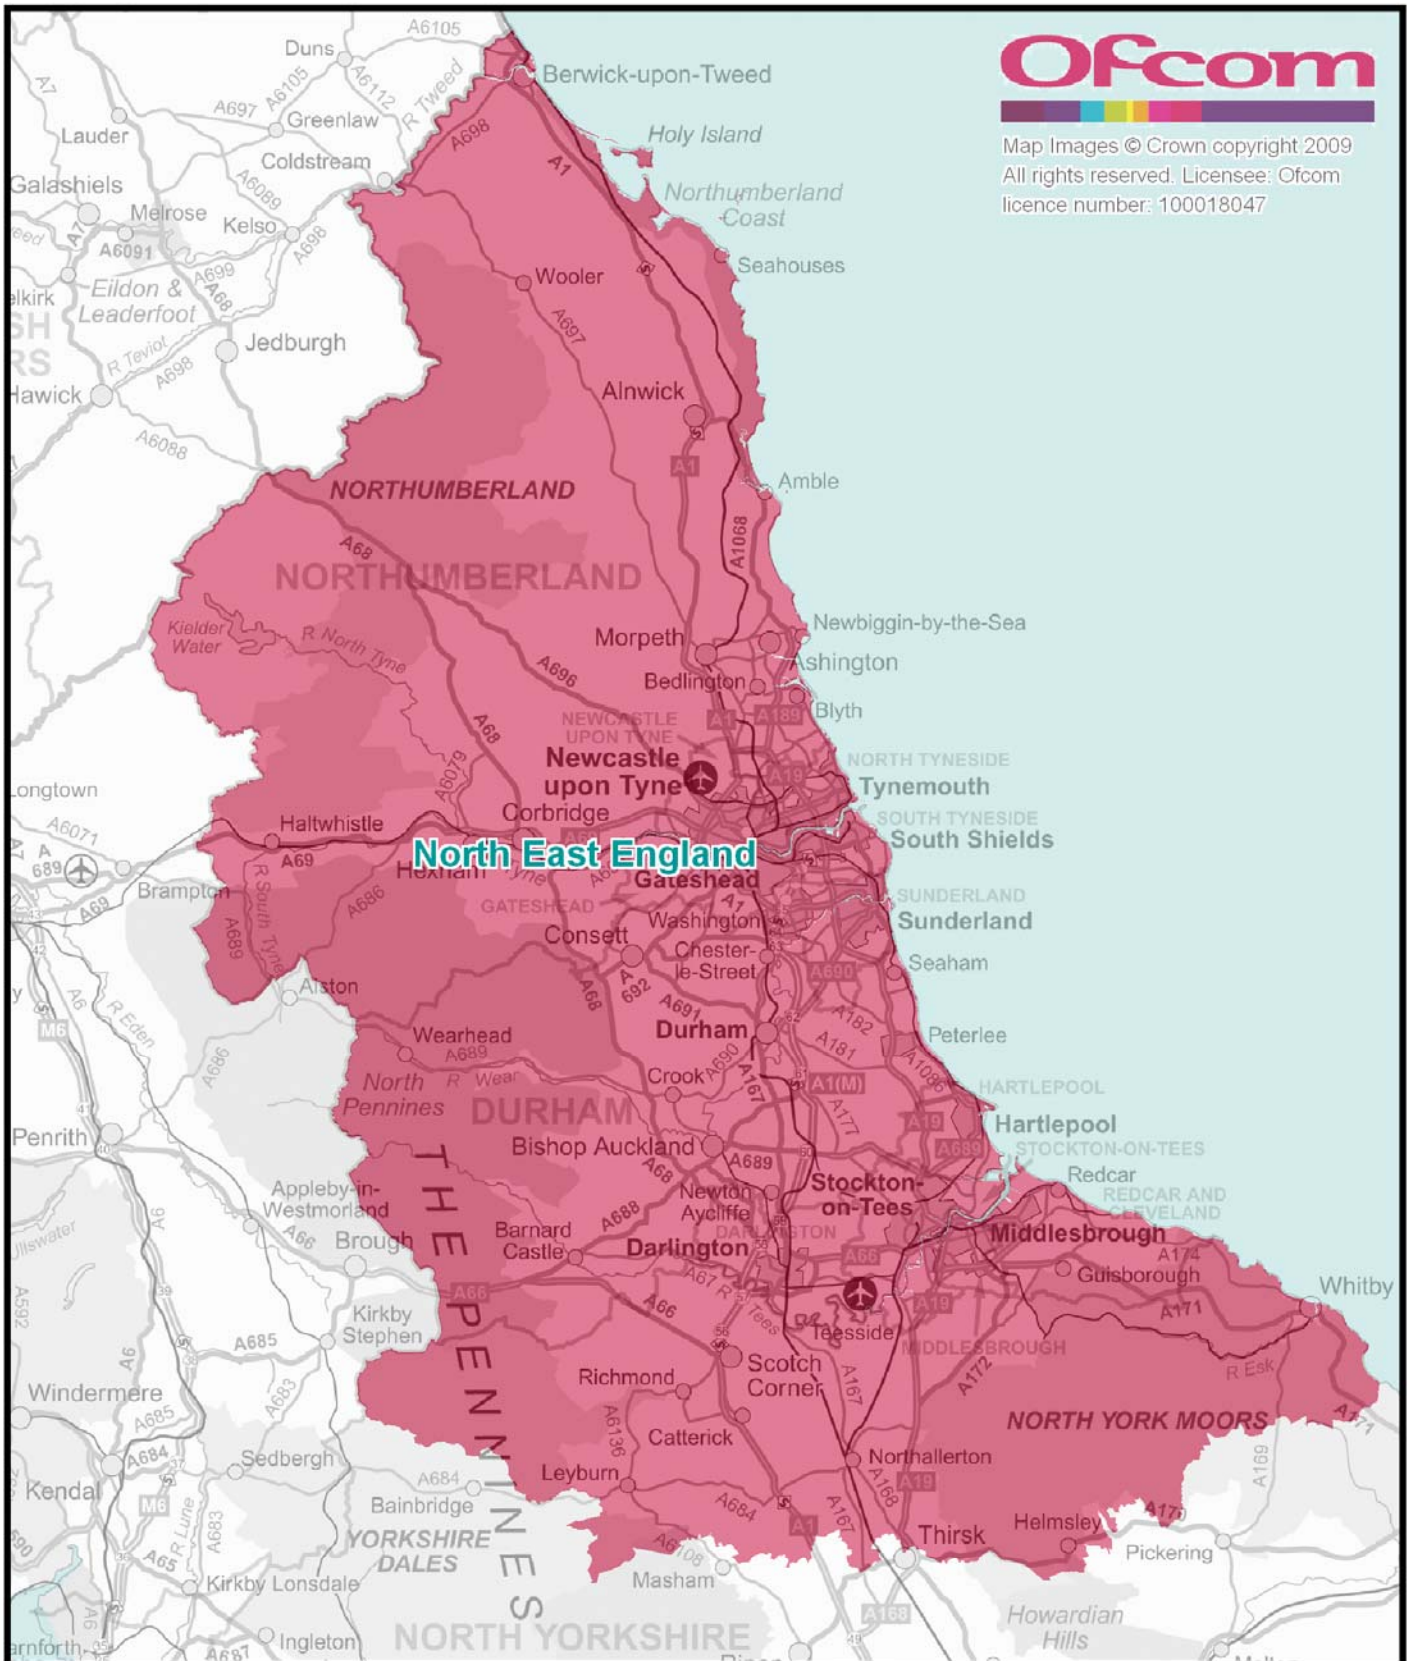

East Midlands - proposed defined area

Ofcom

Map Images © Crown copyright 2009
 All rights reserved. Licensee: Ofcom
 licence number: 100018047

East Riding & Lincolnshire - proposed defined area

Edinburgh and the Borders - proposed defined area

Glasgow & SW Scotland - proposed defined area

Home Counties - proposed defined area

Liverpool - proposed defined area

London - proposed defined area

Manchester - proposed defined area

North East England - proposed defined area

Northern Scotland - proposed defined area

Solent - proposed defined area

South Wales - proposed defined area

South West - proposed defined area

South West Midlands - proposed defined area

South Yorkshire - proposed defined area

Stoke-on-Trent - proposed defined area

Surrey & Sussex - proposed defined area

Thames Valley - proposed defined area

West of England - proposed defined area

West Wales - proposed define area

West Yorkshire - proposed defined area