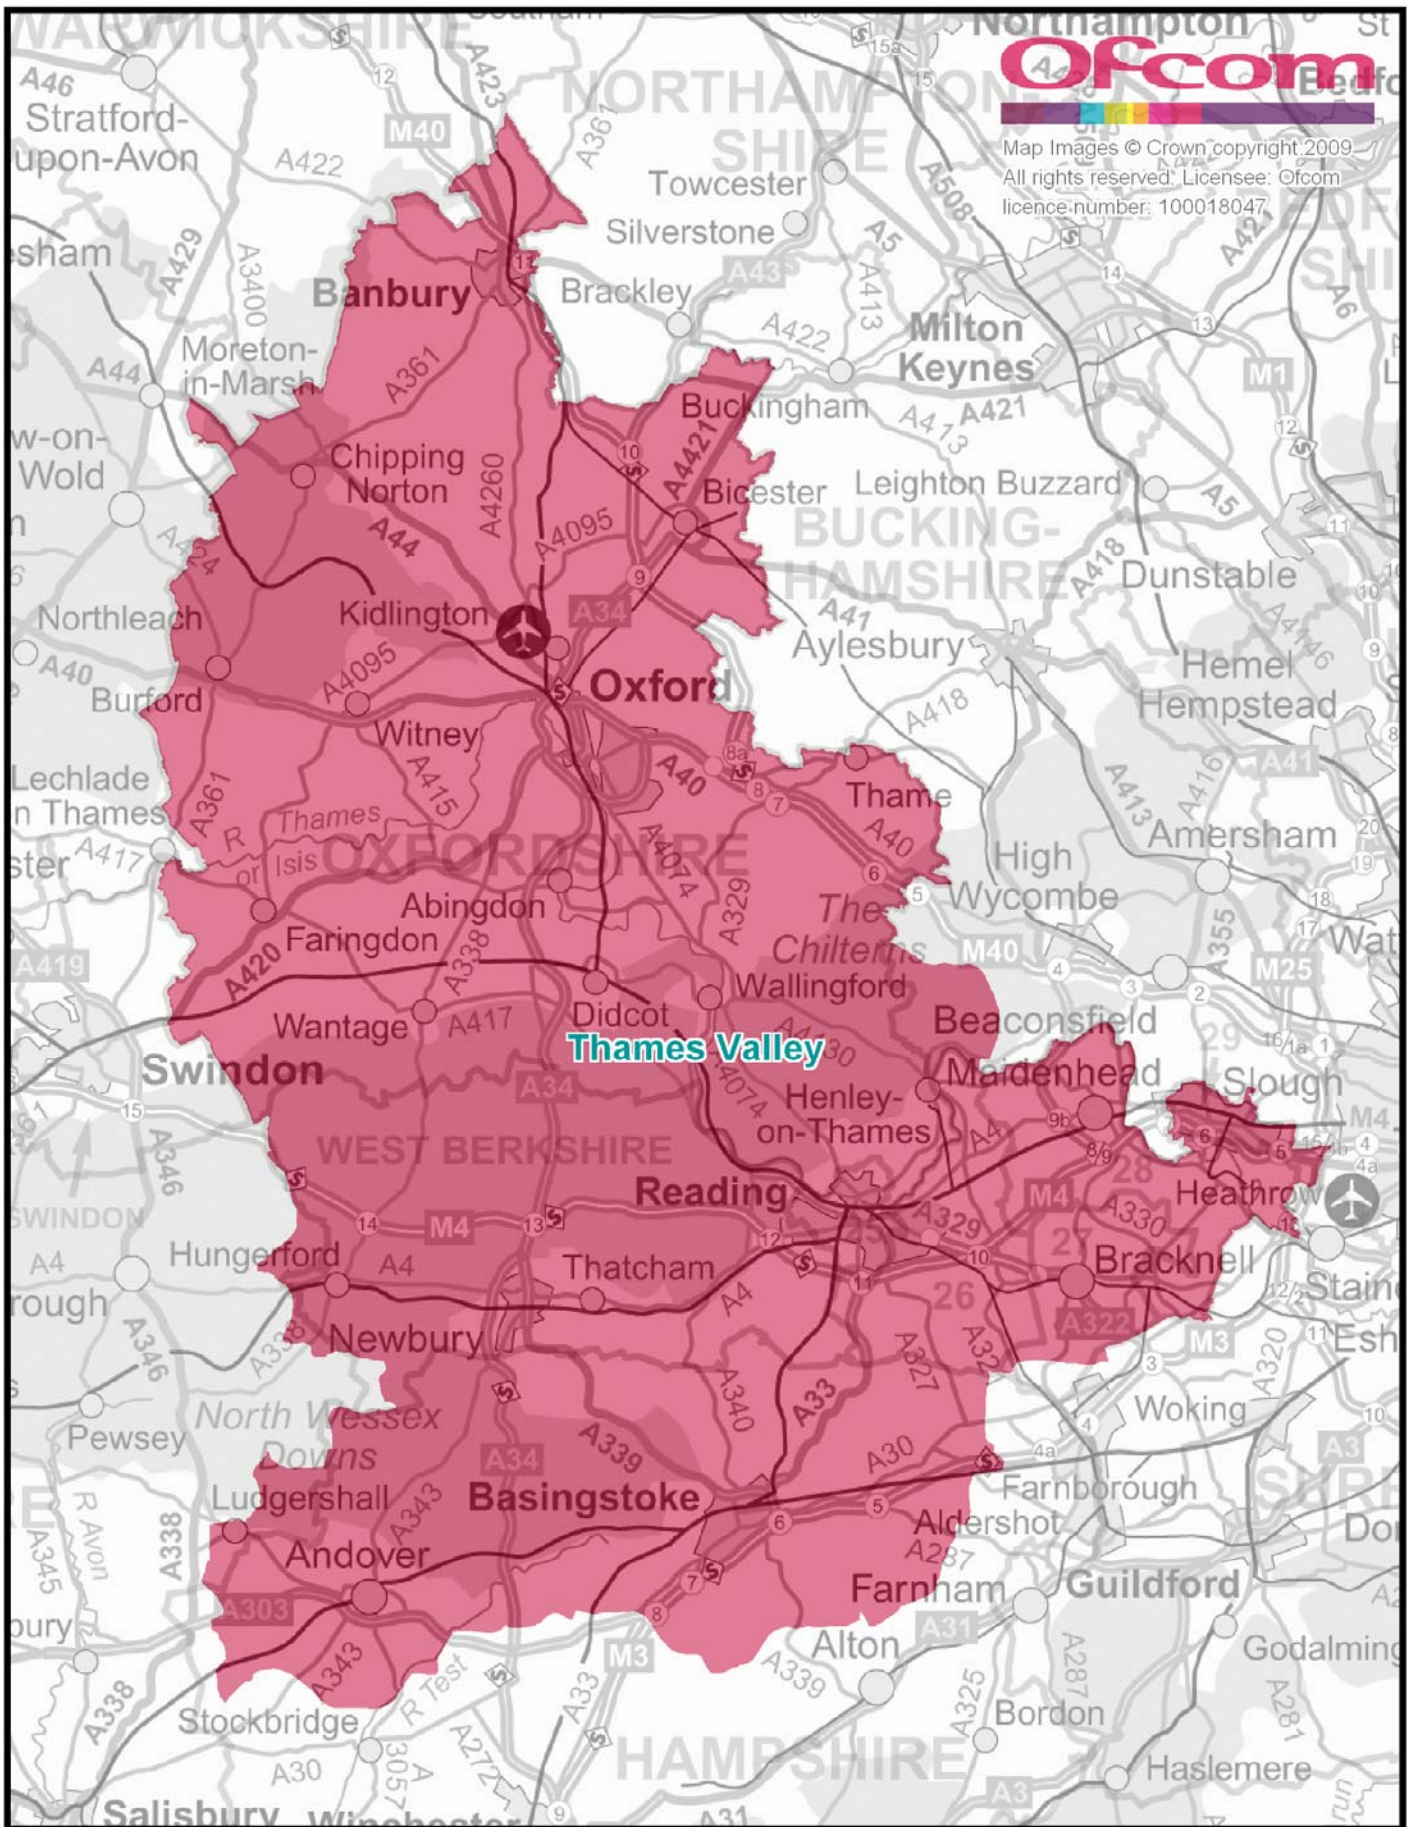

Glasgow & SW Scotland - proposed defined area

Home Counties - proposed defined area

Liverpool - proposed defined area

London - proposed defined area

Manchester - proposed defined area

North East England - proposed defined area

Northern Scotland - proposed defined area

Solent - proposed defined area

South Wales - proposed defined area

South West - proposed defined area

South West Midlands - proposed defined area

South Yorkshire - proposed defined area

Stoke-on-Trent - proposed defined area

Surrey & Sussex - proposed defined area

Thames Valley - proposed defined area

West of England - proposed defined area

West Wales - proposed define area

West Yorkshire - proposed defined area

Wiltshire - proposed defined area