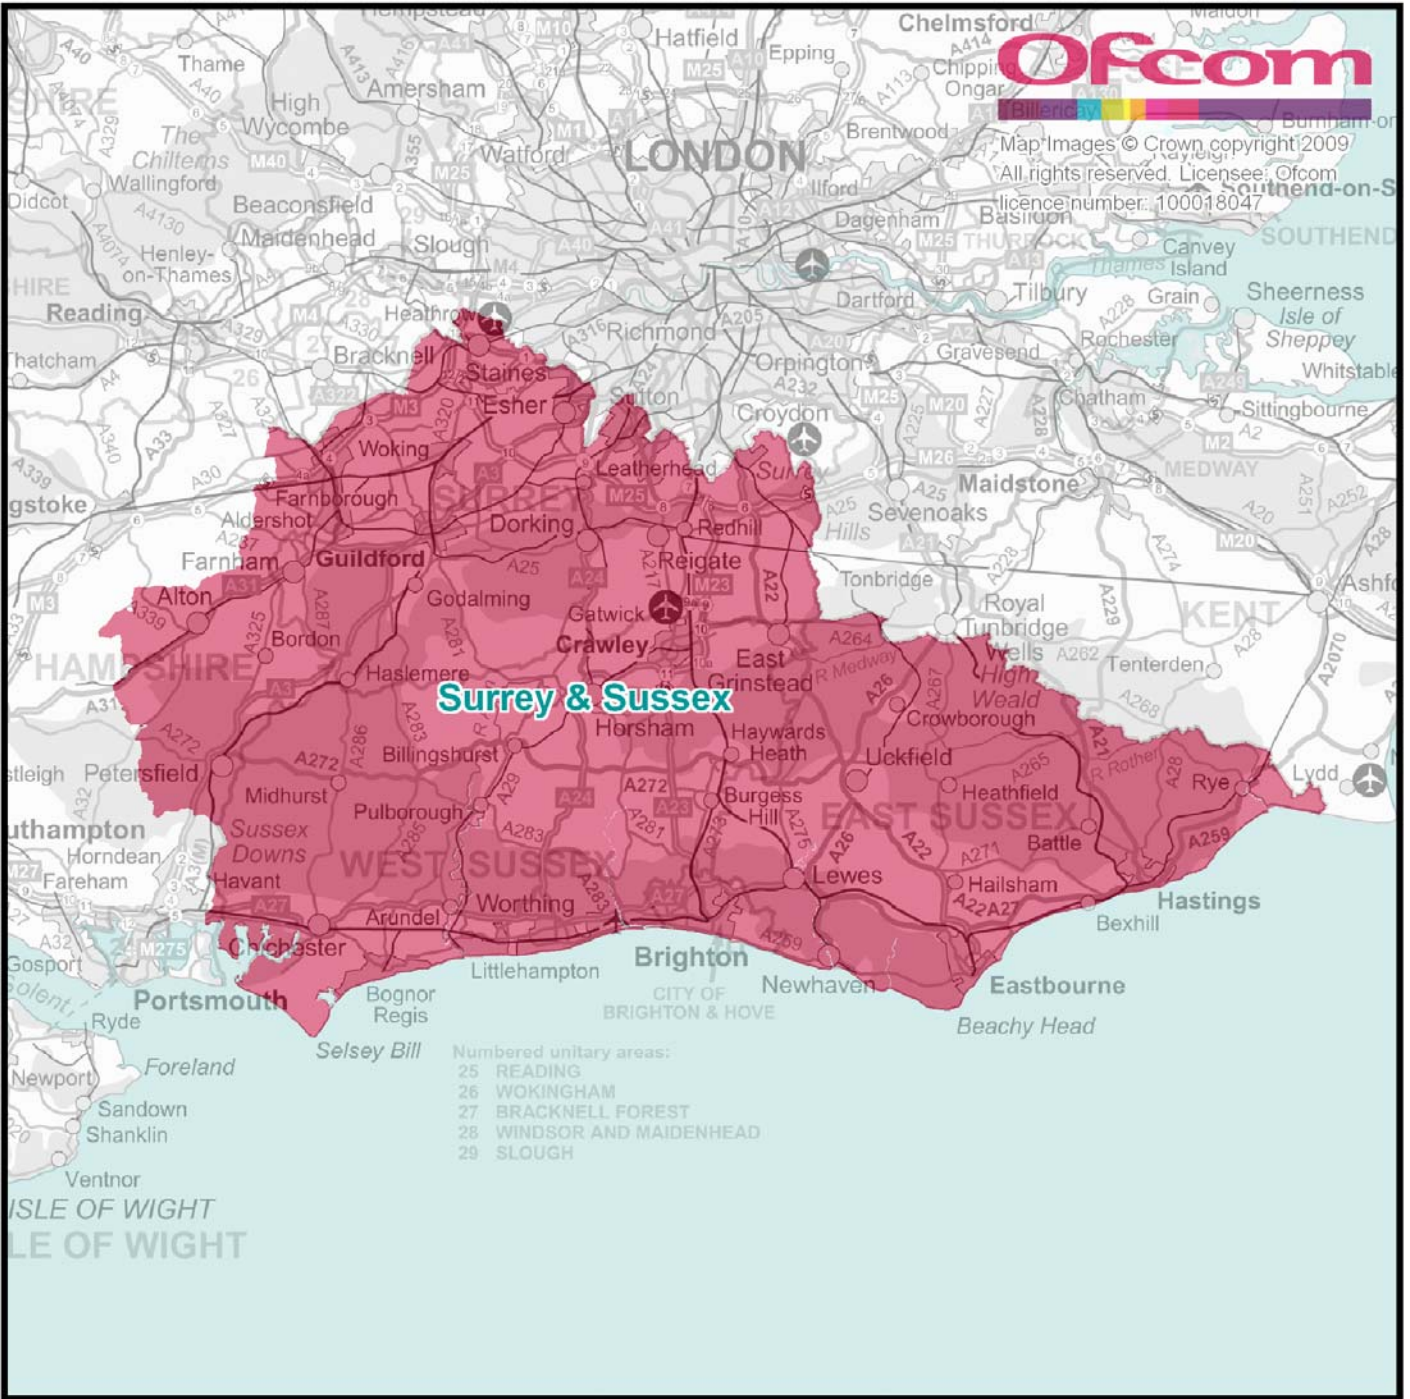

Glasgow & SW Scotland - proposed defined area

Home Counties - proposed defined area

Liverpool - proposed defined area

London - proposed defined area

Manchester - proposed defined area

North East England - proposed defined area

Northern Scotland - proposed defined area

Solent - proposed defined area

South Wales - proposed defined area

South West - proposed defined area

South West Midlands - proposed defined area

South Yorkshire - proposed defined area

Stoke-on-Trent - proposed defined area

Surrey & Sussex - proposed defined area

Thames Valley - proposed defined area

West of England - proposed defined area

West Wales - proposed define area

West Yorkshire - proposed defined area