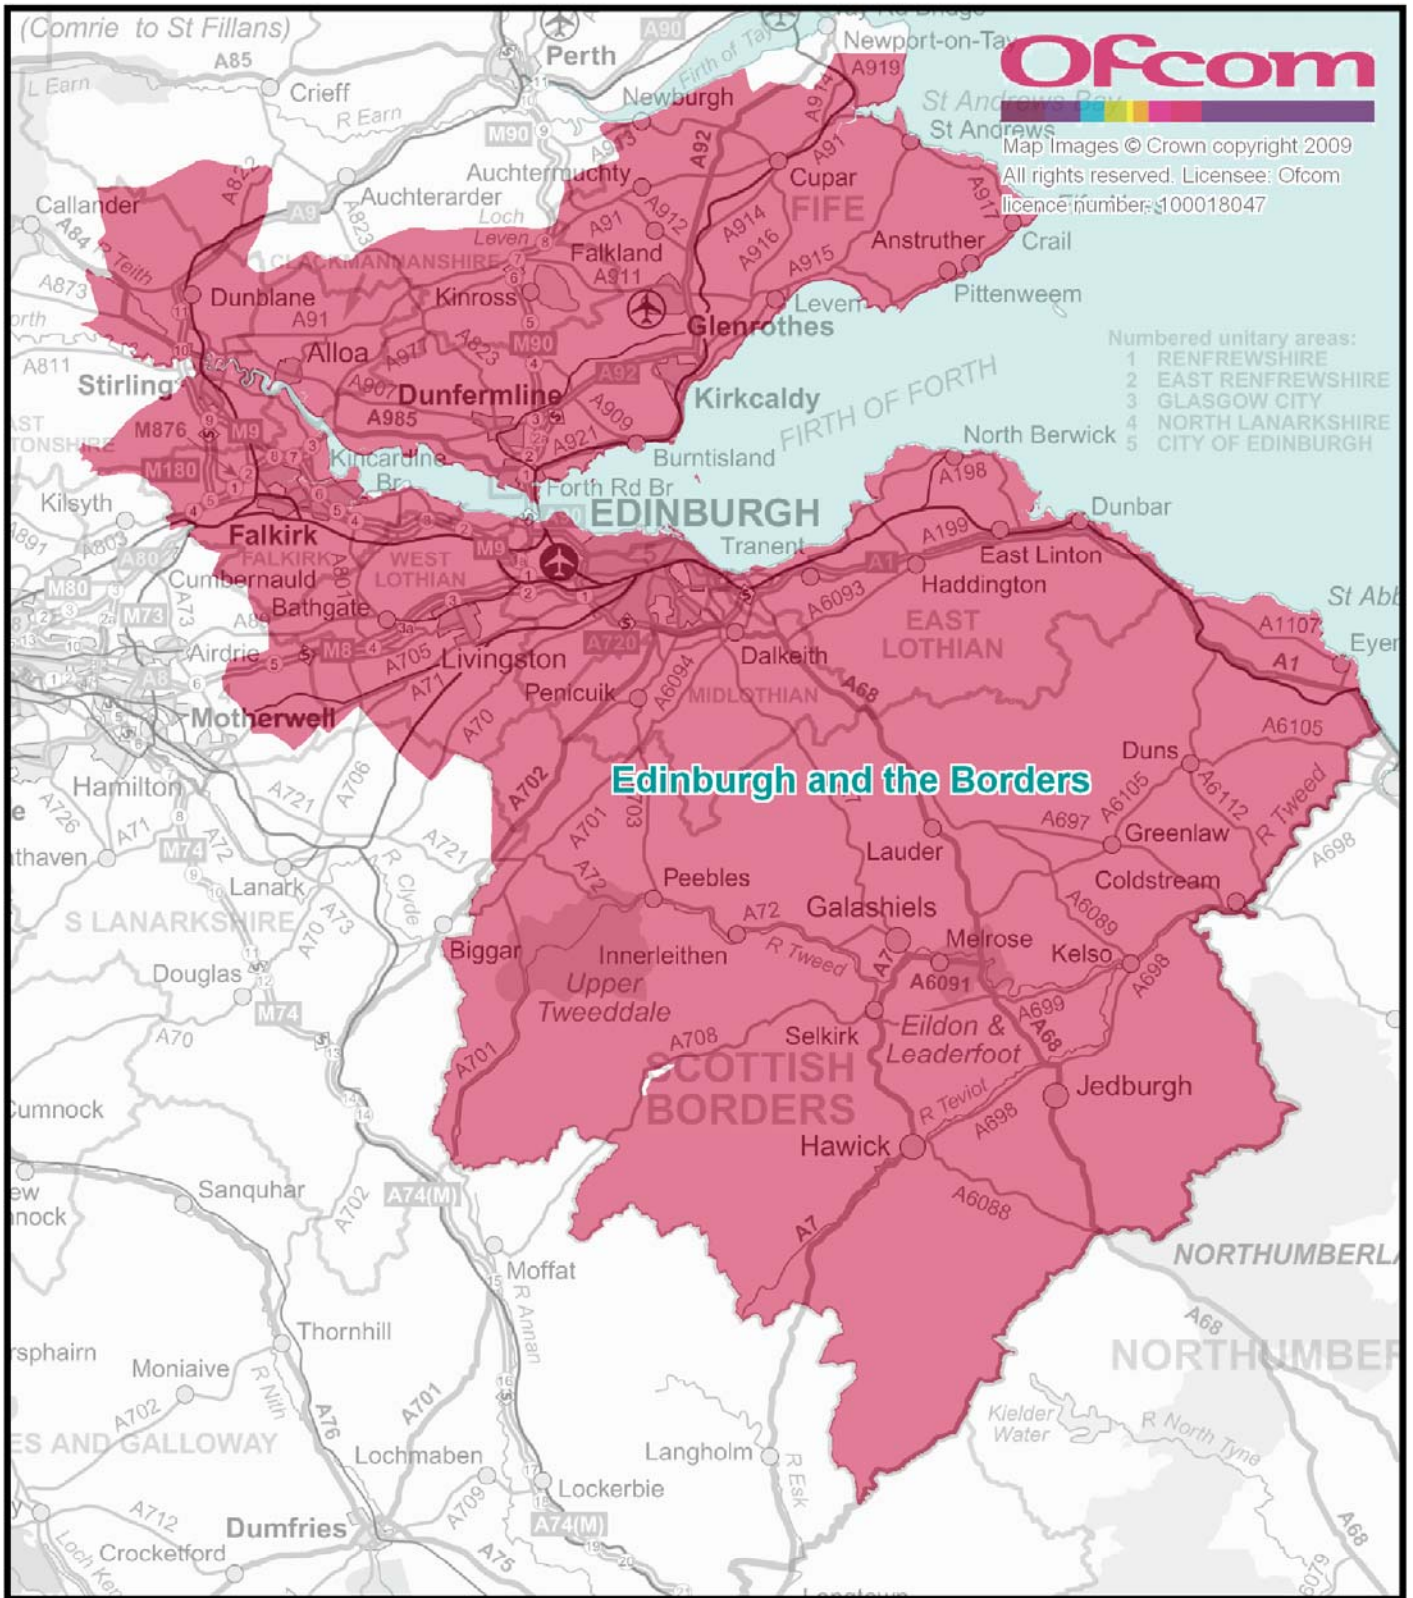

Birmingham & Warwickshire - proposed defined area

Ofcom

Map Images © Crown copyright 2009
 All rights reserved. Licensee: Ofcom
 licence number: 100018047

Cambridgeshire - proposed defined area

East Anglia - proposed defined area

East Midlands - proposed defined area

Ofcom

Map Images © Crown copyright 2009
 All rights reserved. Licensee: Ofcom
 licence number: 100018047

East Riding & Lincolnshire - proposed defined area

Edinburgh and the Borders - proposed defined area

Glasgow & SW Scotland - proposed defined area

Home Counties - proposed defined area

Liverpool - proposed defined area

London - proposed defined area

Manchester - proposed defined area

North East England - proposed defined area

Stoke-on-Trent - proposed defined area

Surrey & Sussex - proposed defined area

Thames Valley - proposed defined area

West of England - proposed defined area

West Wales - proposed define area

West Yorkshire - proposed defined area