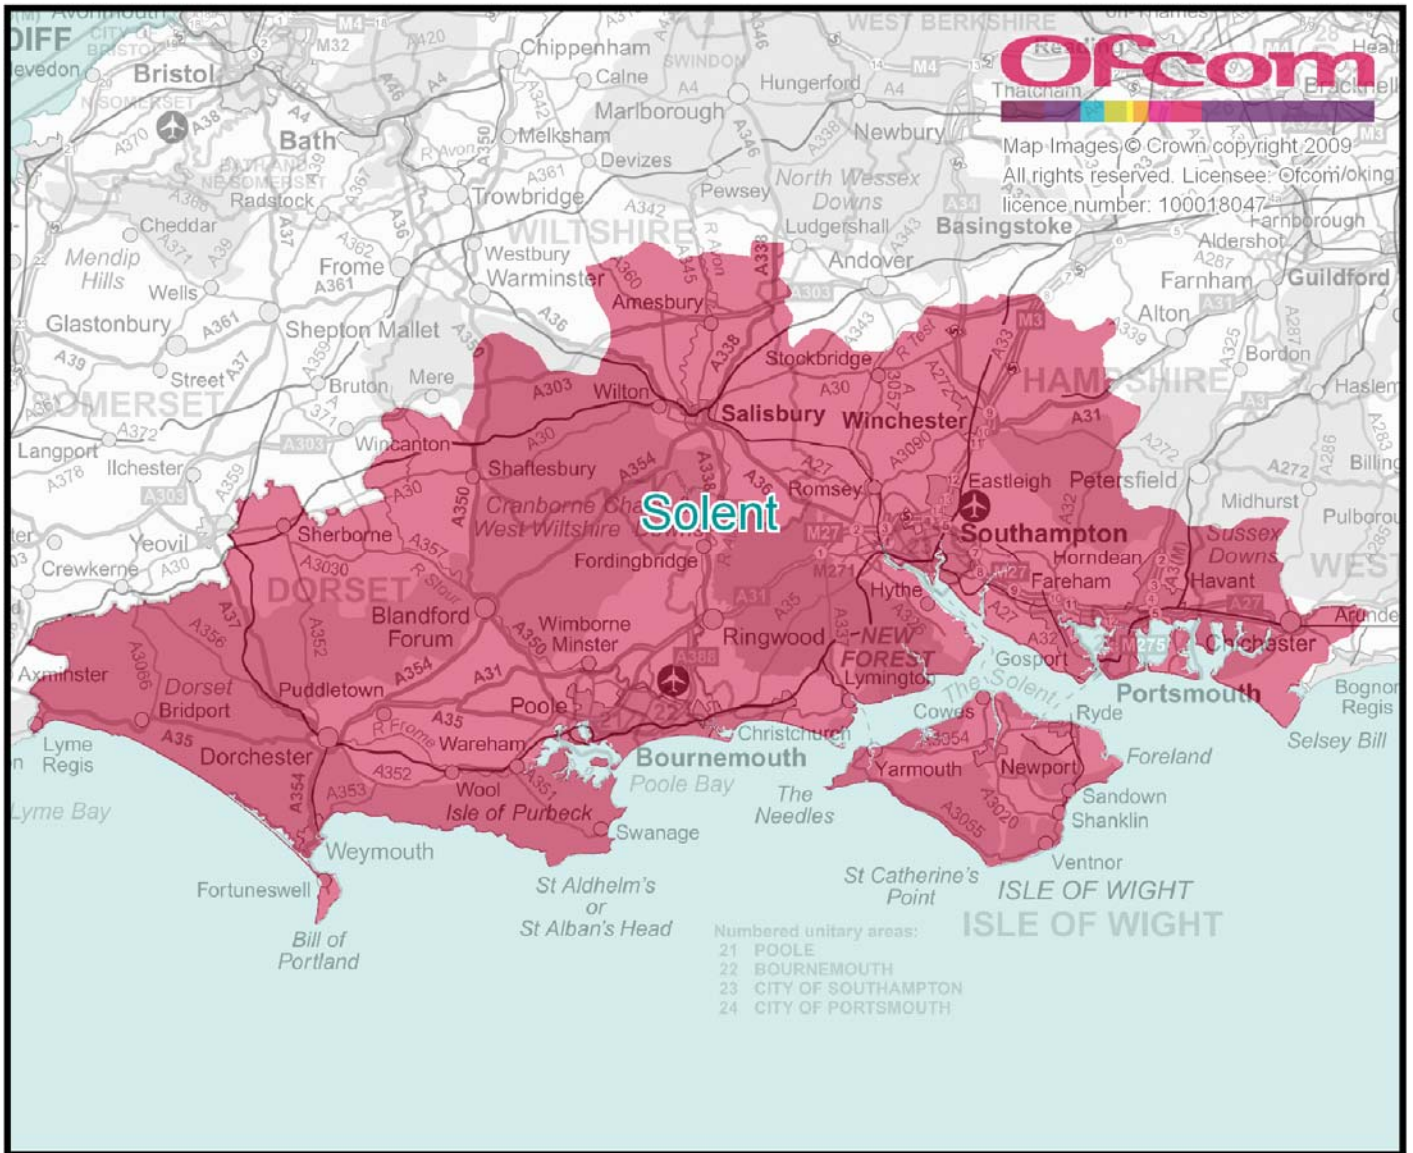

Glasgow & SW Scotland - proposed defined area

Home Counties - proposed defined area

Liverpool - proposed defined area

London - proposed defined area

Manchester - proposed defined area

North East England - proposed defined area

Northern Scotland - proposed defined area

Solent - proposed defined area

South Wales - proposed defined area

South West - proposed defined area

South West Midlands - proposed defined area

South Yorkshire - proposed defined area

Stoke-on-Trent - proposed defined area

Surrey & Sussex - proposed defined area

Thames Valley - proposed defined area

West of England - proposed defined area

West Wales - proposed define area

West Yorkshire - proposed defined area

Wiltshire - proposed defined area