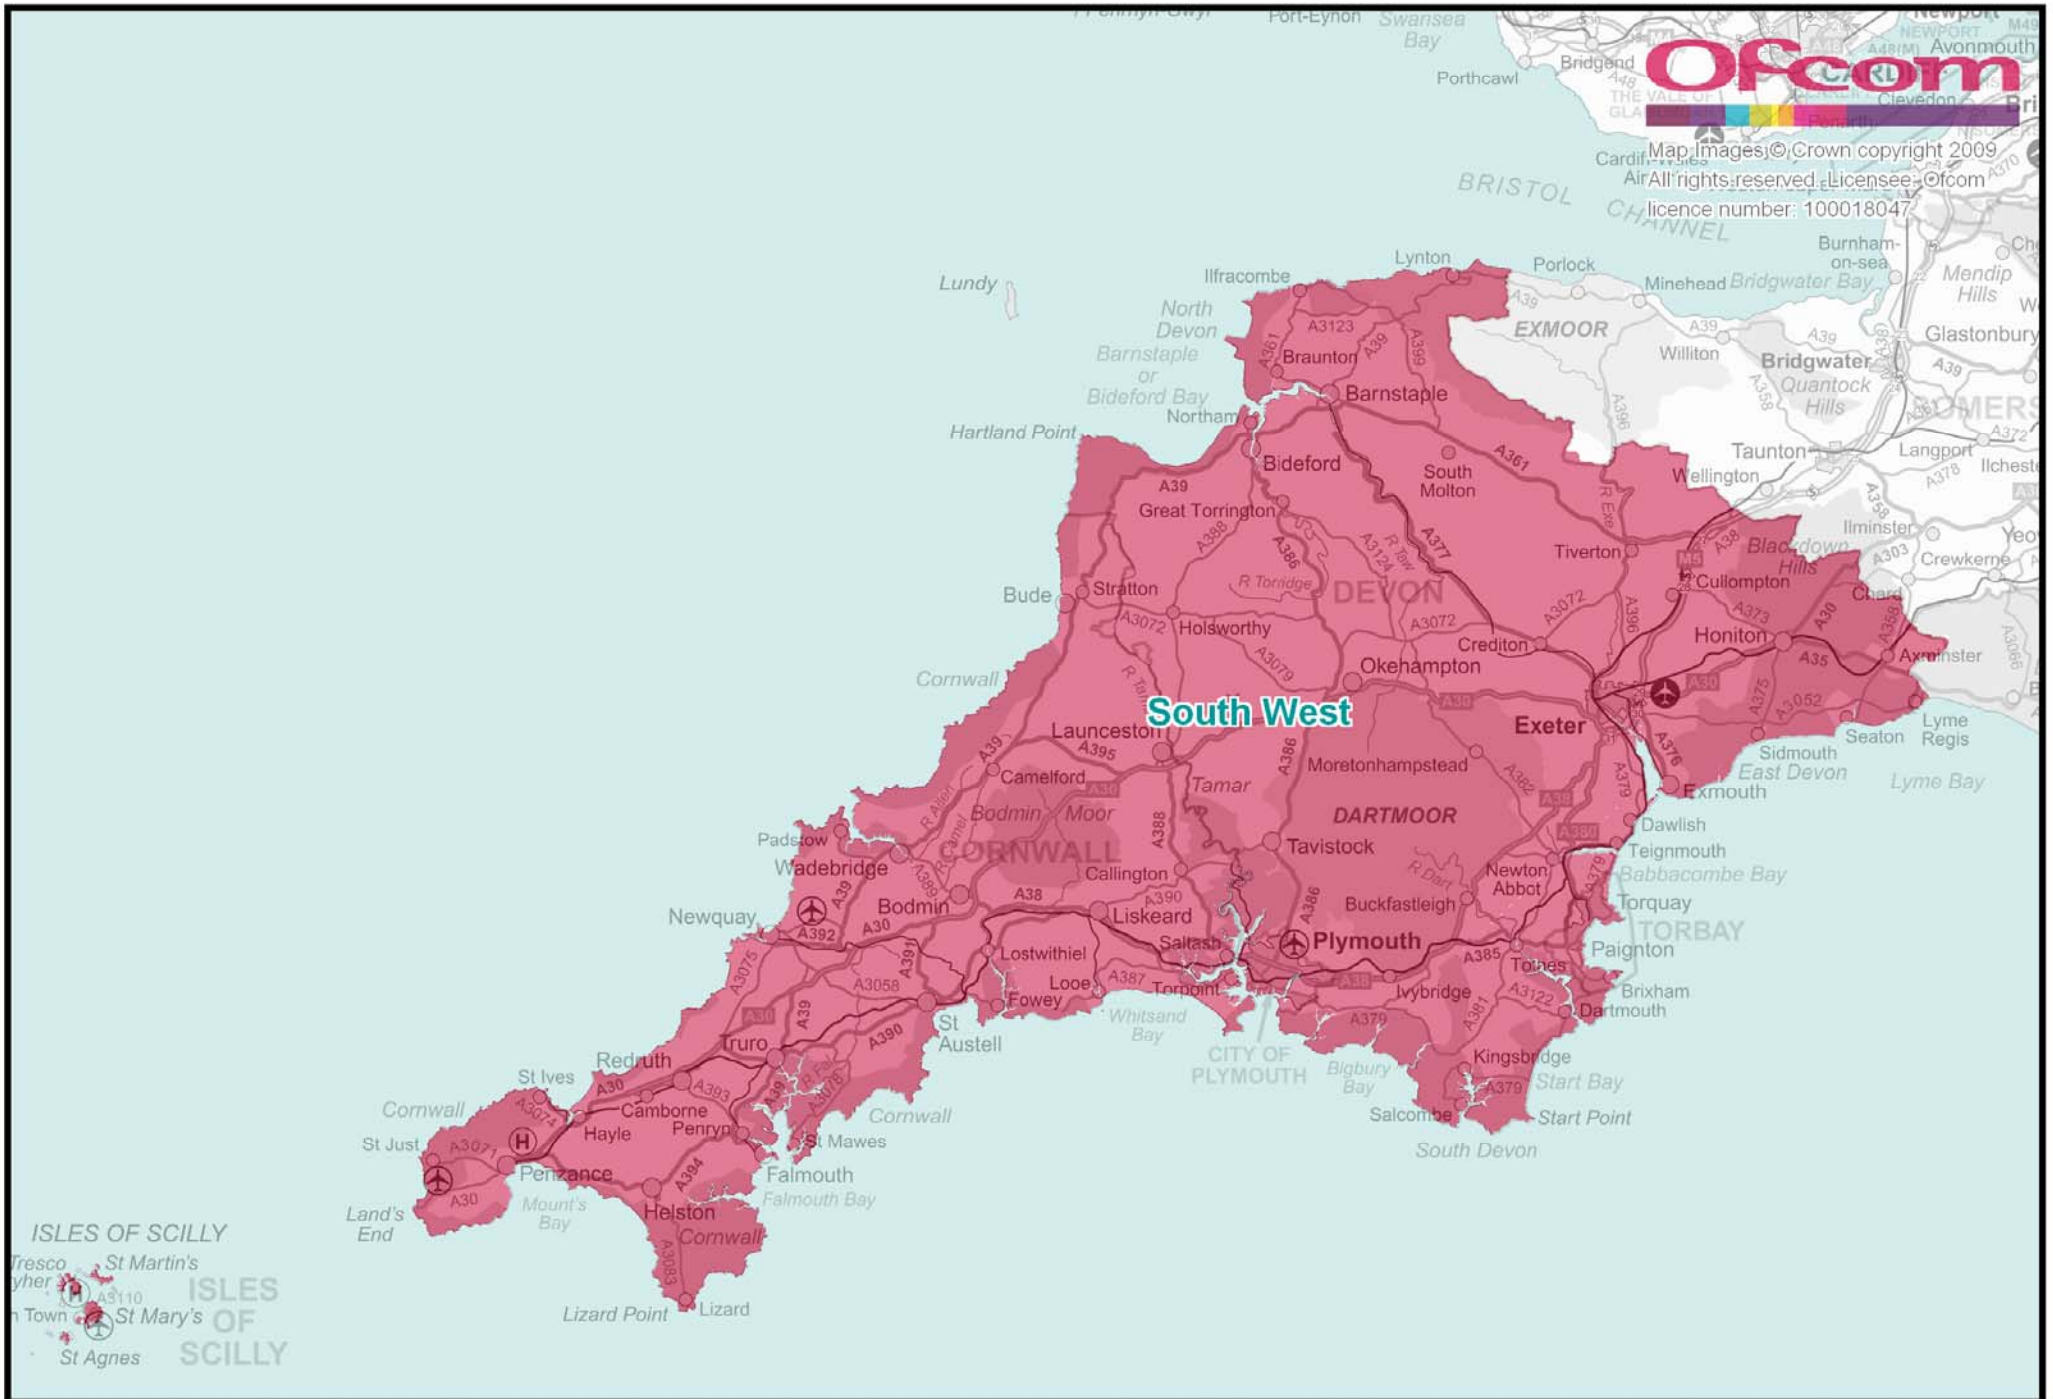

Glasgow & SW Scotland - proposed defined area

Home Counties - proposed defined area

Liverpool - proposed defined area

London - proposed defined area

Manchester - proposed defined area

North East England - proposed defined area

Northern Scotland - proposed defined area

Solent - proposed defined area

South Wales - proposed defined area

South West - proposed defined area

South West Midlands - proposed defined area

South Yorkshire - proposed defined area

Stoke-on-Trent - proposed defined area

Surrey & Sussex - proposed defined area

Thames Valley - proposed defined area

West of England - proposed defined area

West Wales - proposed define area

West Yorkshire - proposed defined area

Wiltshire - proposed defined area