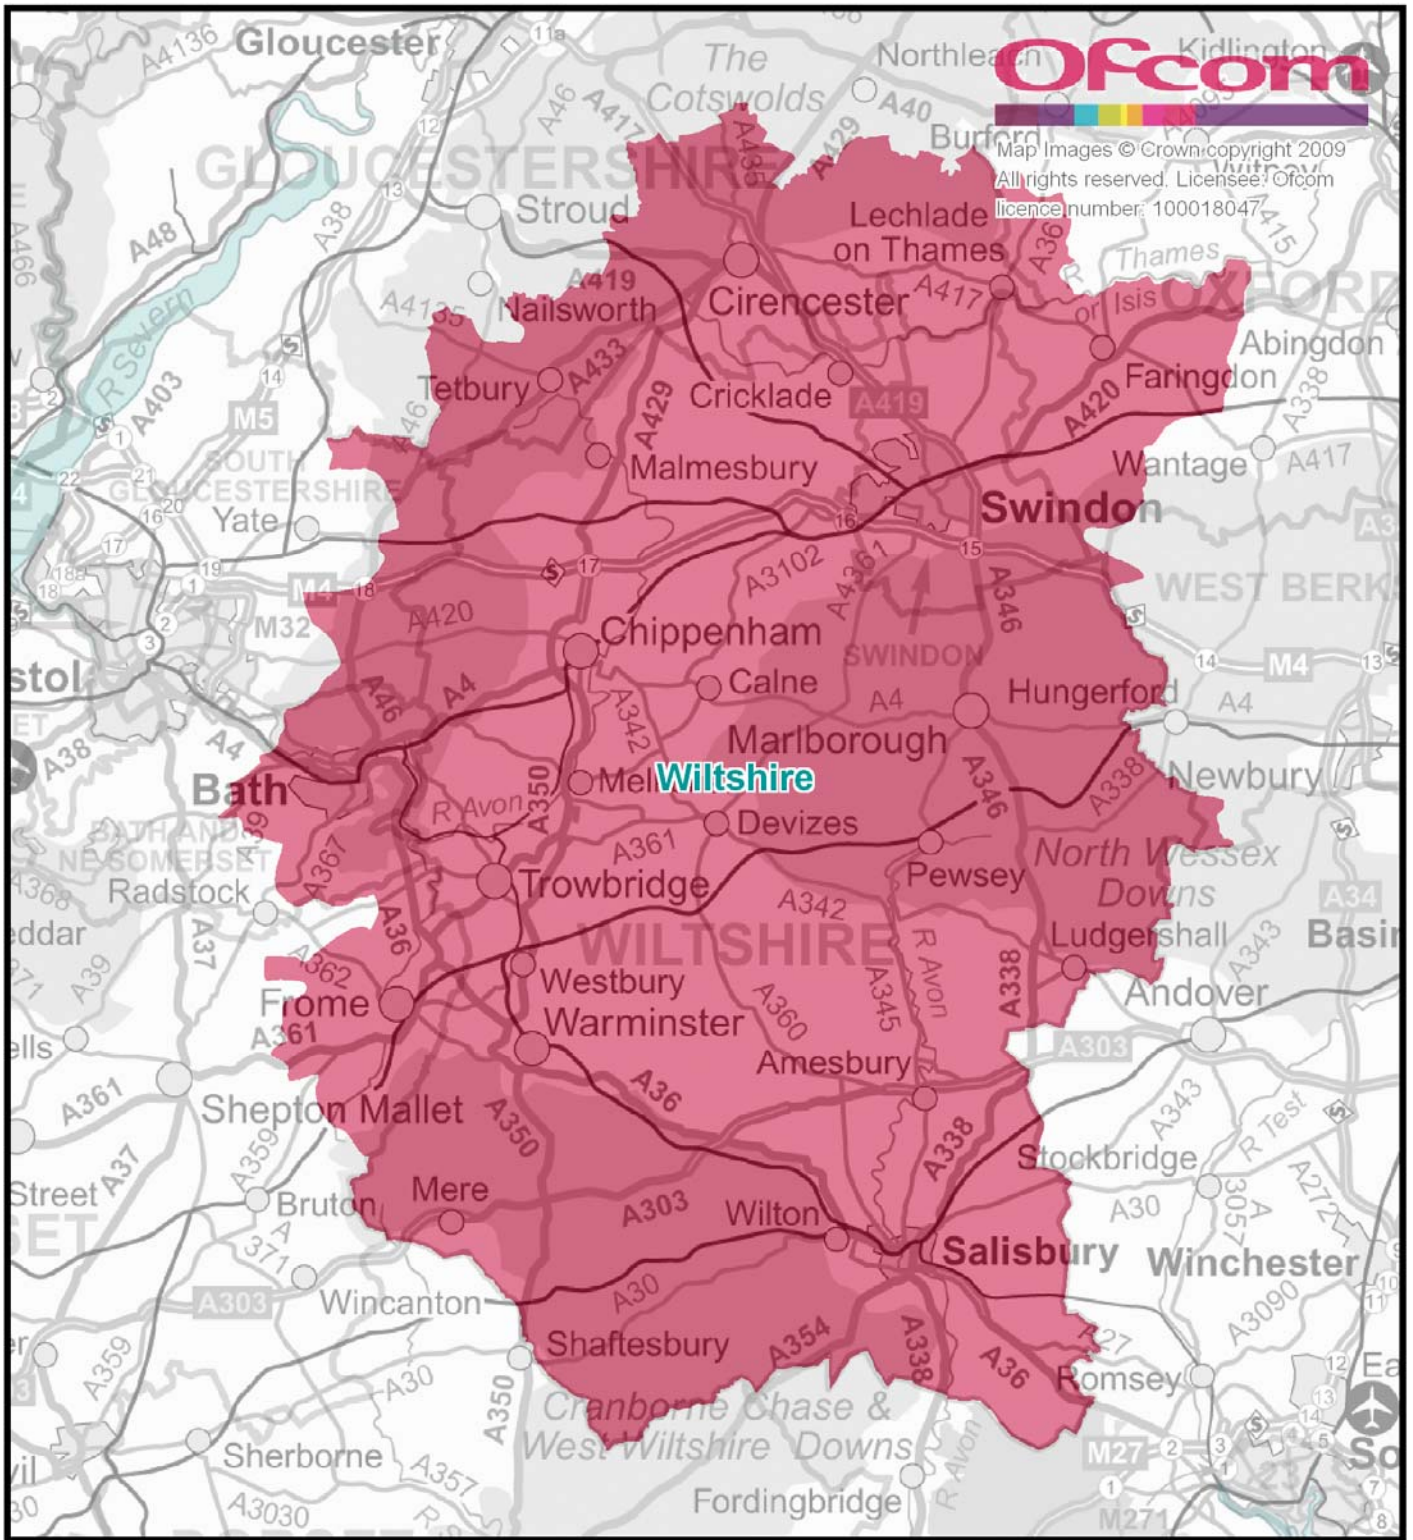

Glasgow & SW Scotland - proposed defined area

Home Counties - proposed defined area

Liverpool - proposed defined area

London - proposed defined area

Manchester - proposed defined area

North East England - proposed defined area

Northern Scotland - proposed defined area

Solent - proposed defined area

South Wales - proposed defined area

South West - proposed defined area

South West Midlands - proposed defined area

South Yorkshire - proposed defined area

Stoke-on-Trent - proposed defined area

Surrey & Sussex - proposed defined area

Thames Valley - proposed defined area

West of England - proposed defined area

West Wales - proposed define area

West Yorkshire - proposed defined area

Wiltshire - proposed defined area