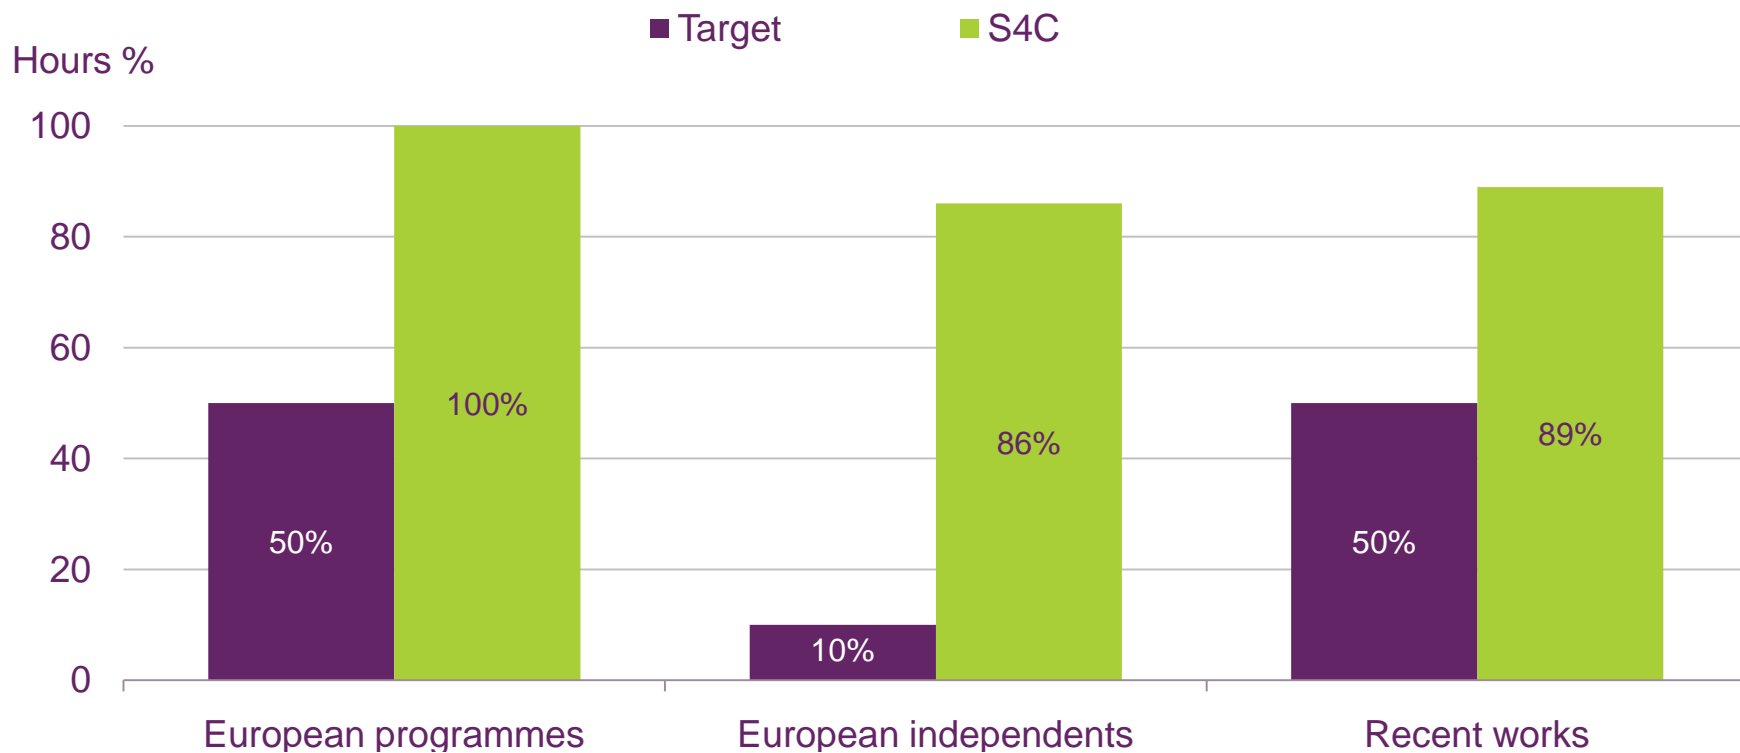

S4C performance against national and international news quotas and current affairs

Source: Ofcom/broadcasters

S4C performance against original and independent production quotas

Source: Ofcom/broadcasters

S4C performance against European programming requirements, 2010

Source: Ofcom/broadcasters