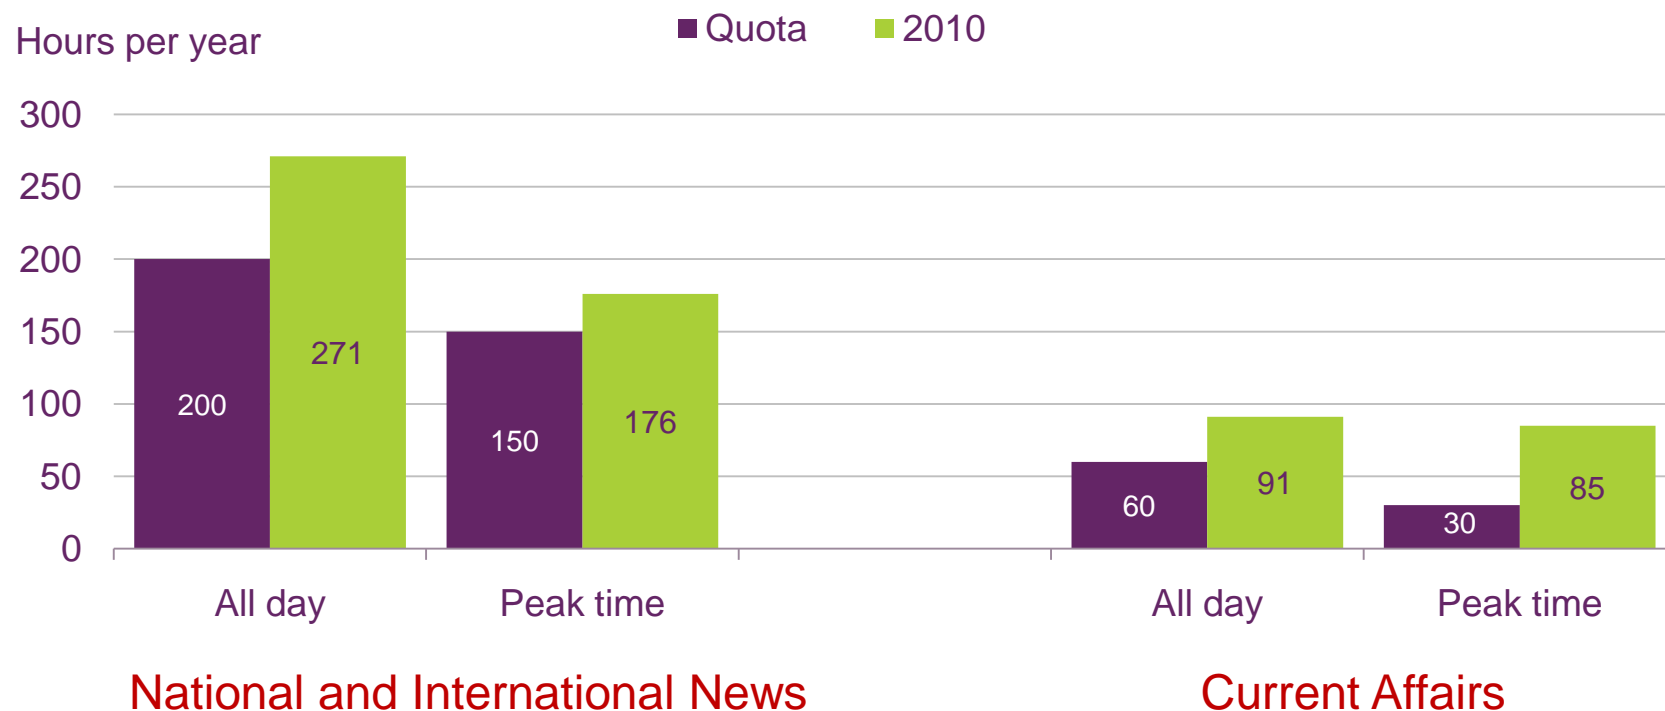

S4C performance against national and international news quotas and current affairs

Source: Ofcom/broadcasters

S4C performance against original and independent production quotas

Source: Ofcom/broadcasters