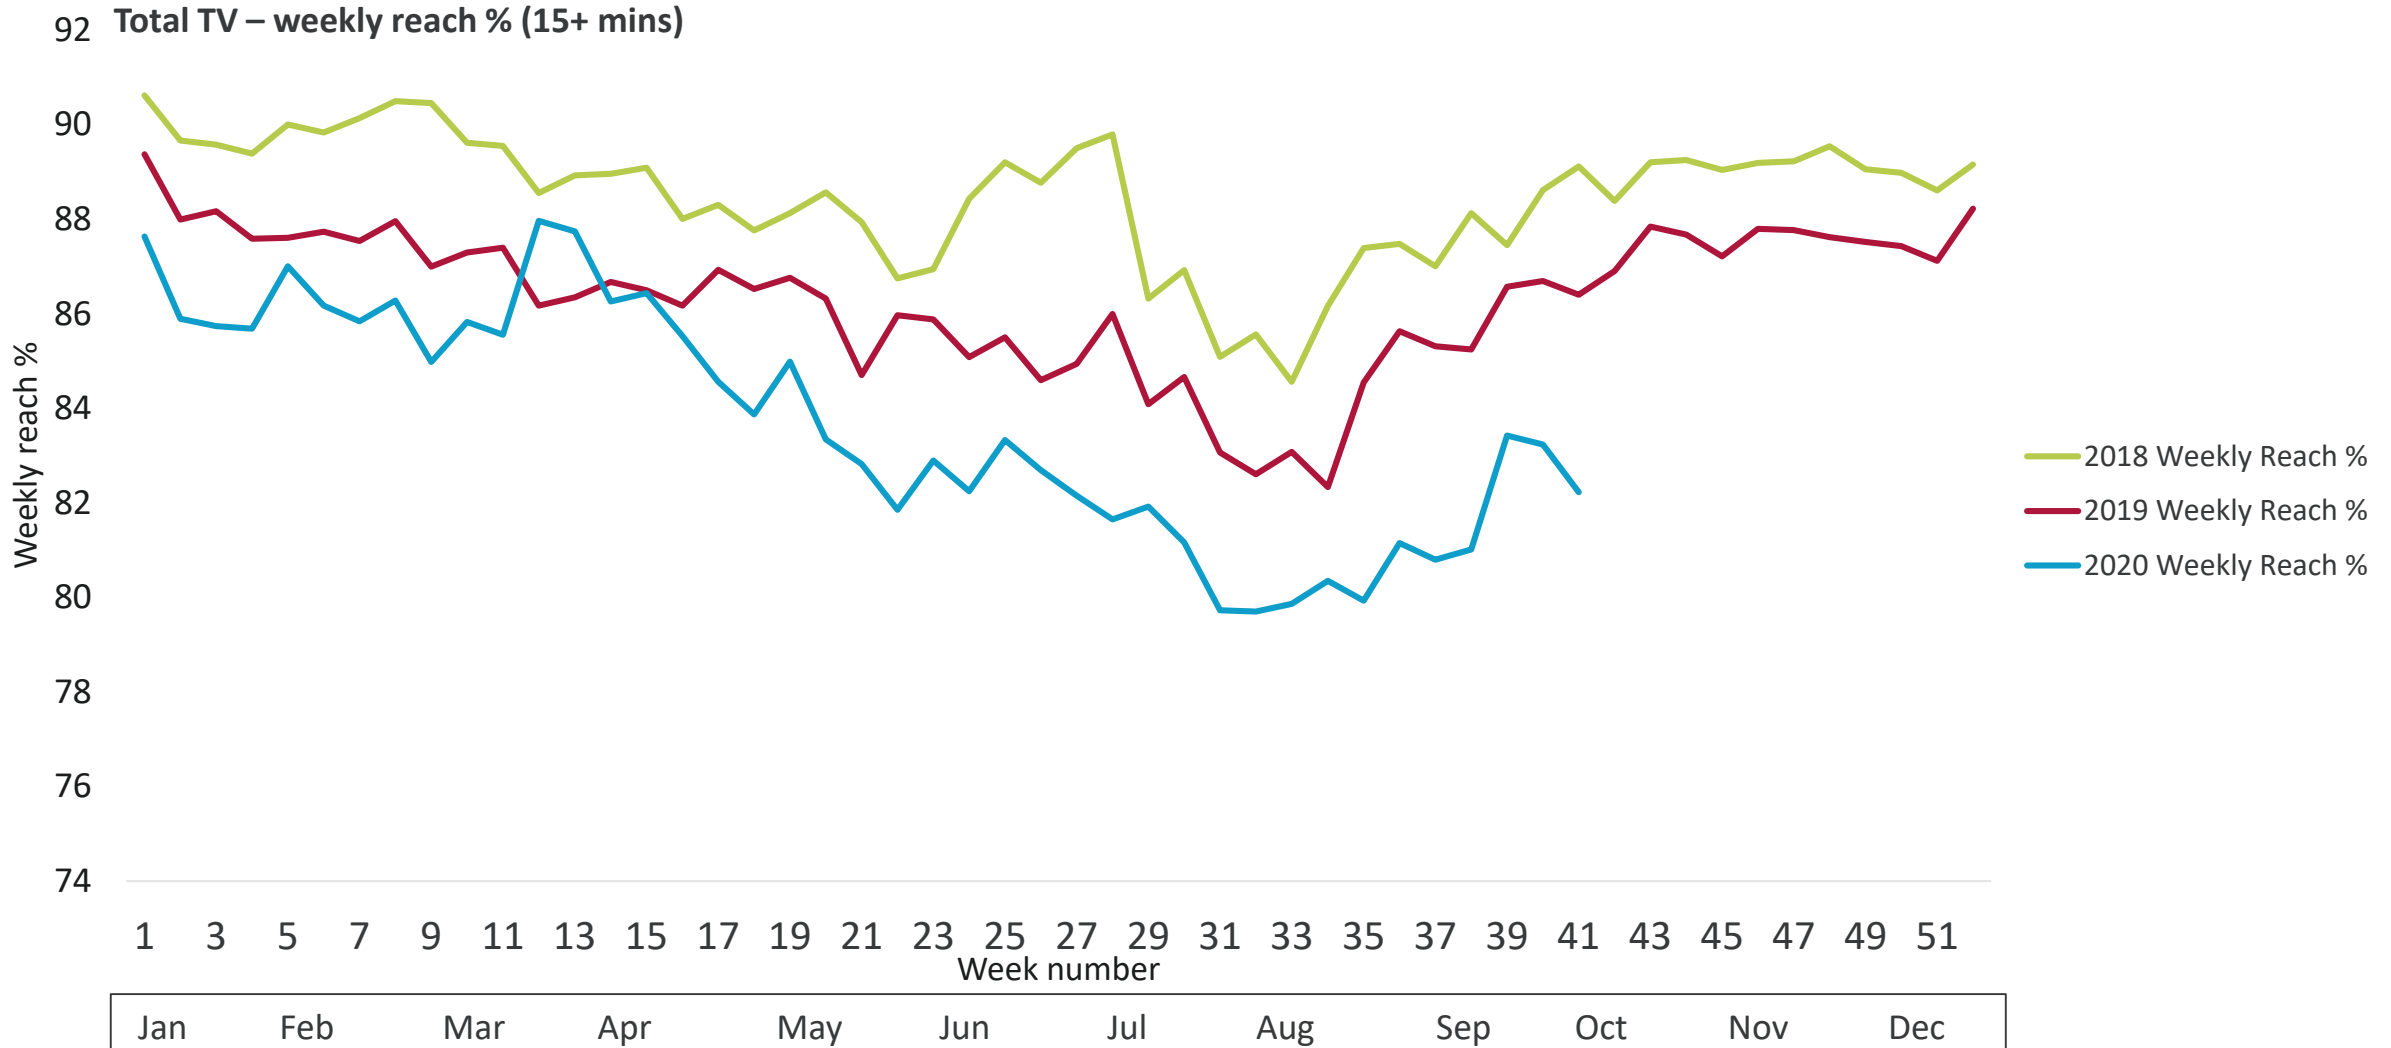

Effects of Covid-19 on TV viewing

Time spent viewing broadcast TV in September 2020 was lower than that of September last year

- Average daily viewing to broadcast TV on the TV set for **September averaged 2 hours 52 minutes per person. This was slightly higher than the time spent in August 2020, but it was lower than the September average in 2019.**
- In September, the share of viewing to all PSB channels increased slightly and was similar to June's levels. The **increase was driven by ITV which saw the biggest month on month increase**; this was partially due to a new TV drama *Des* which performed very well on the channel as well as the live shows of *Britain's Got Talent*.
- The number of people watching **news programming spiked in w/c 21st September** which correlated to another coronavirus briefing by the Prime Minister. In the latest week, viewing has continued to remain above 2019 and 2018 levels.

Average monthly time spent viewing broadcast TV had remained higher than 2019 levels since March 2020, however, viewing in September 2020 was lower than September 2019

Total TV average daily minutes by month

3 Source: BARB. Total TV, all individuals (4+).

Share of all PSB channels in September increased slightly mainly due to ITV which saw the biggest increase this month

Average share of viewing by channel / channel group 2020

Source: BARB. Total TV, all individuals (4+). PSB +1s are included in their portfolio groups. All PSB share includes the main 5 (excluding +1s) and all BBC channels.

Fewer people are watching broadcast TV than in previous years, although reach increased in September in line with seasonal trends