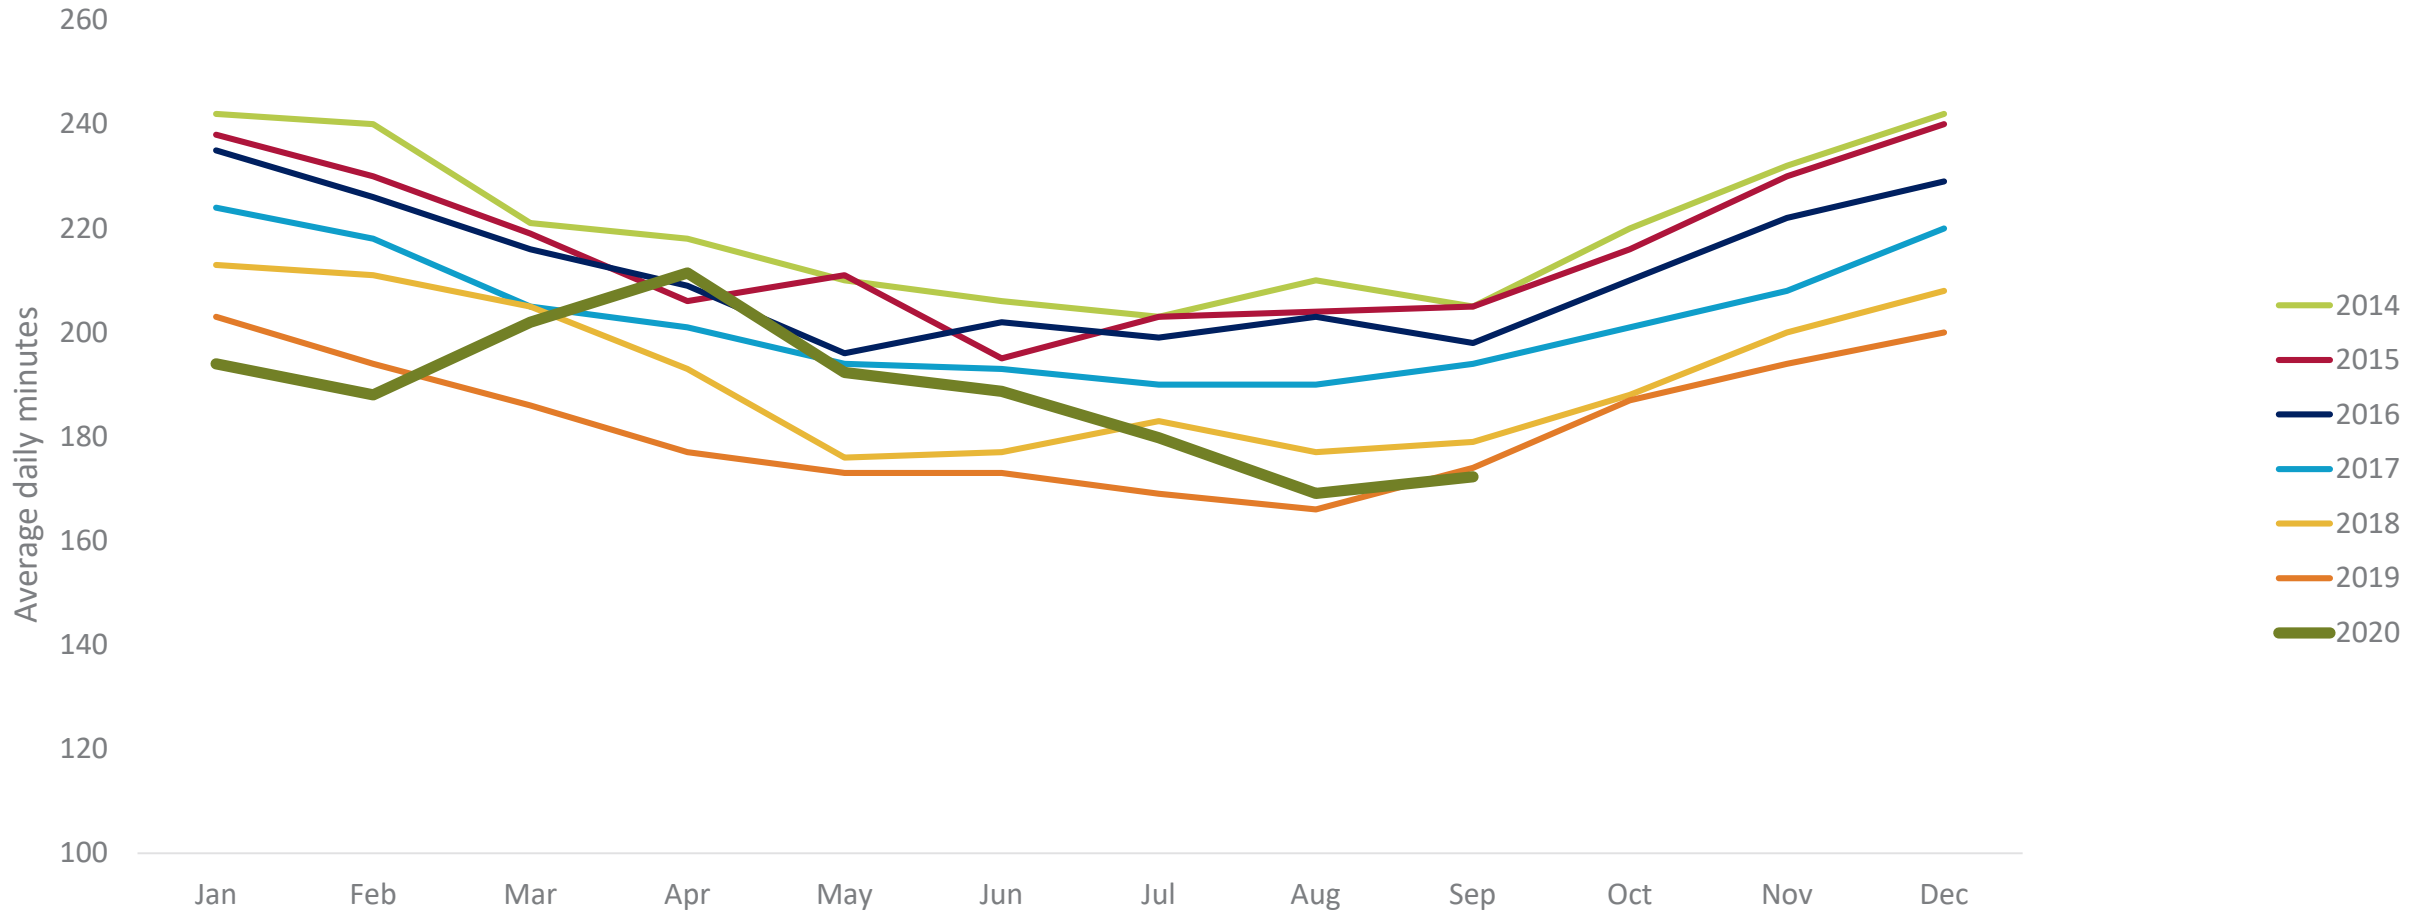

Effects of Covid-19 on TV viewing

Time spent viewing broadcast TV in September 2020 was lower than that of September last year

- Average daily viewing to broadcast TV on the TV set for **September averaged 2 hours 52 minutes per person. This was slightly higher than the time spent in August 2020, but it was lower than the September average in 2019.**
- In September, the share of viewing to all PSB channels increased slightly and was similar to June's levels. The **increase was driven by ITV which saw the biggest month on month increase**; this was partially due to a new TV drama *Des* which performed very well on the channel as well as the live shows of *Britain's Got Talent*.
- The number of people watching **news programming spiked in w/c 21st September** which correlated to another coronavirus briefing by the Prime Minister. In the latest week, viewing has continued to remain above 2019 and 2018 levels.

Average monthly time spent viewing broadcast TV had remained higher than 2019 levels since March 2020, however, viewing in September 2020 was lower than September 2019

Total TV average daily minutes by month

3 Source: BARB. Total TV, all individuals (4+).

Share of all PSB channels in September increased slightly mainly due to ITV which saw the biggest increase this month

Average share of viewing by channel / channel group 2020

Source: BARB. Total TV, all individuals (4+). PSB +1s are included in their portfolio groups. All PSB share includes the main 5 (excluding +1s) and all BBC channels.

Fewer people are watching broadcast TV than in previous years, although reach increased in September in line with seasonal trends