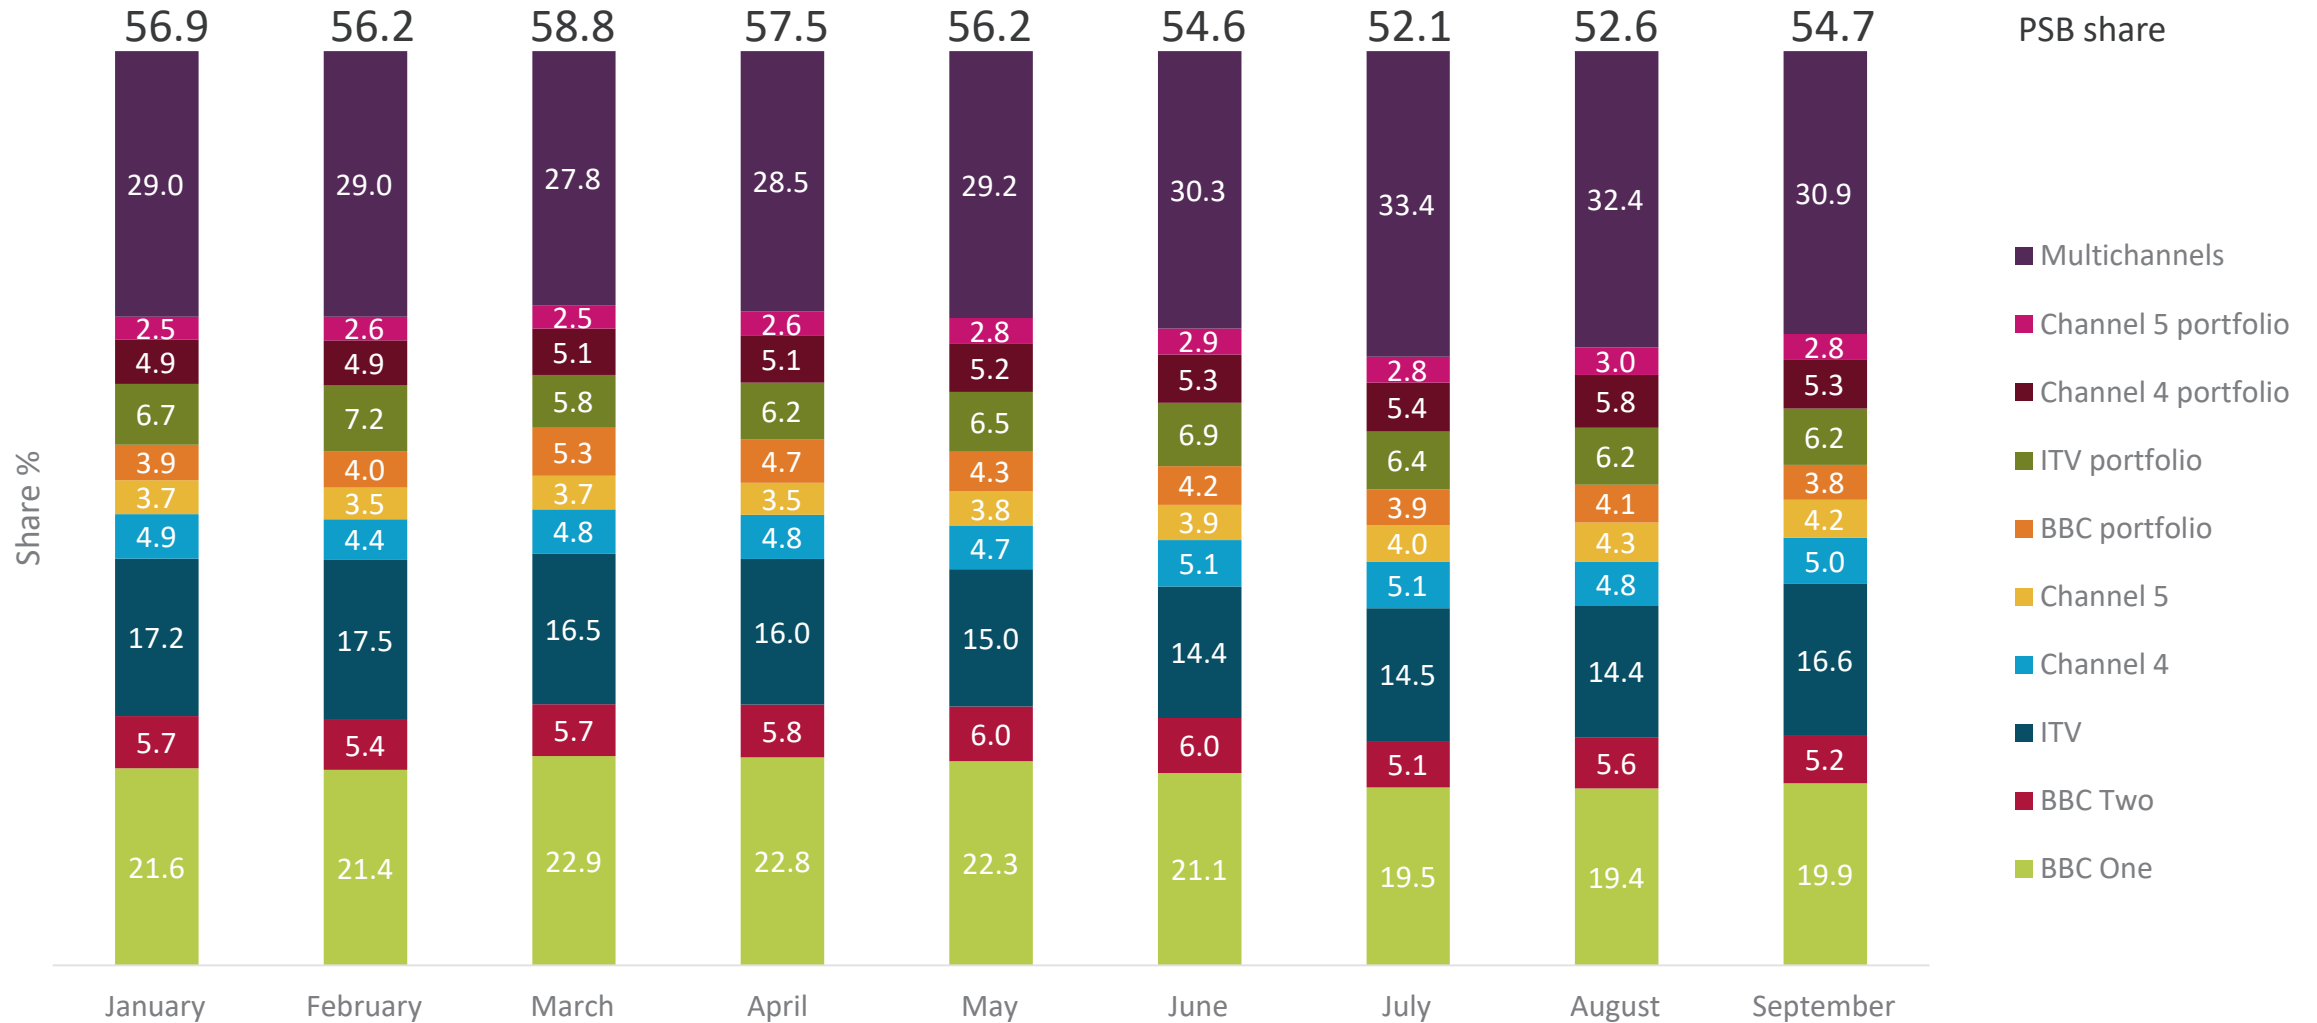

Effects of Covid-19 on TV viewing

Time spent viewing broadcast TV in September 2020 was lower than that of September last year

- Average daily viewing to broadcast TV on the TV set for **September averaged 2 hours 52 minutes per person. This was slightly higher than the time spent in August 2020, but it was lower than the September average in 2019.**
- In September, the share of viewing to all PSB channels increased slightly and was similar to June's levels. The **increase was driven by ITV which saw the biggest month on month increase**; this was partially due to a new TV drama *Des* which performed very well on the channel as well as the live shows of *Britain's Got Talent*.
- The number of people watching **news programming spiked in w/c 21st September** which correlated to another coronavirus briefing by the Prime Minister. In the latest week, viewing has continued to remain above 2019 and 2018 levels.

Average monthly time spent viewing broadcast TV had remained higher than 2019 levels since March 2020, however, viewing in September 2020 was lower than September 2019

Total TV average daily minutes by month

3 Source: BARB. Total TV, all individuals (4+).

Share of all PSB channels in September increased slightly mainly due to ITV which saw the biggest increase this month

Average share of viewing by channel / channel group 2020

Source: BARB. Total TV, all individuals (4+). PSB +1s are included in their portfolio groups. All PSB share includes the main 5 (excluding +1s) and all BBC channels.

Fewer people are watching broadcast TV than in previous years, although reach increased in September in line with seasonal trends