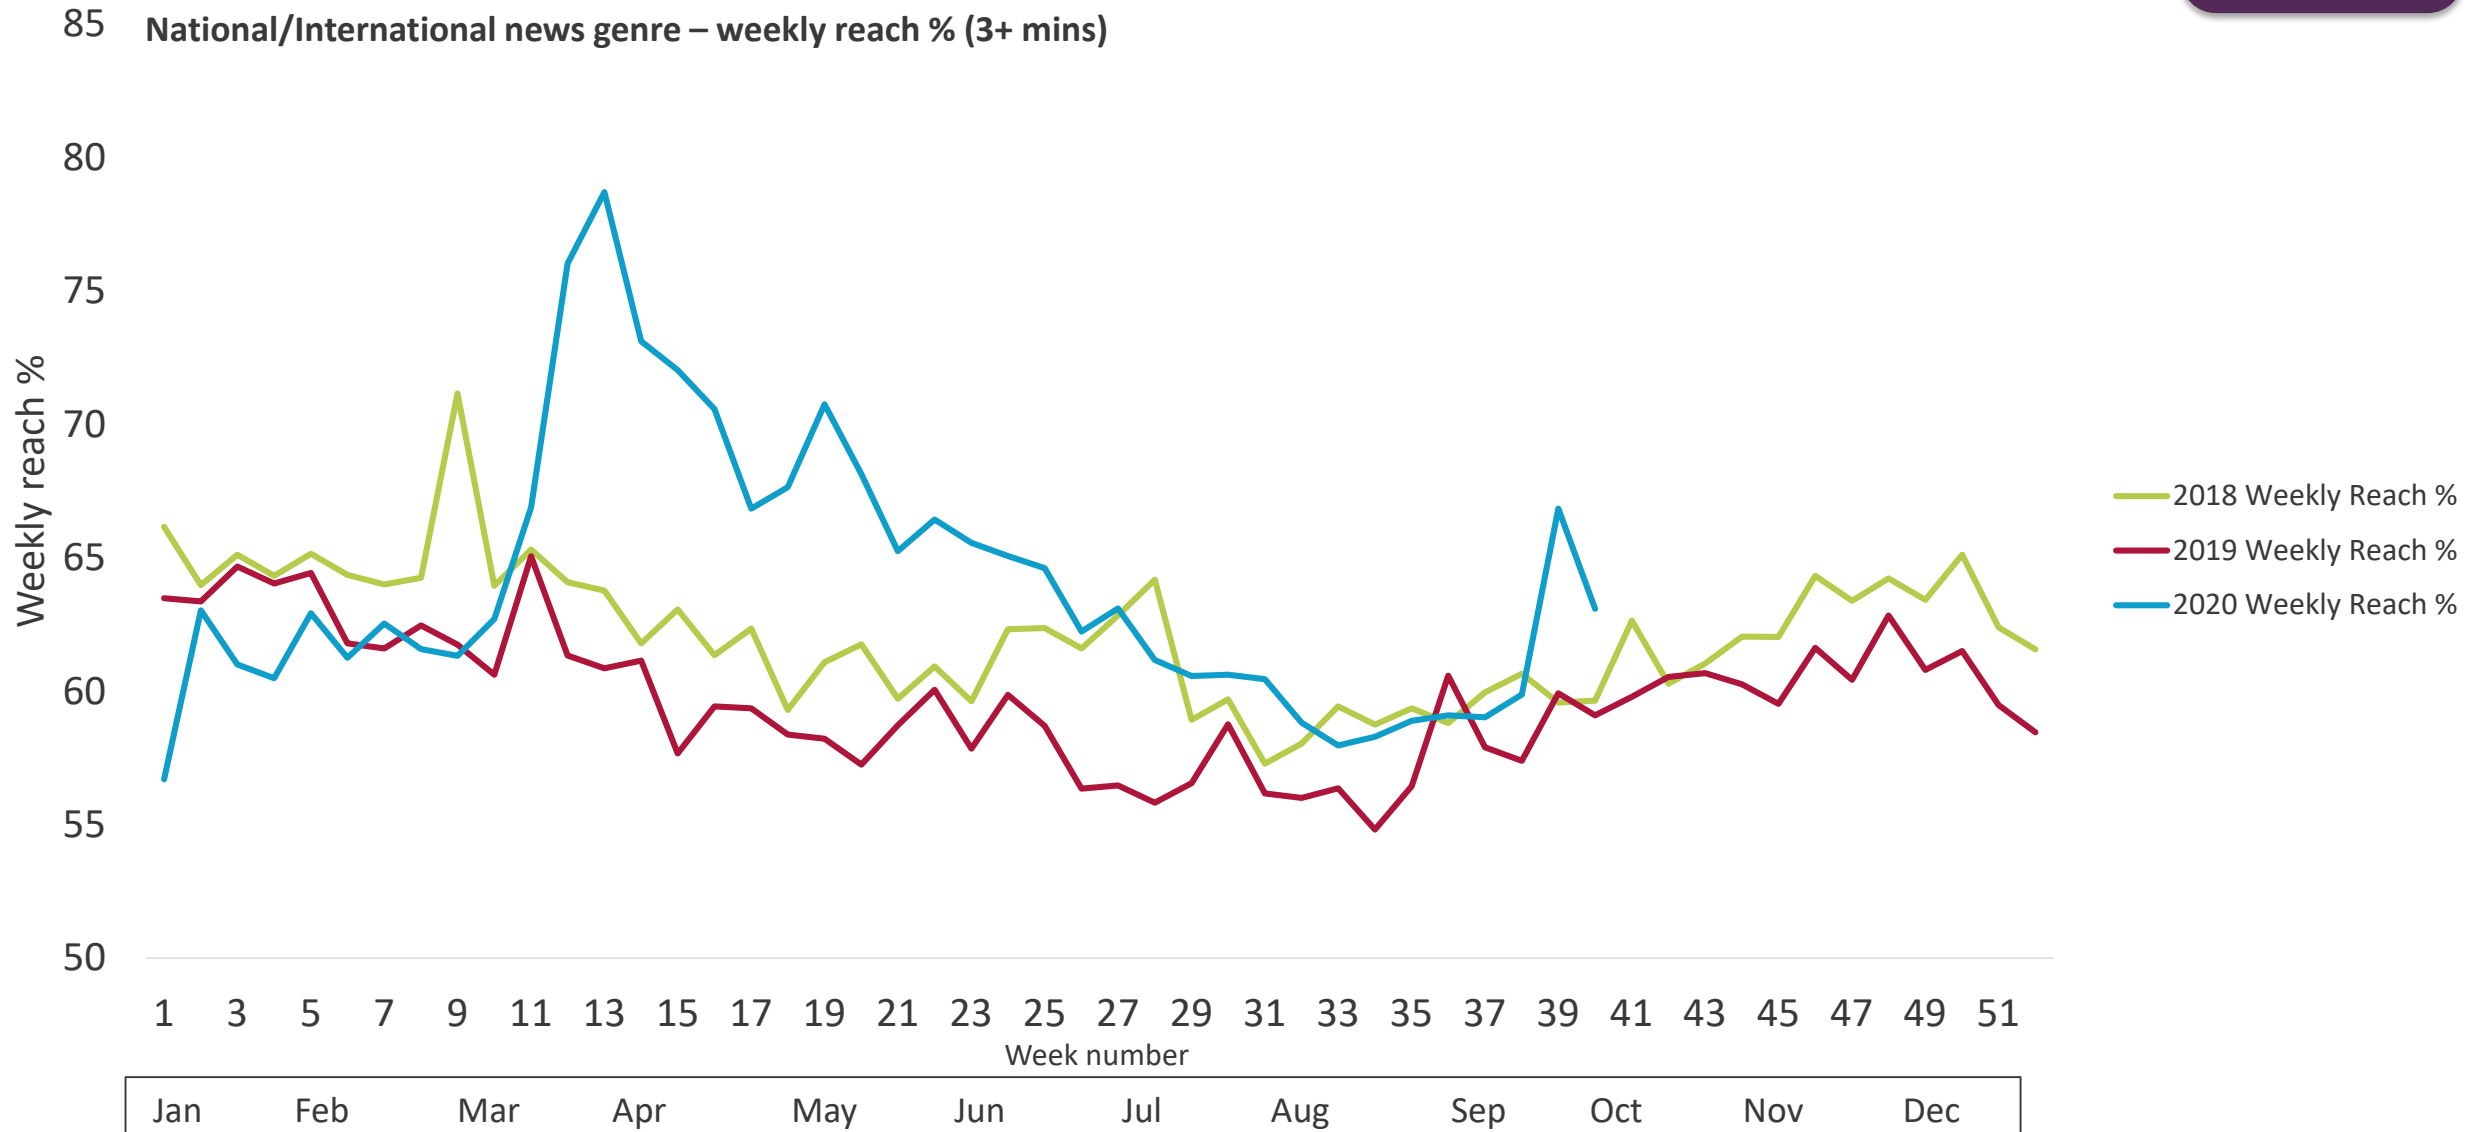

The number of people watching news spiked again in w/c 21st September which corresponded with another covid-19 briefing by the Prime Minister

⁶ Source: BARB, national/international news sub genre for 4+ regions. Reach criteria: 3+ consecutive minutes