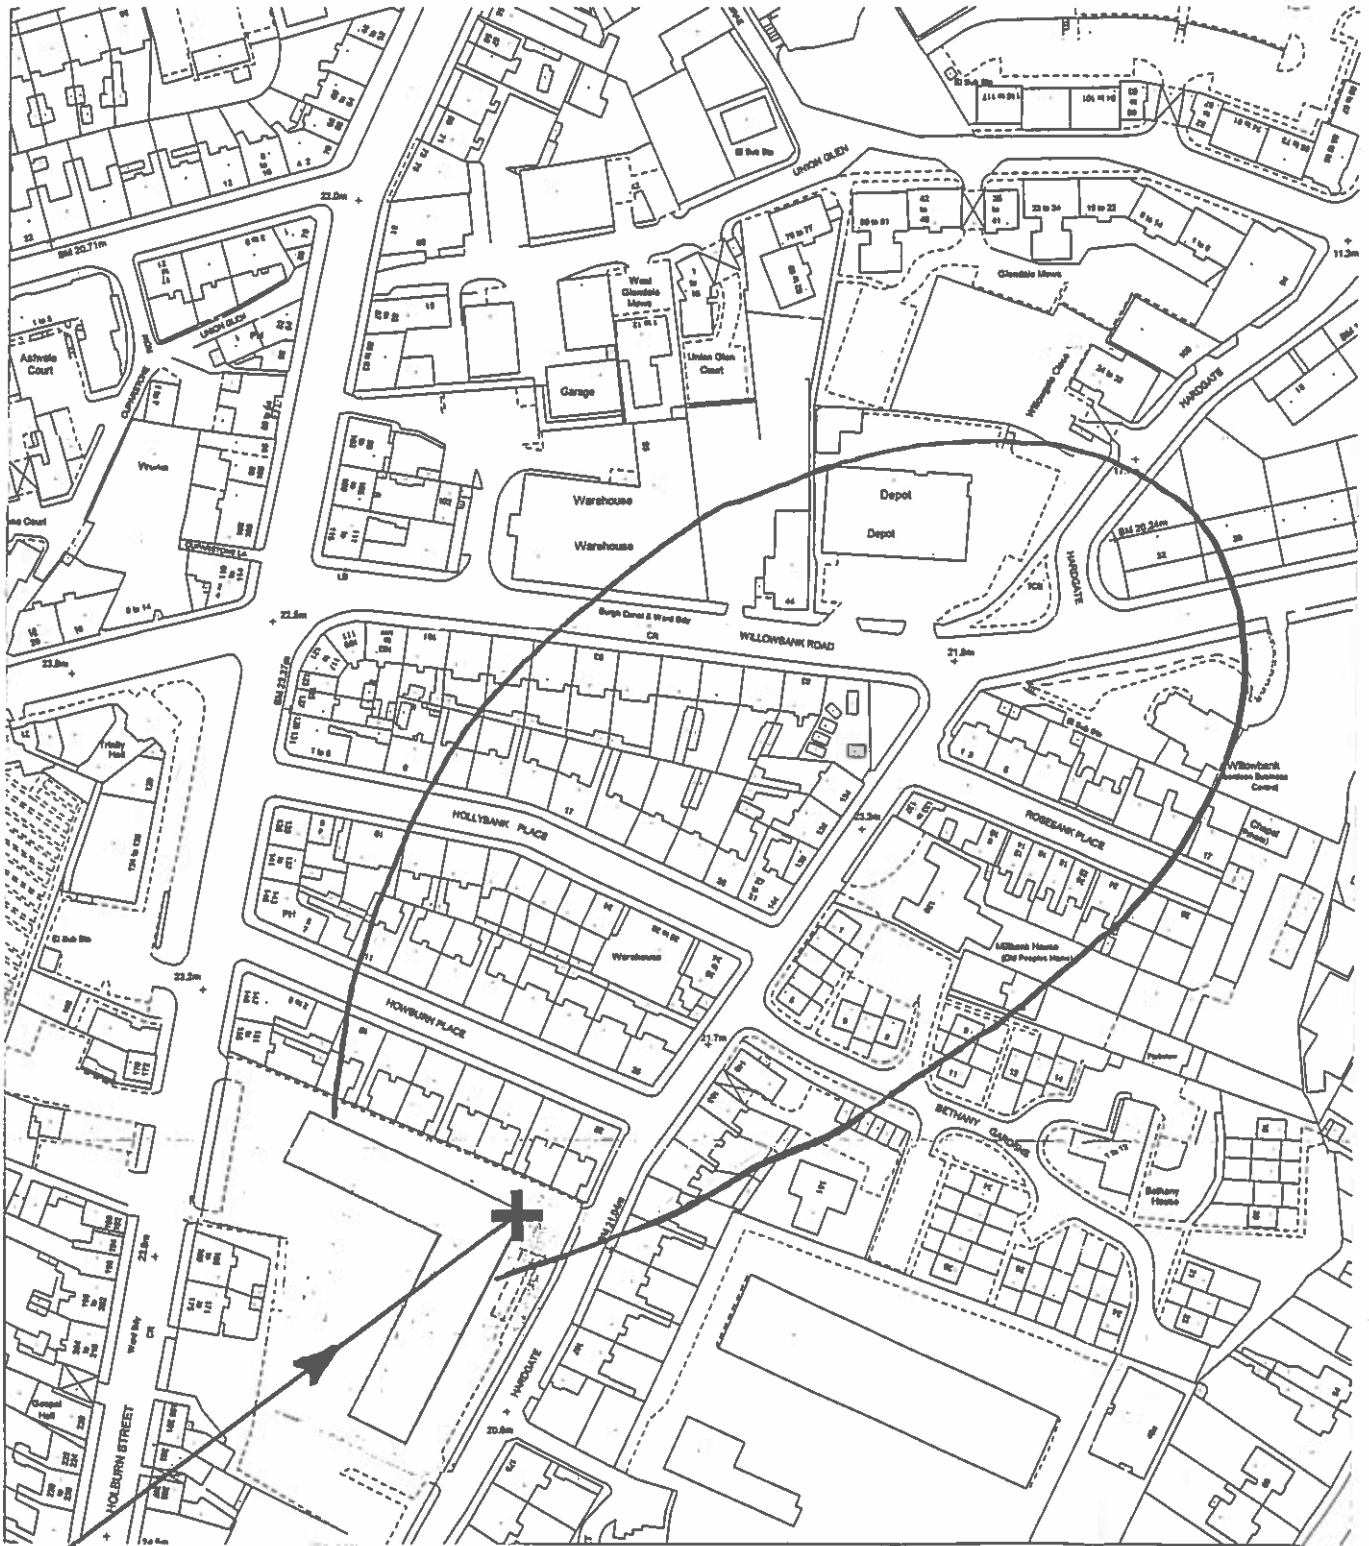

Fig 2
 ABERDEEN (TALISMAN BUILDING) 'SELF-HELP' TRANSPOSER
 (SH 512)

DURRIS

© Crown Copyright - OS Licence AL542288

Transposer site +

Target area

0

100m