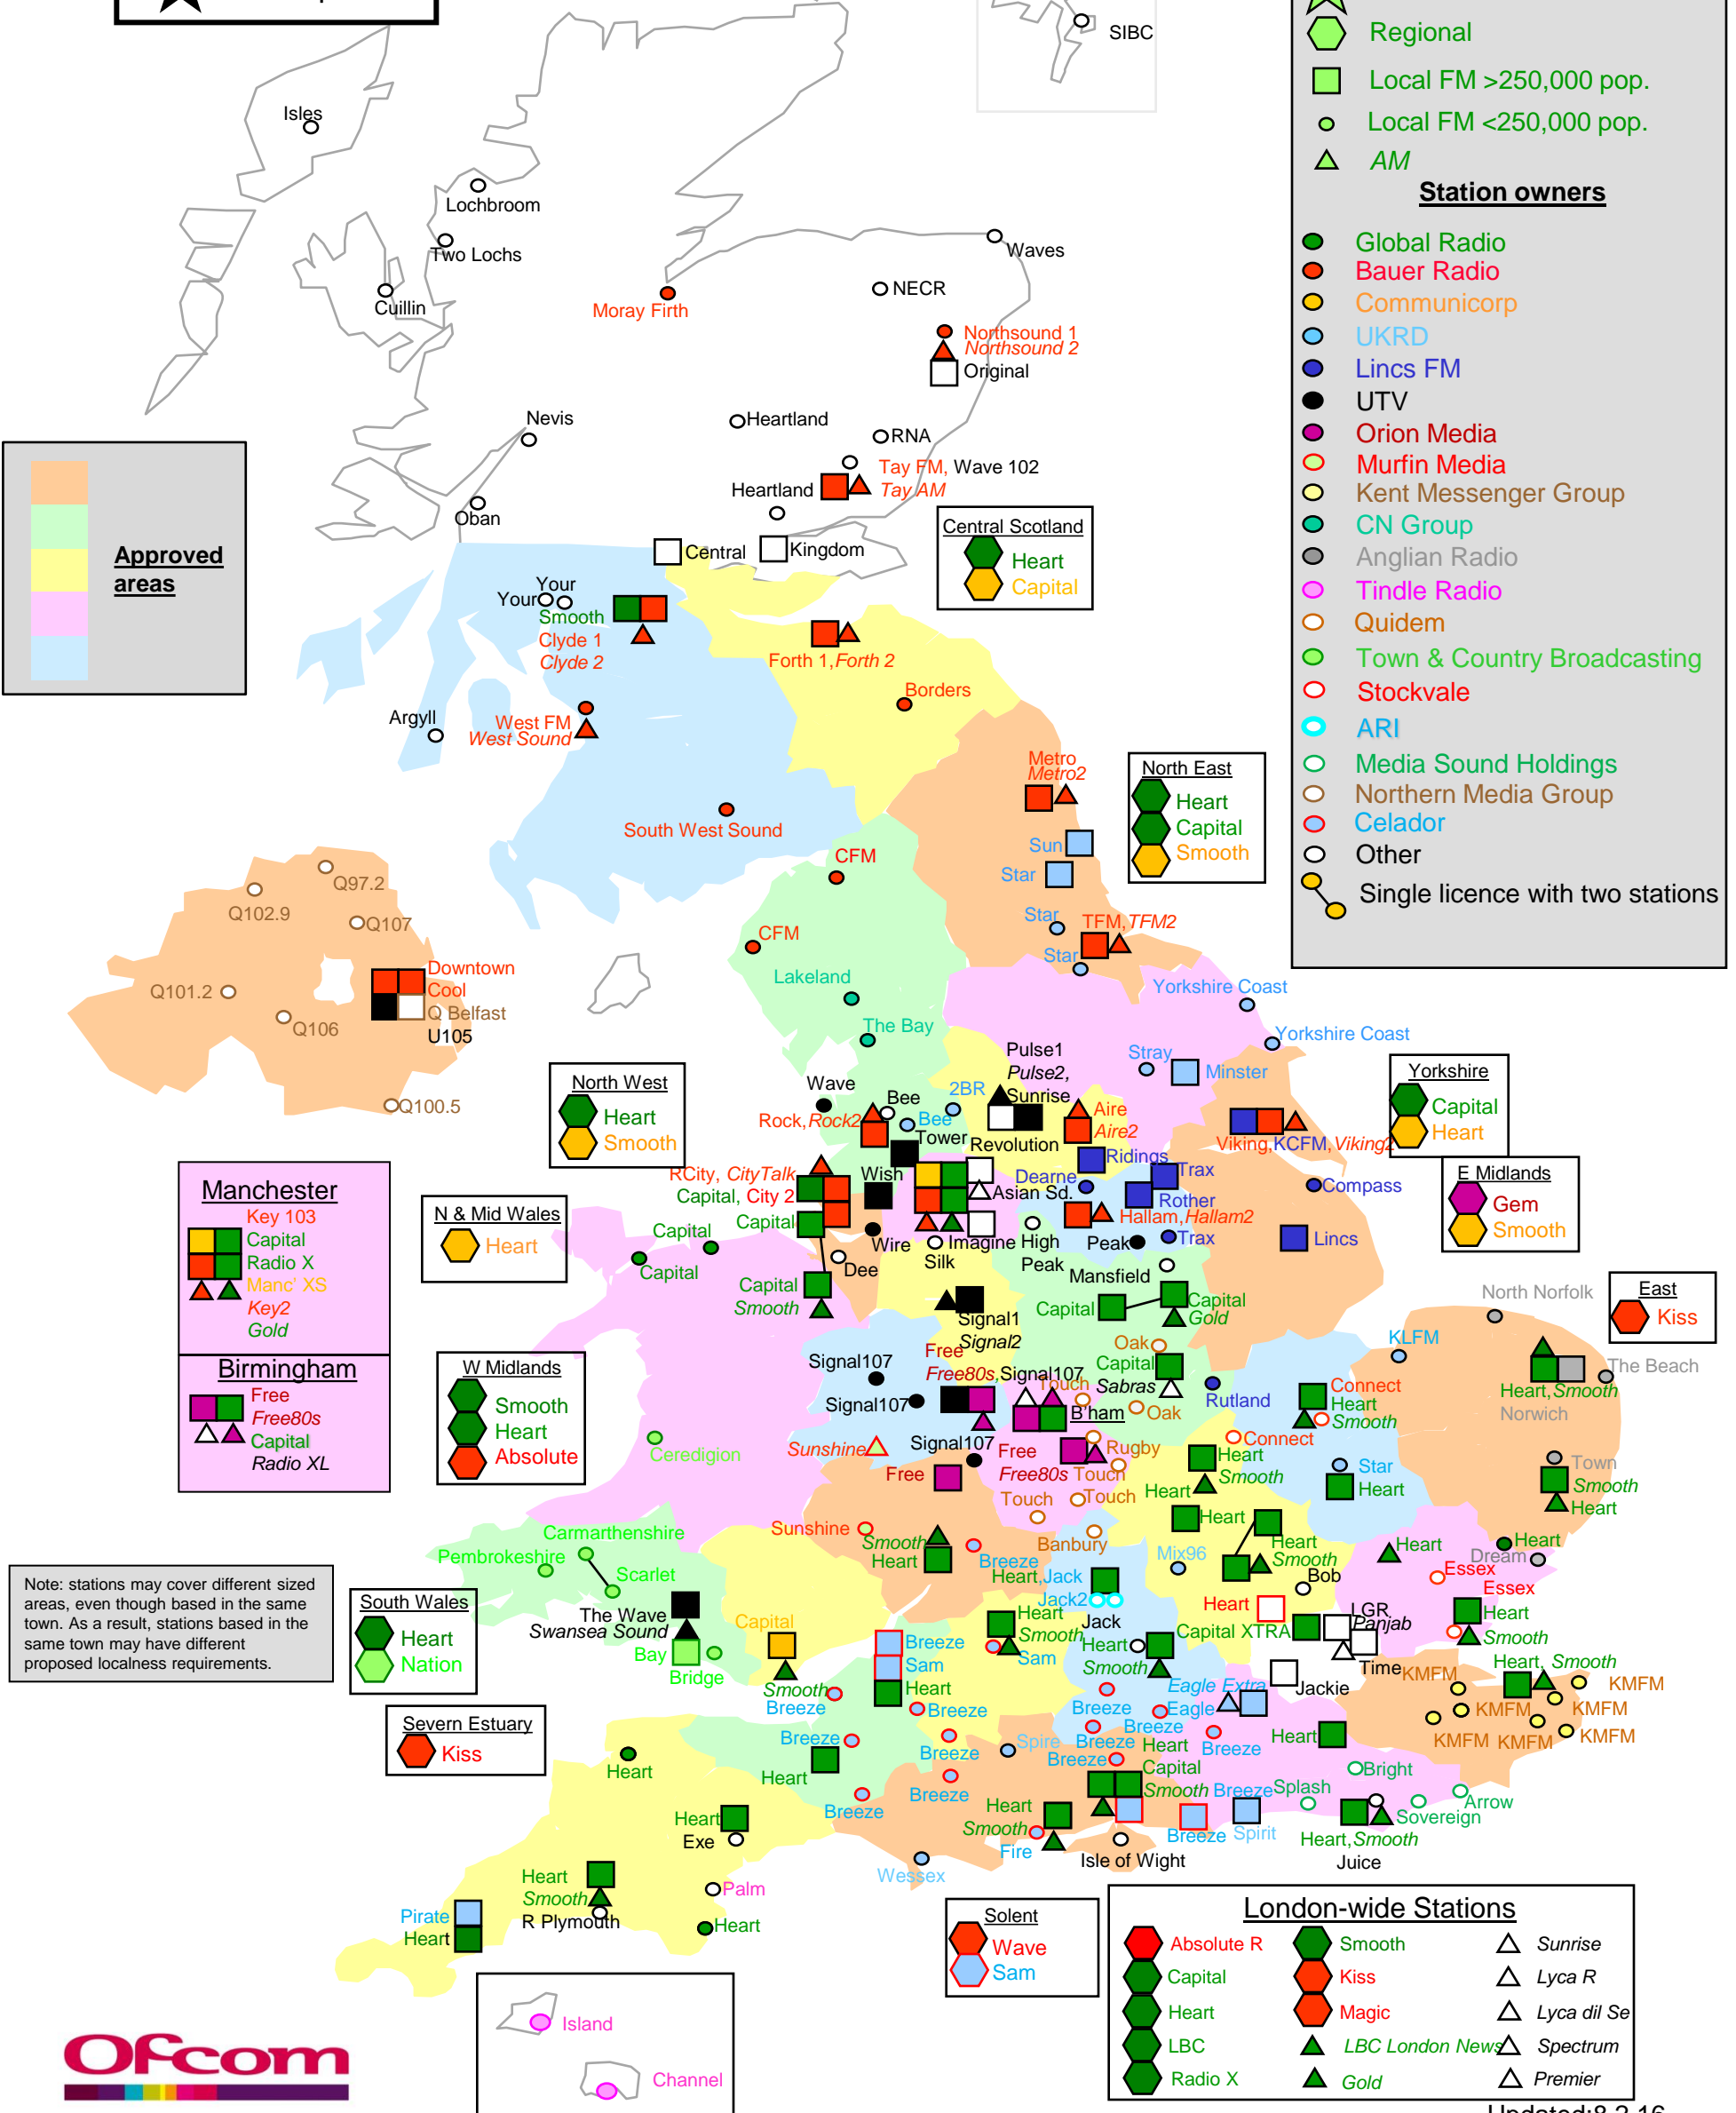

Analogue Commercial Radio Licences by size, control and approved area

- ★ Absolute R
- ★ Classic FM
- ★ TalkSport

Station size

- ★ National
- ⬡ Regional
- ⬢ Local FM >250,000 pop.
- Local FM <250,000 pop.
- ▲ AM

Station owners

- Global Radio
- Bauer Radio
- Communicorp
- UKRD
- Lincs FM
- UTV
- Orion Media
- Murfin Media
- Kent Messenger Group
- CN Group
- Anglian Radio
- Tindle Radio
- Quidem
- Town & Country Broadcasting
- Stockvale
- ARI
- Media Sound Holdings
- Northern Media Group
- Celador
- Other
- Single licence with two stations

Approved areas

Manchester

- ⬢ Key 103
- ⬢ Capital
- ⬢ Radio X
- ▲ Manc' XS
- ▲ Key2
- ▲ Gold

Birmingham

- ⬢ Free
- ⬢ Free80s
- ▲ Capital
- ▲ Radio XL

Note: stations may cover different sized areas, even though based in the same town. As a result, stations based in the same town may have different proposed localness requirements.

London-wide Stations

⬢ Absolute R	⬢ Smooth	▲ Sunrise
⬢ Capital	⬢ Kiss	▲ Lyca R
⬢ Heart	⬢ Magic	▲ Lyca dil Se
⬢ LBC	▲ LBC London News	▲ Spectrum
⬢ Radio X	▲ Gold	▲ Premier