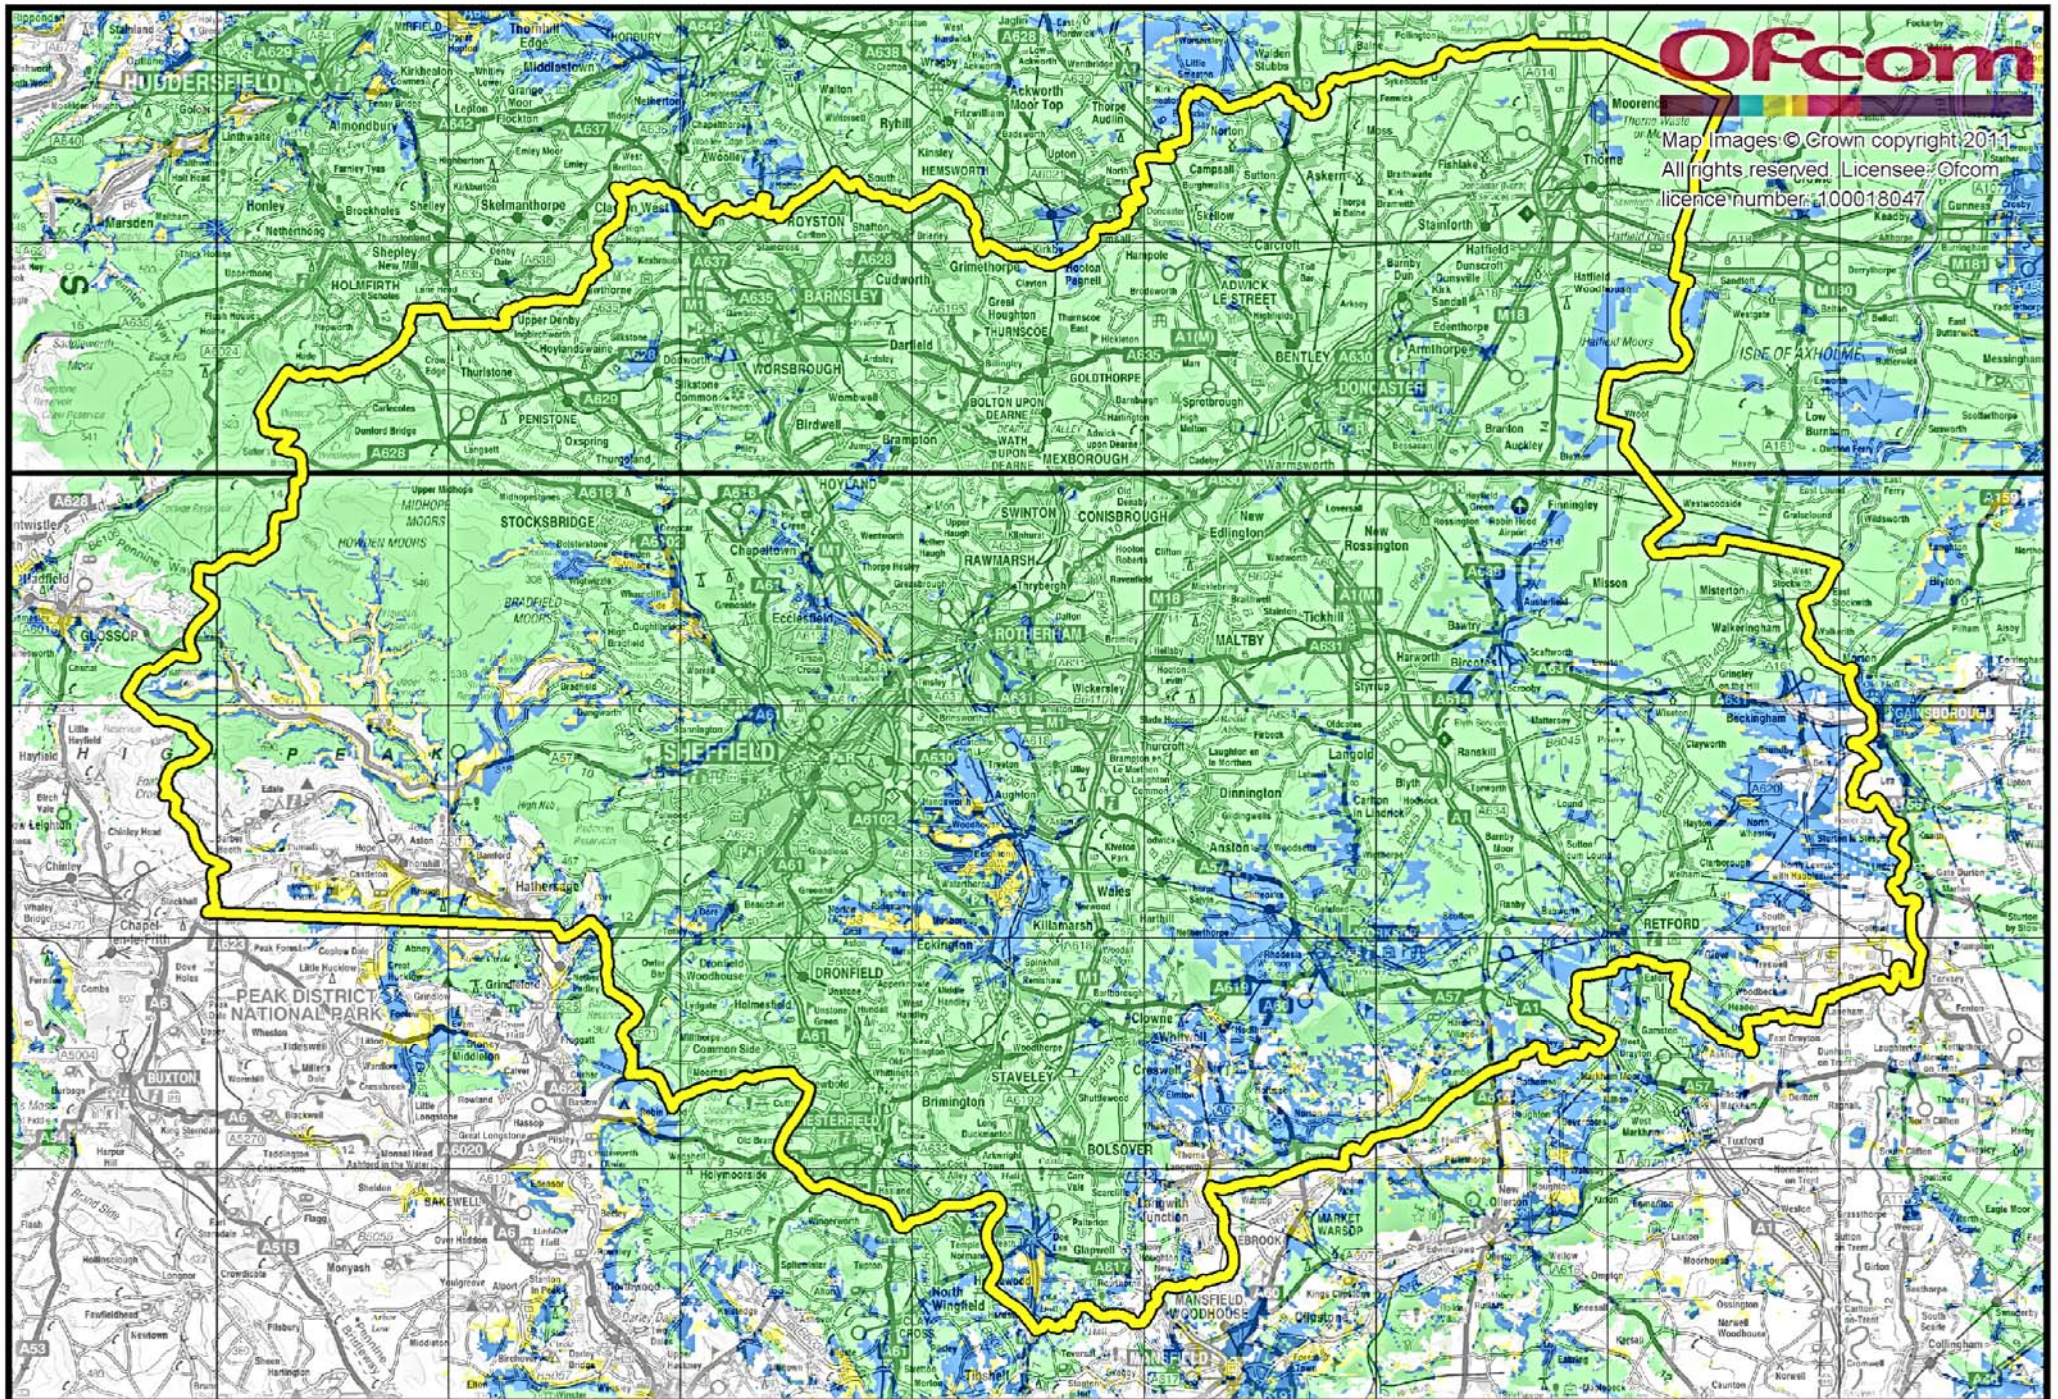

South Yorkshire - BBC Sheffield

Ofcom

Map Images © Crown copyright 2011  
 All rights reserved. Licensee: Ofcom  
 licence number: 100018047

South Yorkshire - Hallam FM

South Yorkshire - composite