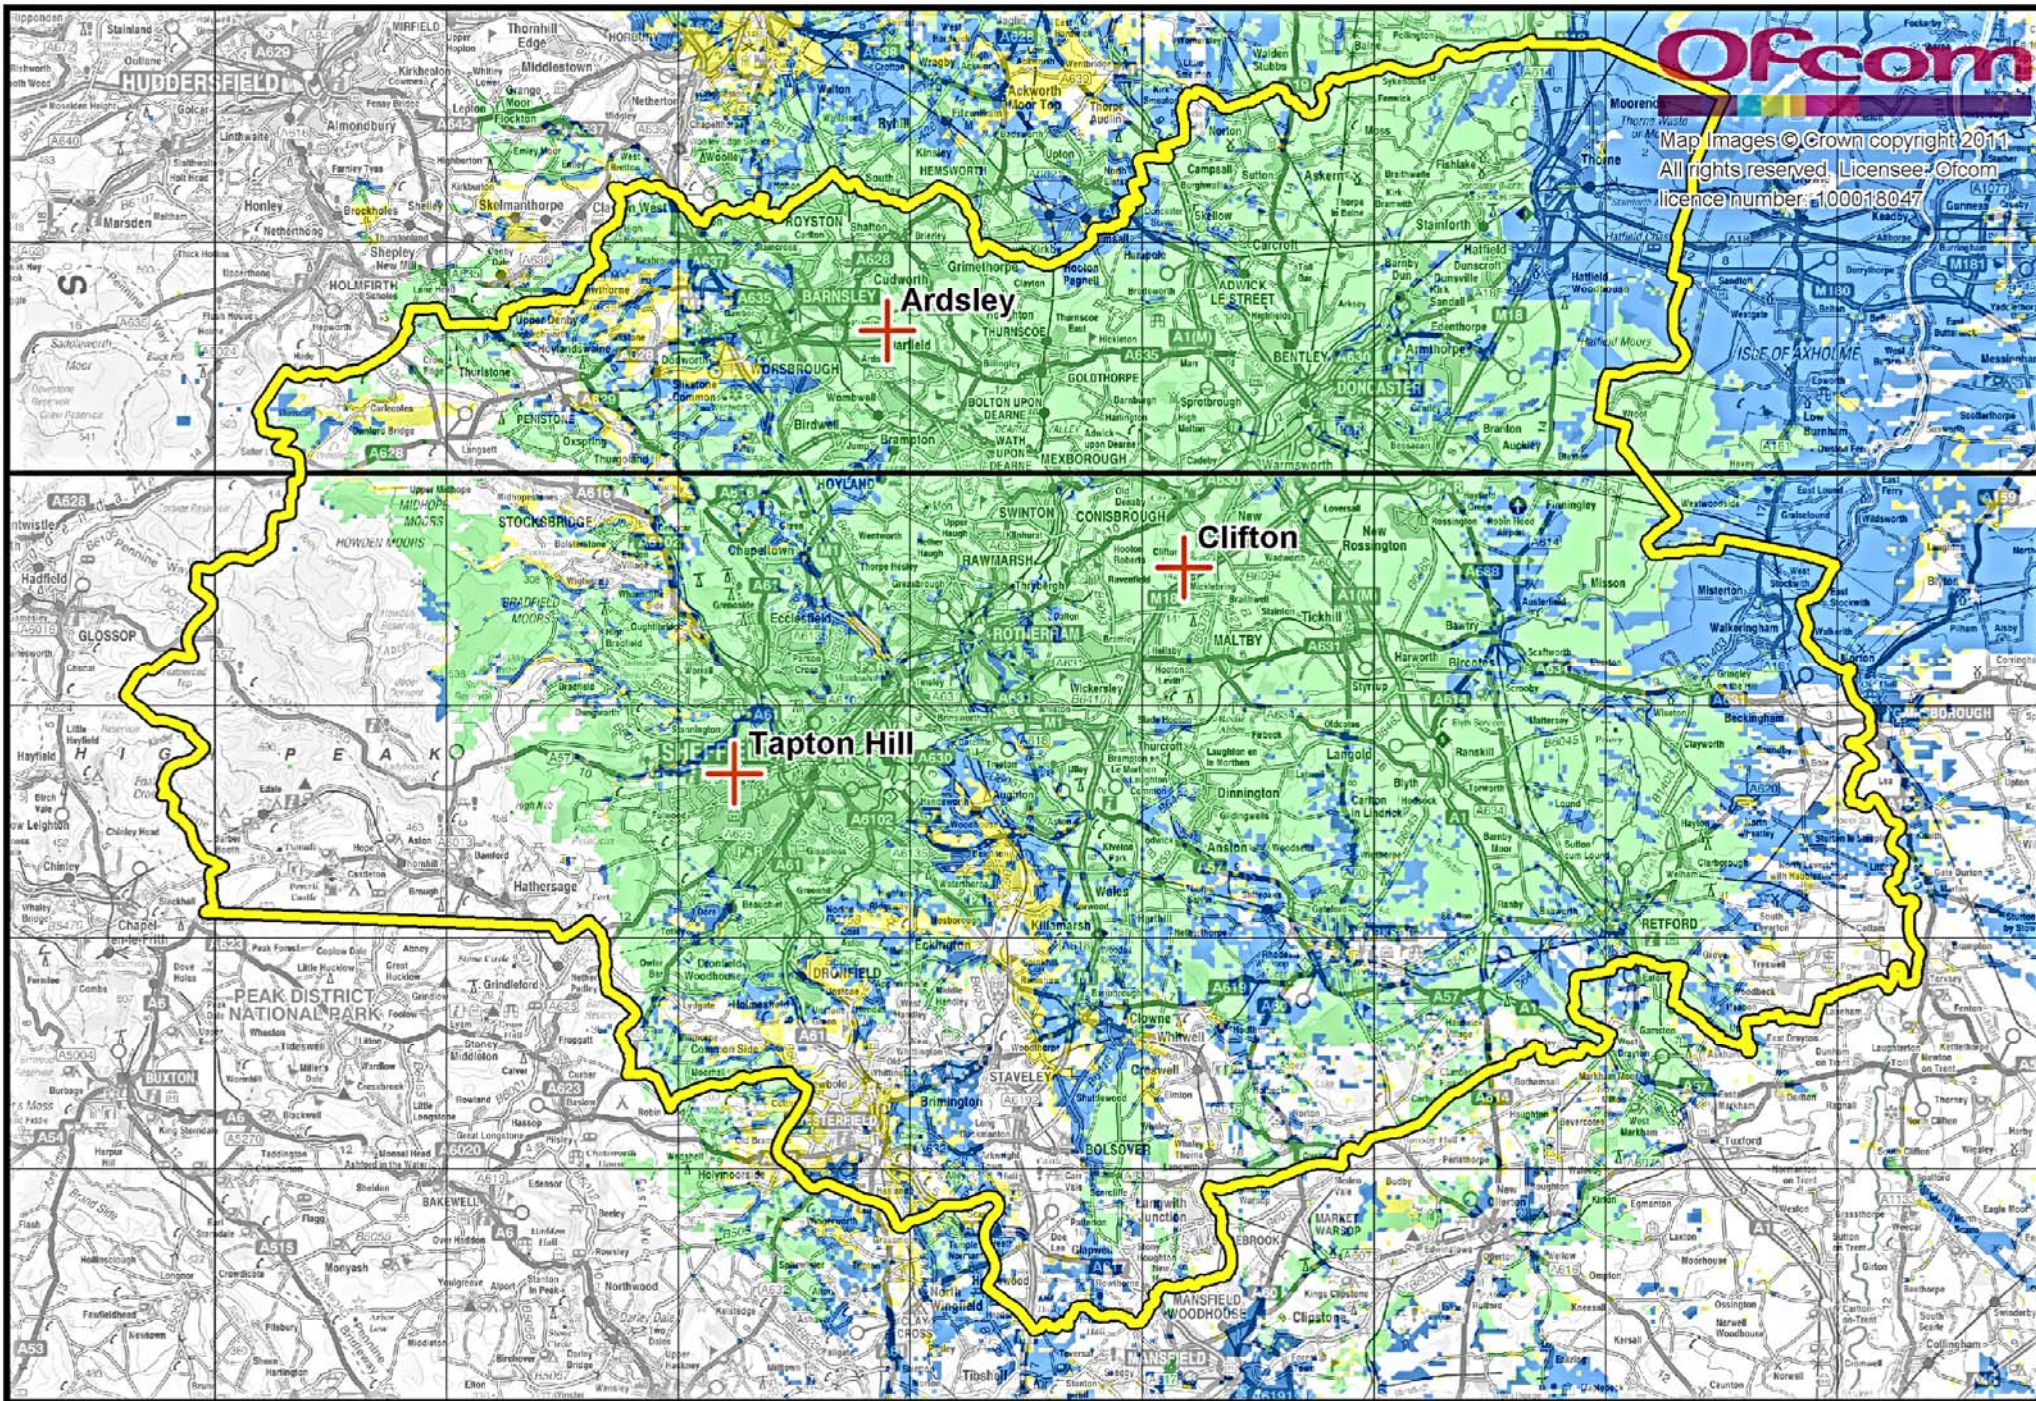

South Yorkshire - BBC Sheffield

Ofcom

Map Images © Crown copyright 2011  
 All rights reserved. Licensee: Ofcom  
 licence number: 100018047

South Yorkshire - Hallam FM

South Yorkshire - composite