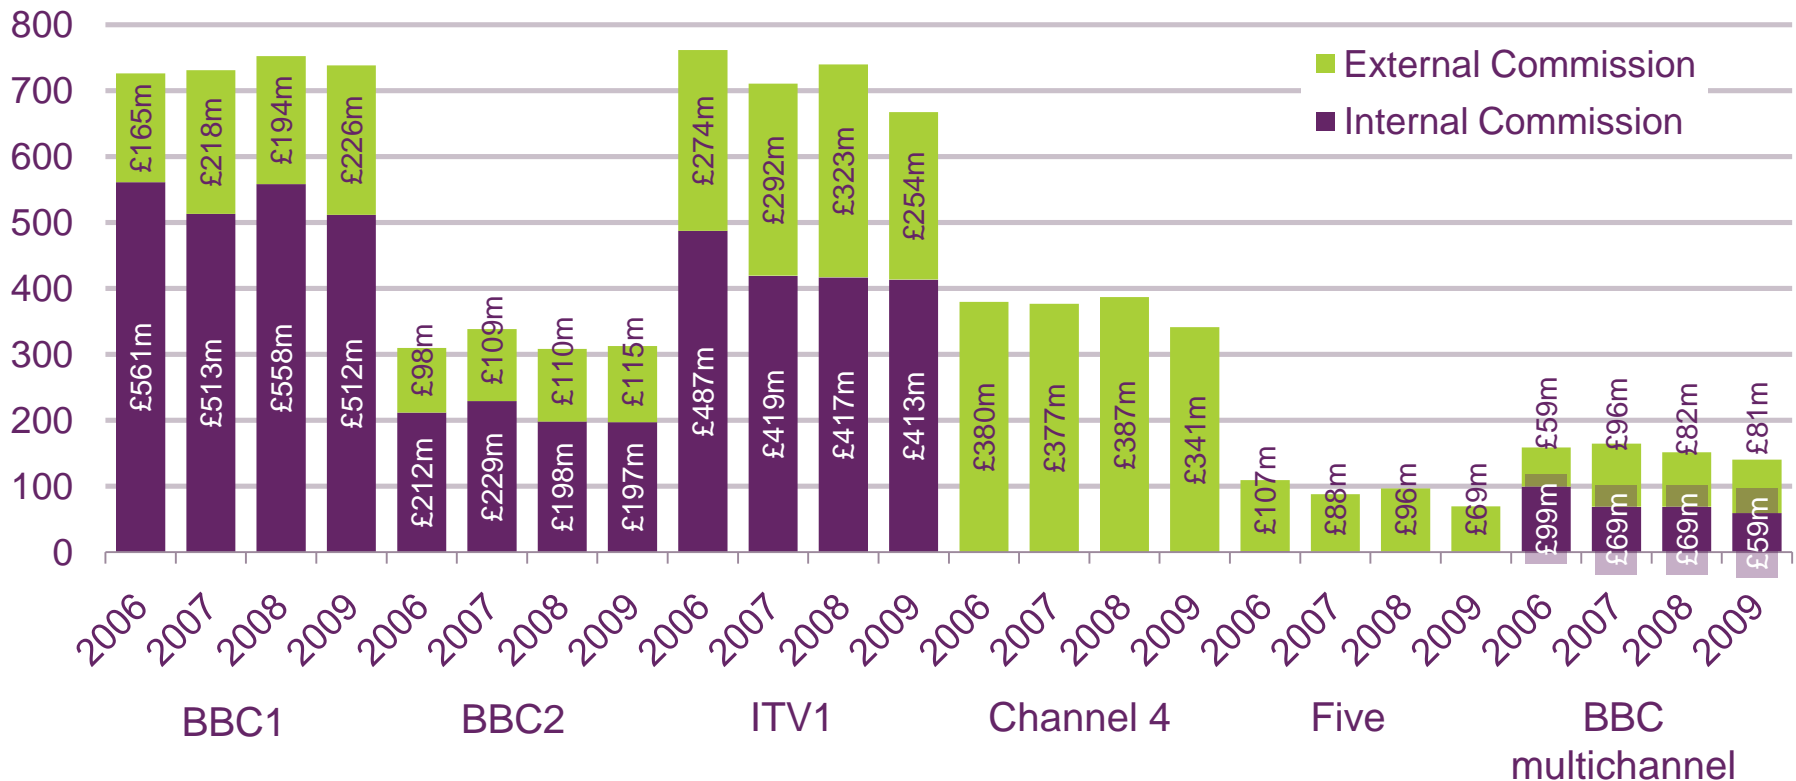

Spend on first run commissions by PSBs: 2006 to 2009. Nominal figures.

Investment (£m)

Source: Ofcom/Broadcasters

Note: Figures expressed in nominal terms. First-run network commissions including news and sports rights. BBC Multichannels included in the chart: BBC Three, BBC Four, CBBC, Cbeebies.