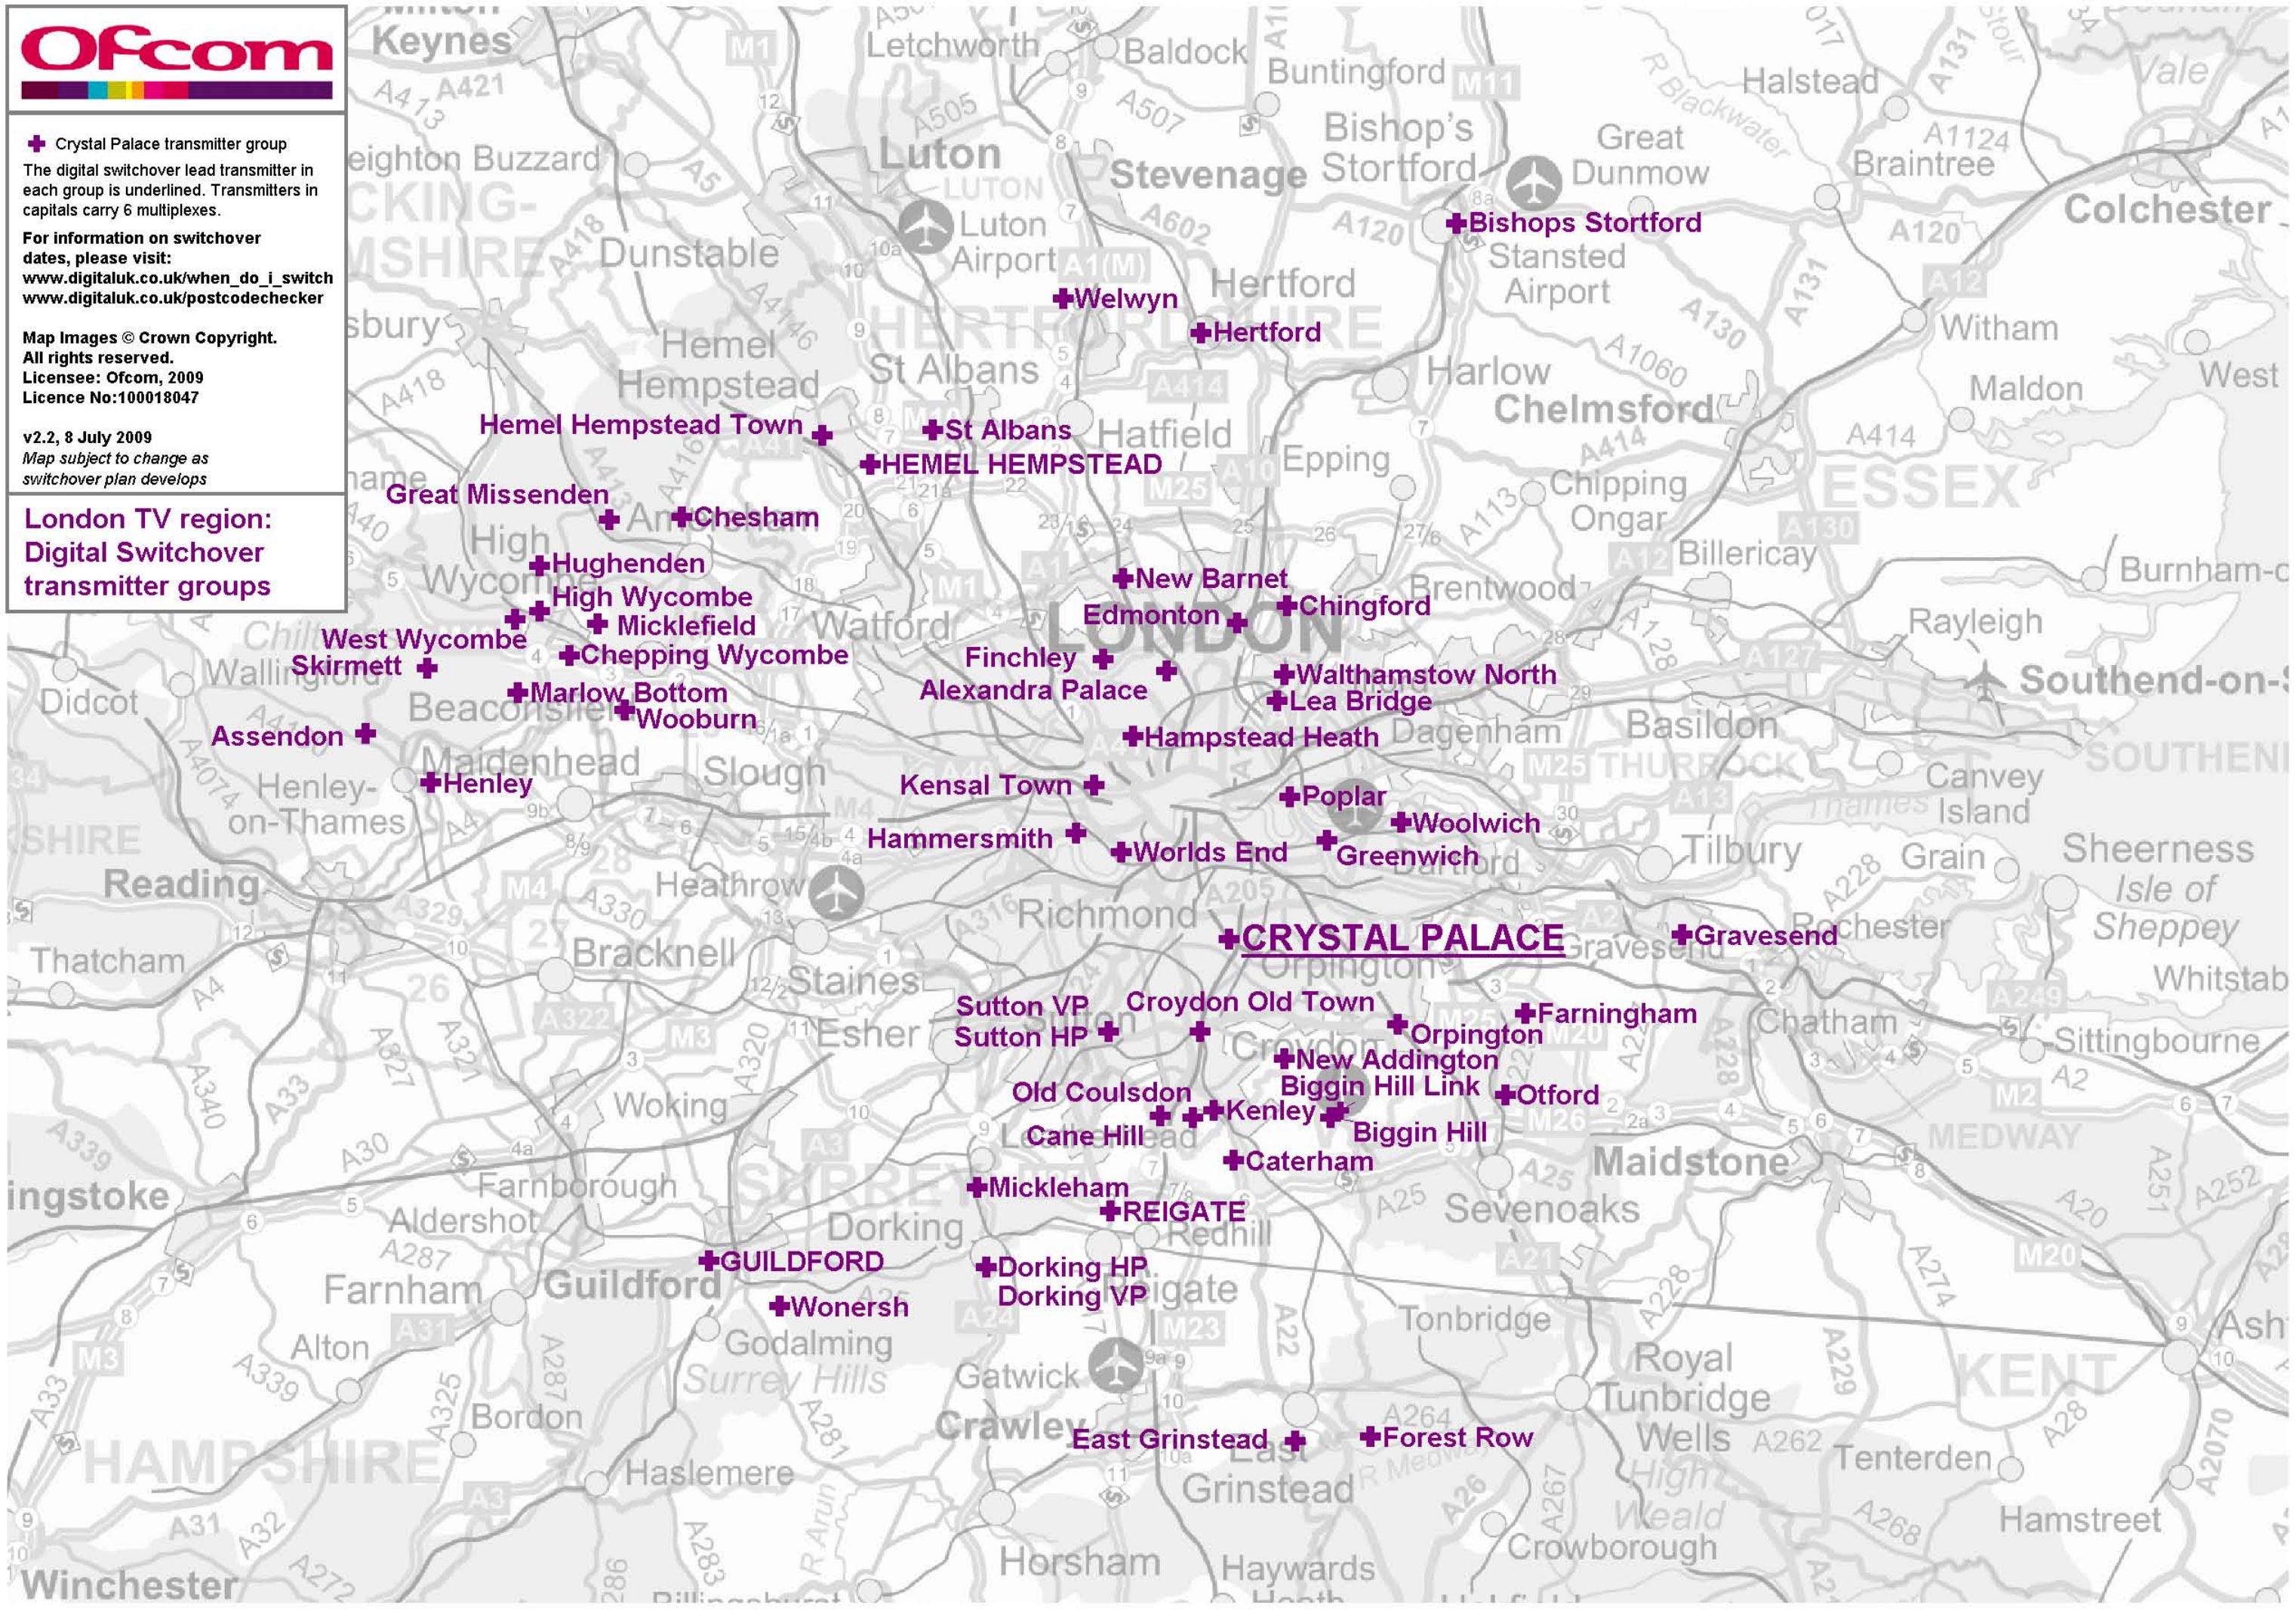

Hemel Hempstead Town ✚  
Great Missenden ✚  
Chesham ✚  
Hughenden ✚  
High Wycombe ✚  
Micklefield ✚  
West Wycombe ✚  
Skirmett ✚  
Chepping Wycombe ✚  
Marlow Bottom ✚  
Wooburn ✚  
Assendon ✚  
Henley ✚

St Albans ✚  
HEMEL HEMPSTEAD ✚  
New Barnet ✚  
Edmonton ✚  
Chingford ✚  
Finchley ✚  
Alexandra Palace ✚  
Walthamstow North ✚  
Lea Bridge ✚  
Hampstead Heath ✚  
Kensal Town ✚  
Hammersmith ✚  
Worlds End ✚  
Greenwich ✚

Crystal Palace ✚  
Gravesend ✚  
Sutton VP ✚  
Sutton HP ✚  
Croydon Old Town ✚  
Orpington ✚  
Farningham ✚  
New Addington ✚  
Biggin Hill Link ✚  
Otford ✚  
Old Coulsdon ✚  
Cane Hill ✚  
Kenley ✚  
Biggin Hill ✚  
Caterham ✚

Mickleham ✚  
REIGATE ✚  
Dorking HP ✚  
Dorking VP ✚  
Wonersh ✚  
Guildford ✚  
Gatwick ✚  
East Grinstead ✚  
Forest Row ✚