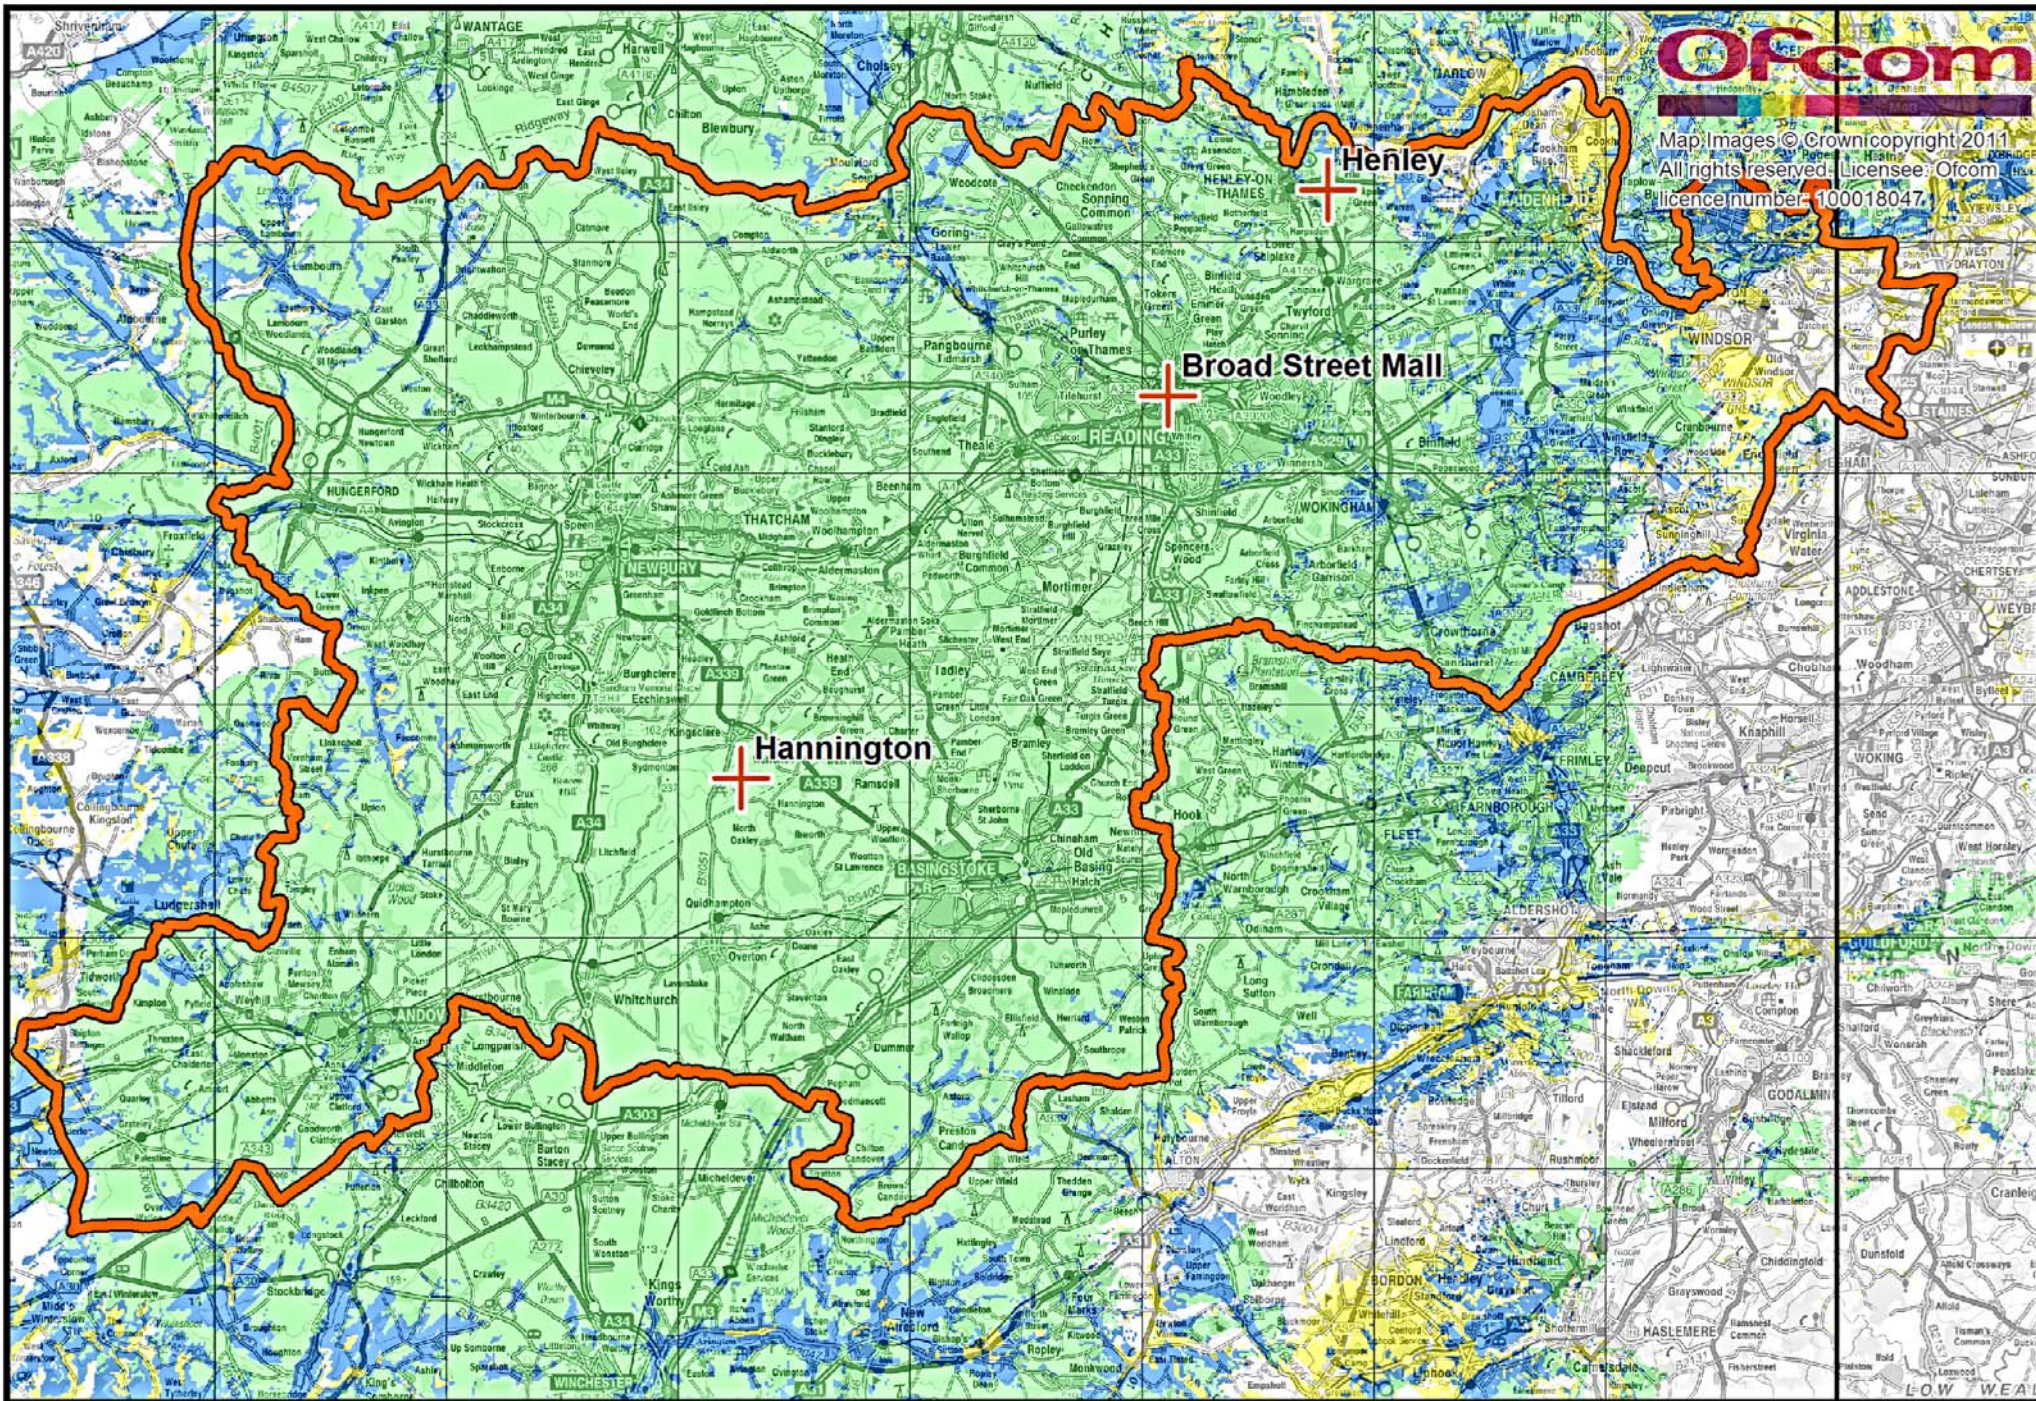

Reading & Basingstoke - BBC Berkshire

Ofcom

Map Images © Crown copyright 2011
All rights reserved. Licensee: Ofcom
Licence number: 100018047

Reading & Basingstoke - Heart Thames Valley

Ofcom

Map Images © Crown copyright 2011
All rights reserved. Licensee: Ofcom
Licence number 100018047

Reading & Basingstoke - composite