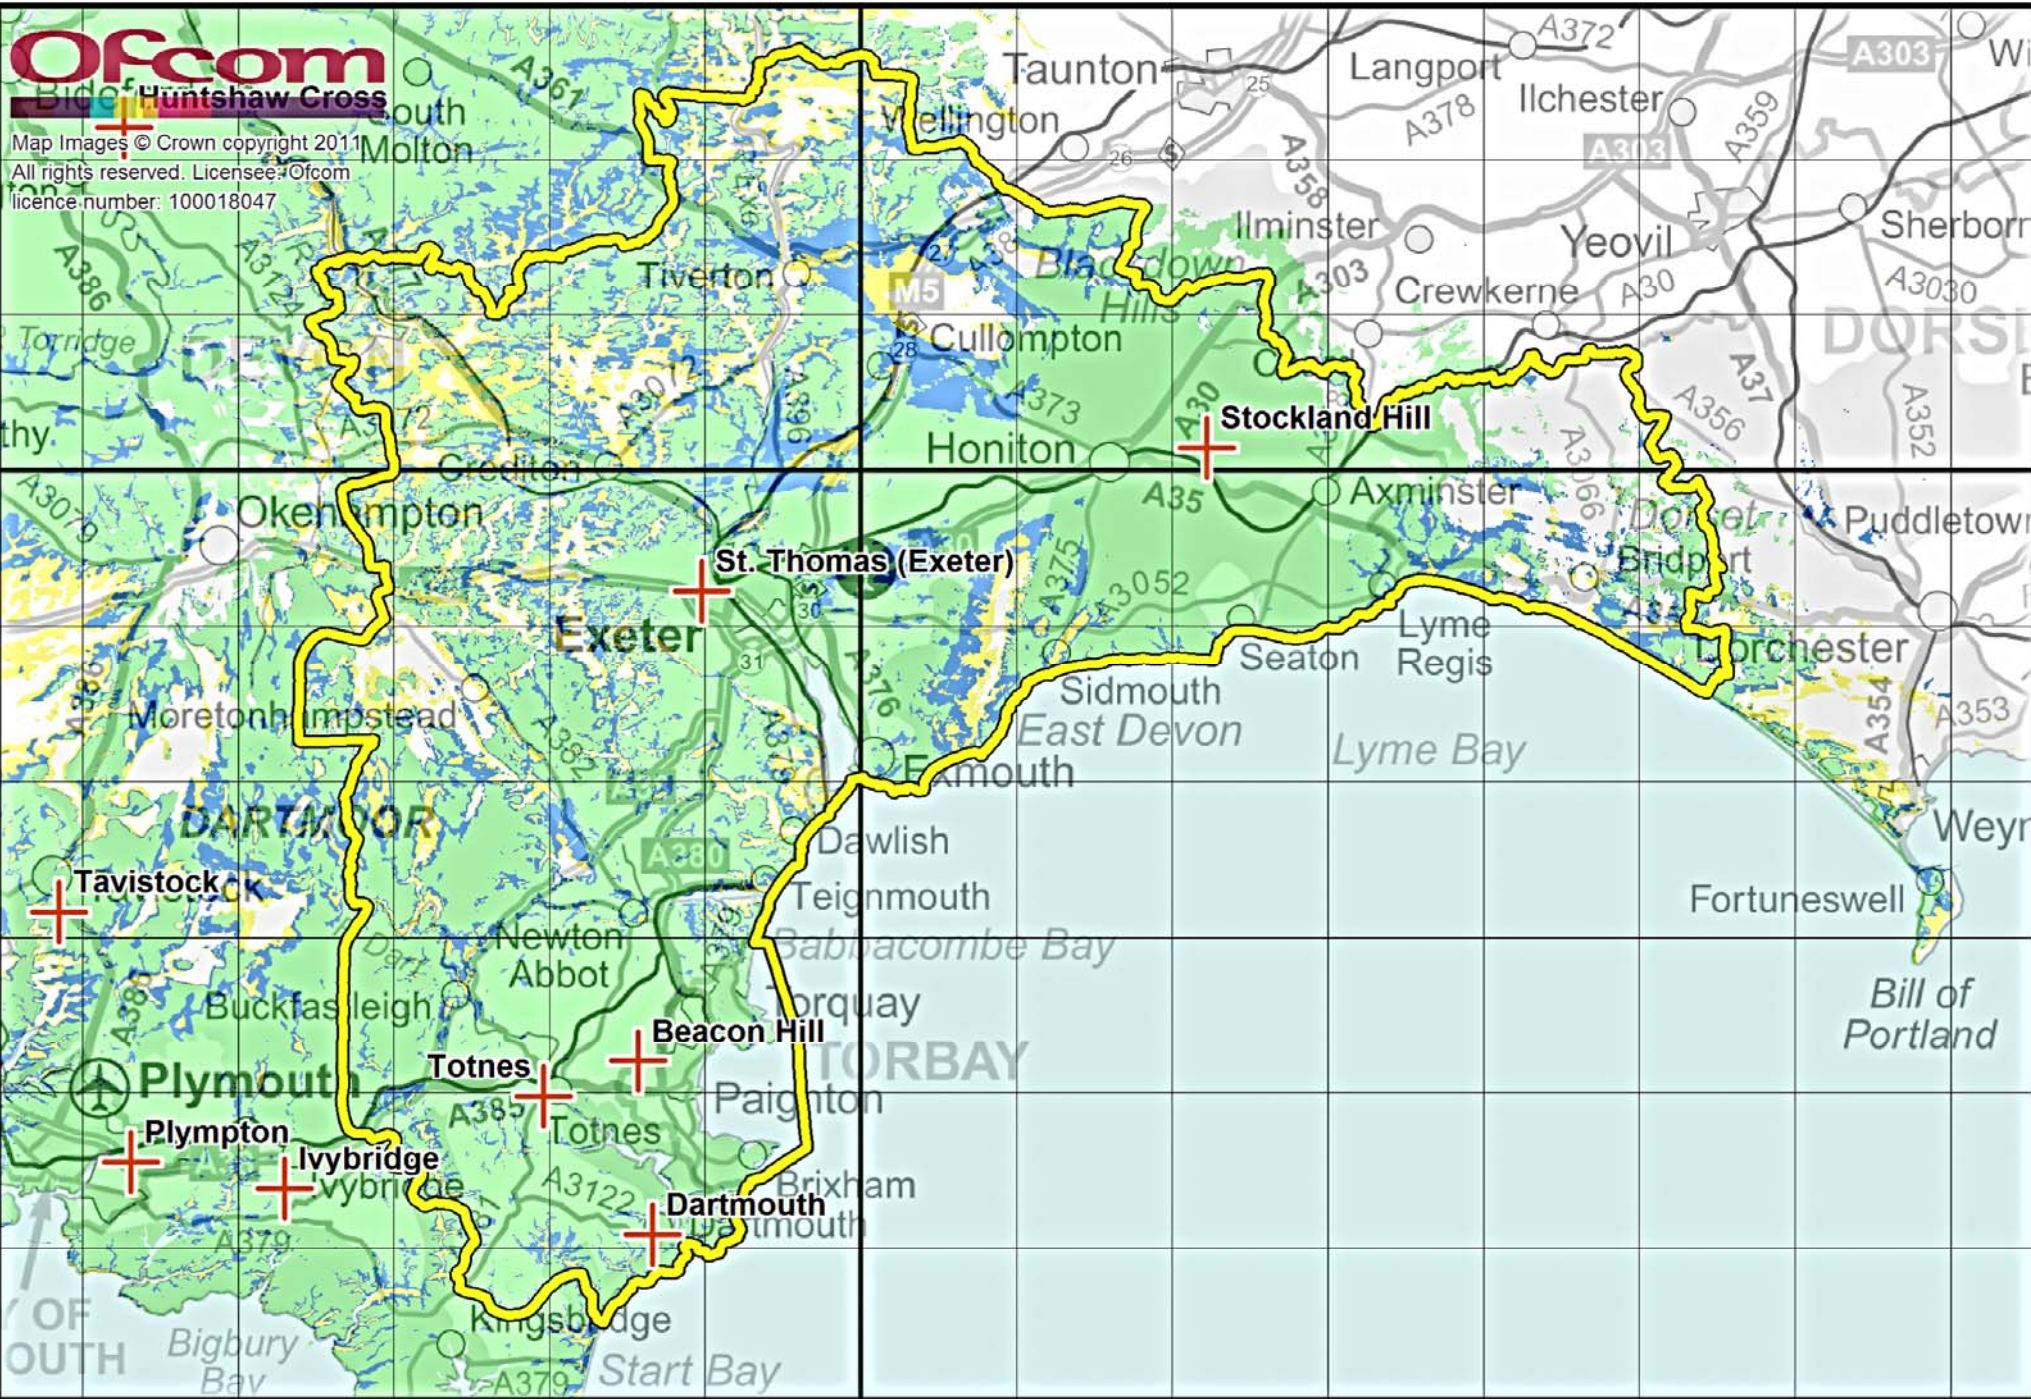

Exeter & Torbay - BBC Devon

Ofcom

Bideford Huntshaw Cross

Map Images © Crown copyright 2011

All rights reserved. Licensee: Ofcom

licence number: 100018047

Exeter & Torbay - Heart Devon

Exeter & Torbay - composite