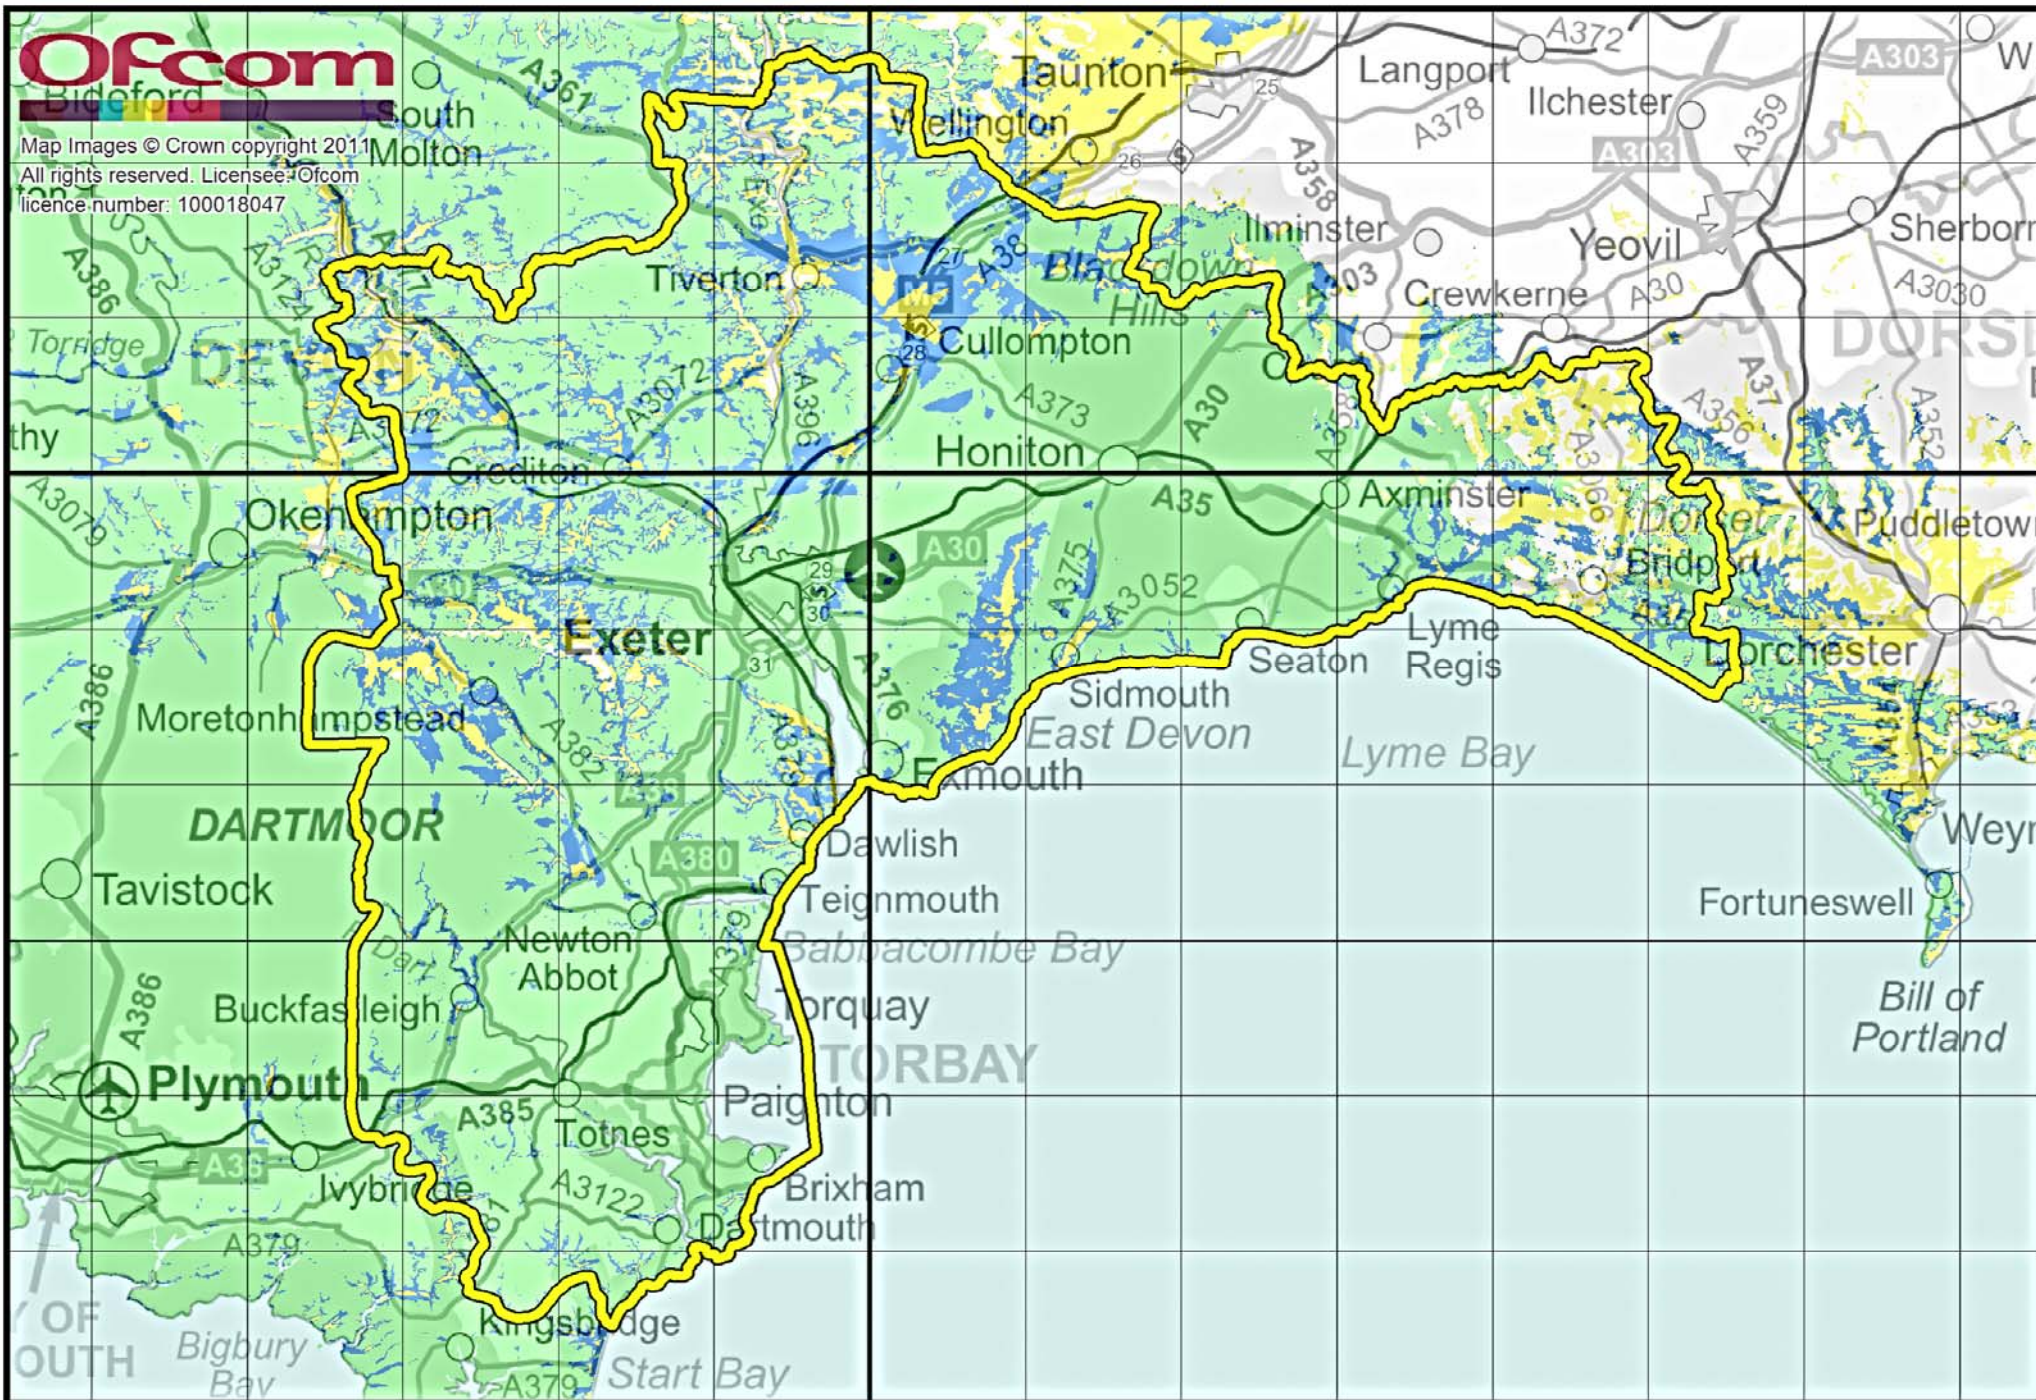

Exeter & Torbay - BBC Devon

Ofcom

Bideford Huntshaw Cross

Map Images © Crown copyright 2011

All rights reserved. Licensee: Ofcom

licence number: 100018047

Exeter & Torbay - Heart Devon

Exeter & Torbay - composite