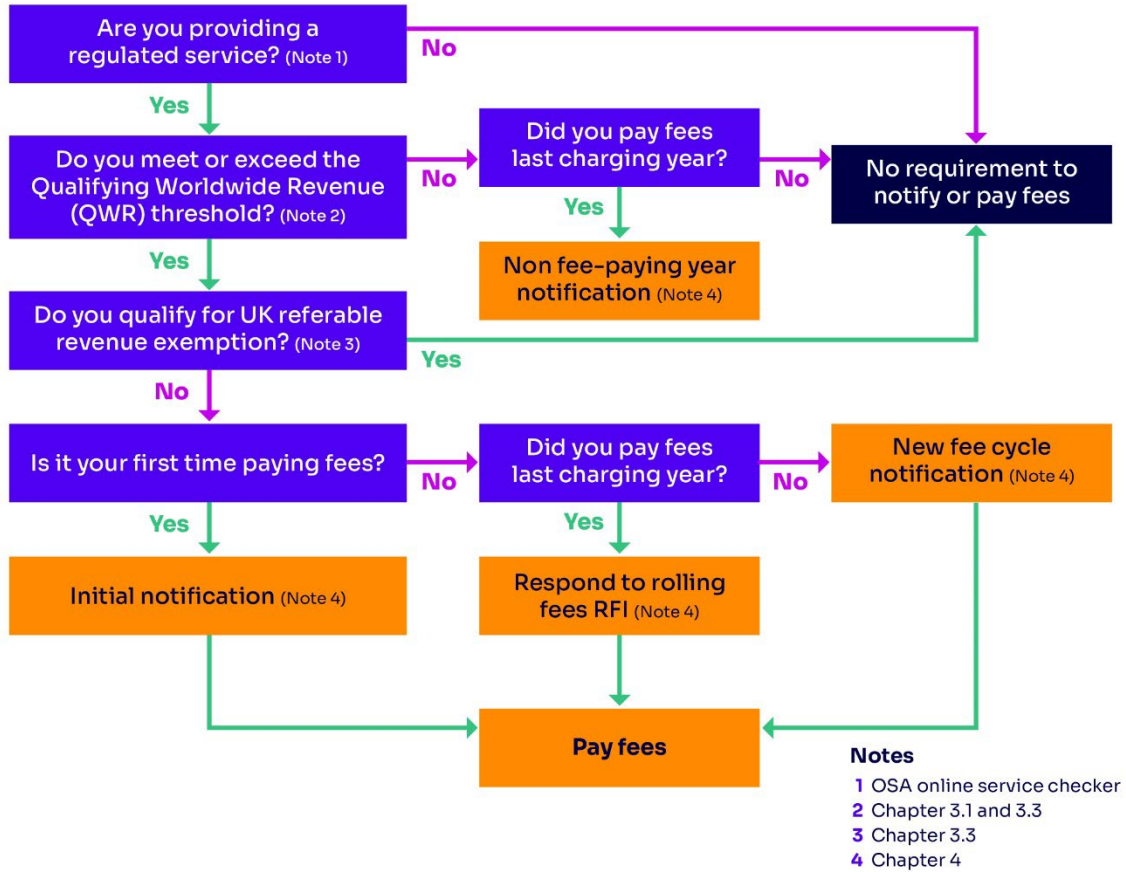

A8. Fees decision tree¹

2

¹ This fees decision tree has been developed to be a helpful aid only. It needs to be considered alongside the relevant sections in the Online Safety Act.

² [The Online Safety Act online service checker.](#)